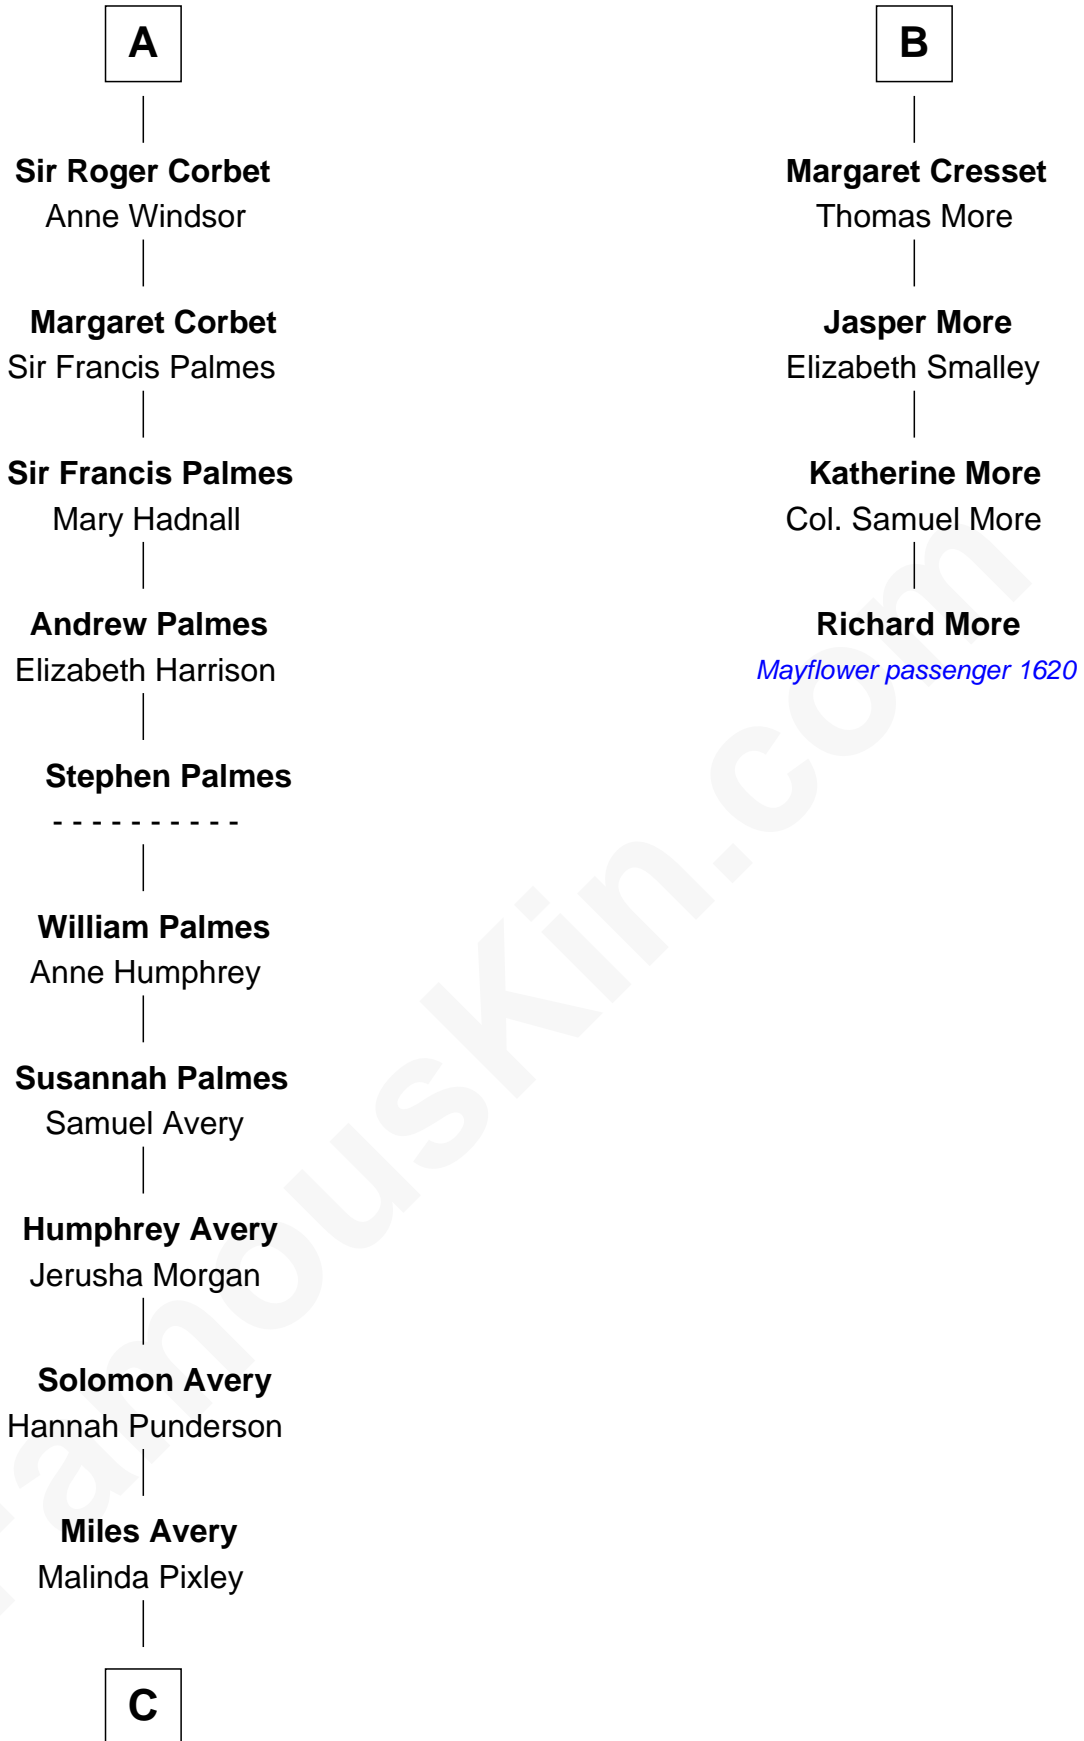

# FamousKin.com Relationship Chart of

**Nelson Rockefeller**

*41st U.S. Vice-President*

**MAYFLOWER**

10th cousin 11 times removed of

**Richard More**

*(c1614 - c1696) Mayflower passenger 1620*

**C**

—  
**Lucy Avery**

Godfrey Lewis Rockefeller

—  
**William Avery Rockefeller**

Eliza Davison

—  
**John Davison Rockefeller**

Laura Celestia Spelman

—  
**John Davison Rockefeller**

Abby Greene Aldrich

—  
**Nelson Rockefeller**

*41st U.S. Vice-President*

FamousKin.com