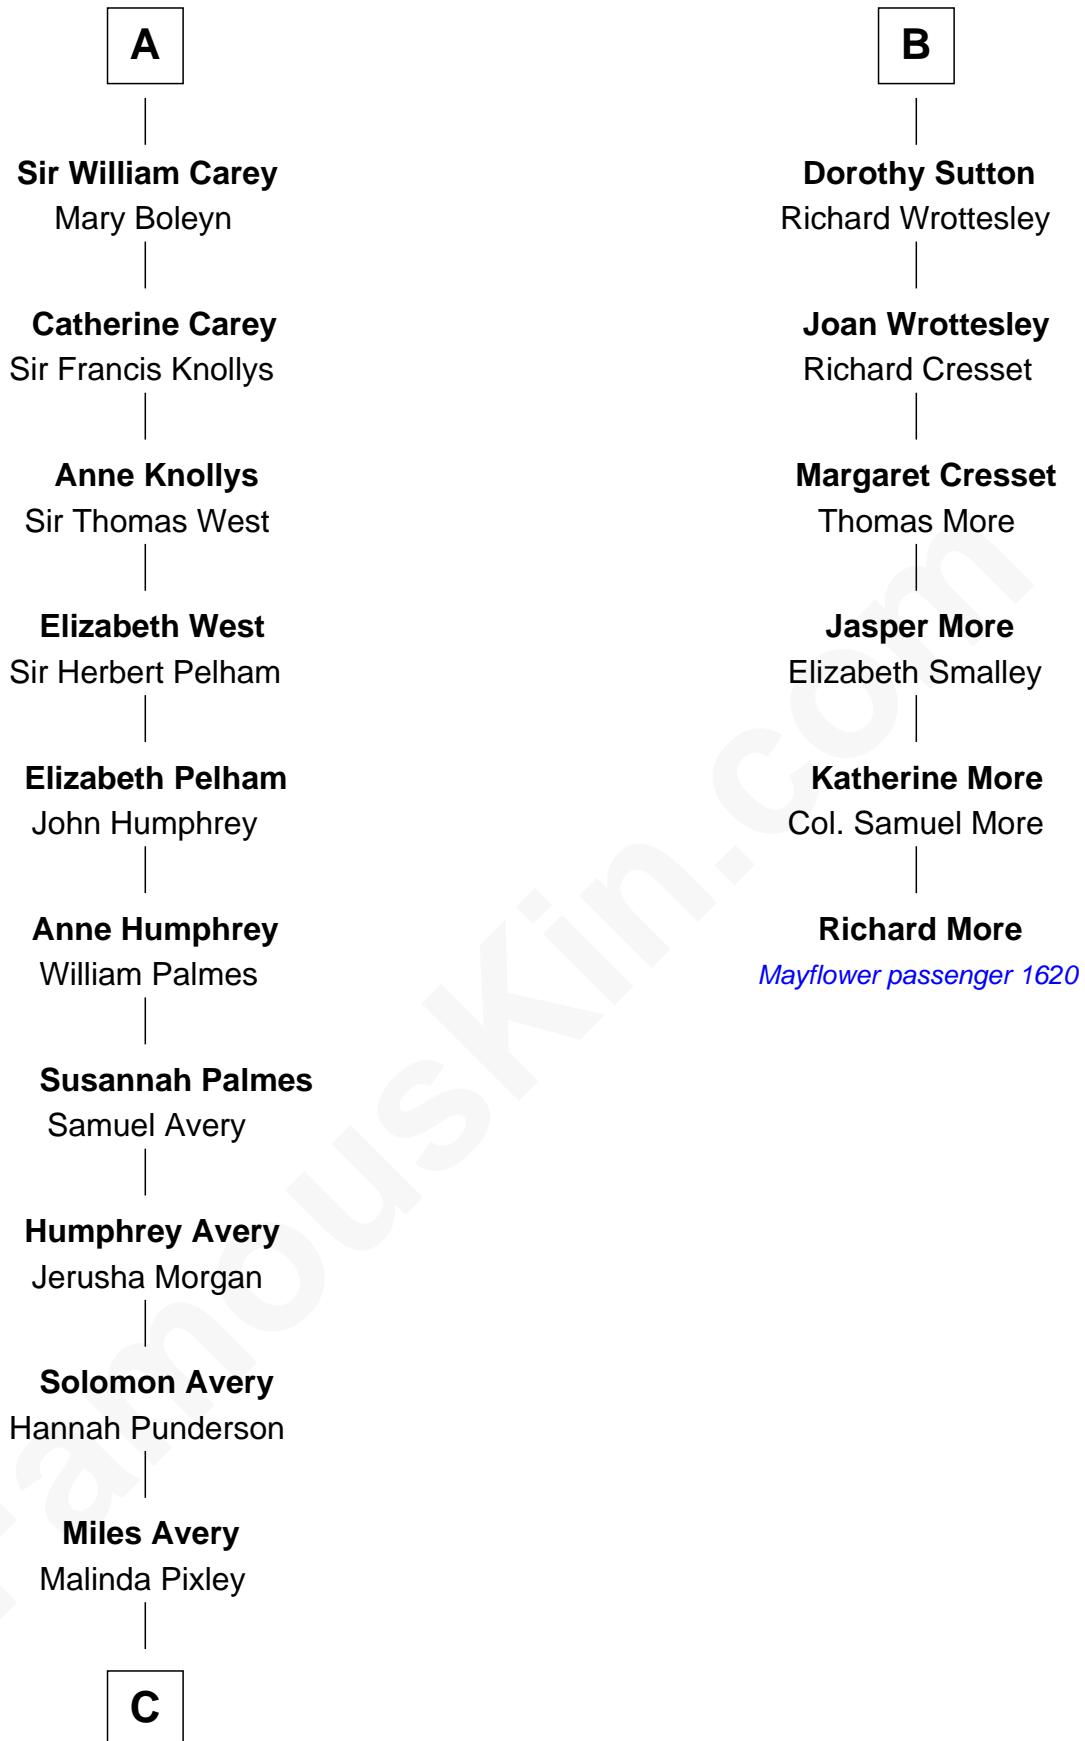

# FamousKin.com Relationship Chart of

**Nelson Rockefeller**

41st U.S. Vice-President

12th cousin 9 times removed of

**Richard More**

(c1614 - c1696) Mayflower passenger 1620

**MAYFLOWER**

**C**

—  
**Lucy Avery**

Godfrey Lewis Rockefeller

—  
**William Avery Rockefeller**

Eliza Davison

—  
**John Davison Rockefeller**

Laura Celestia Spelman

—  
**John Davison Rockefeller**

Abby Greene Aldrich

—  
**Nelson Rockefeller**

*41st U.S. Vice-President*

FamousKin.com