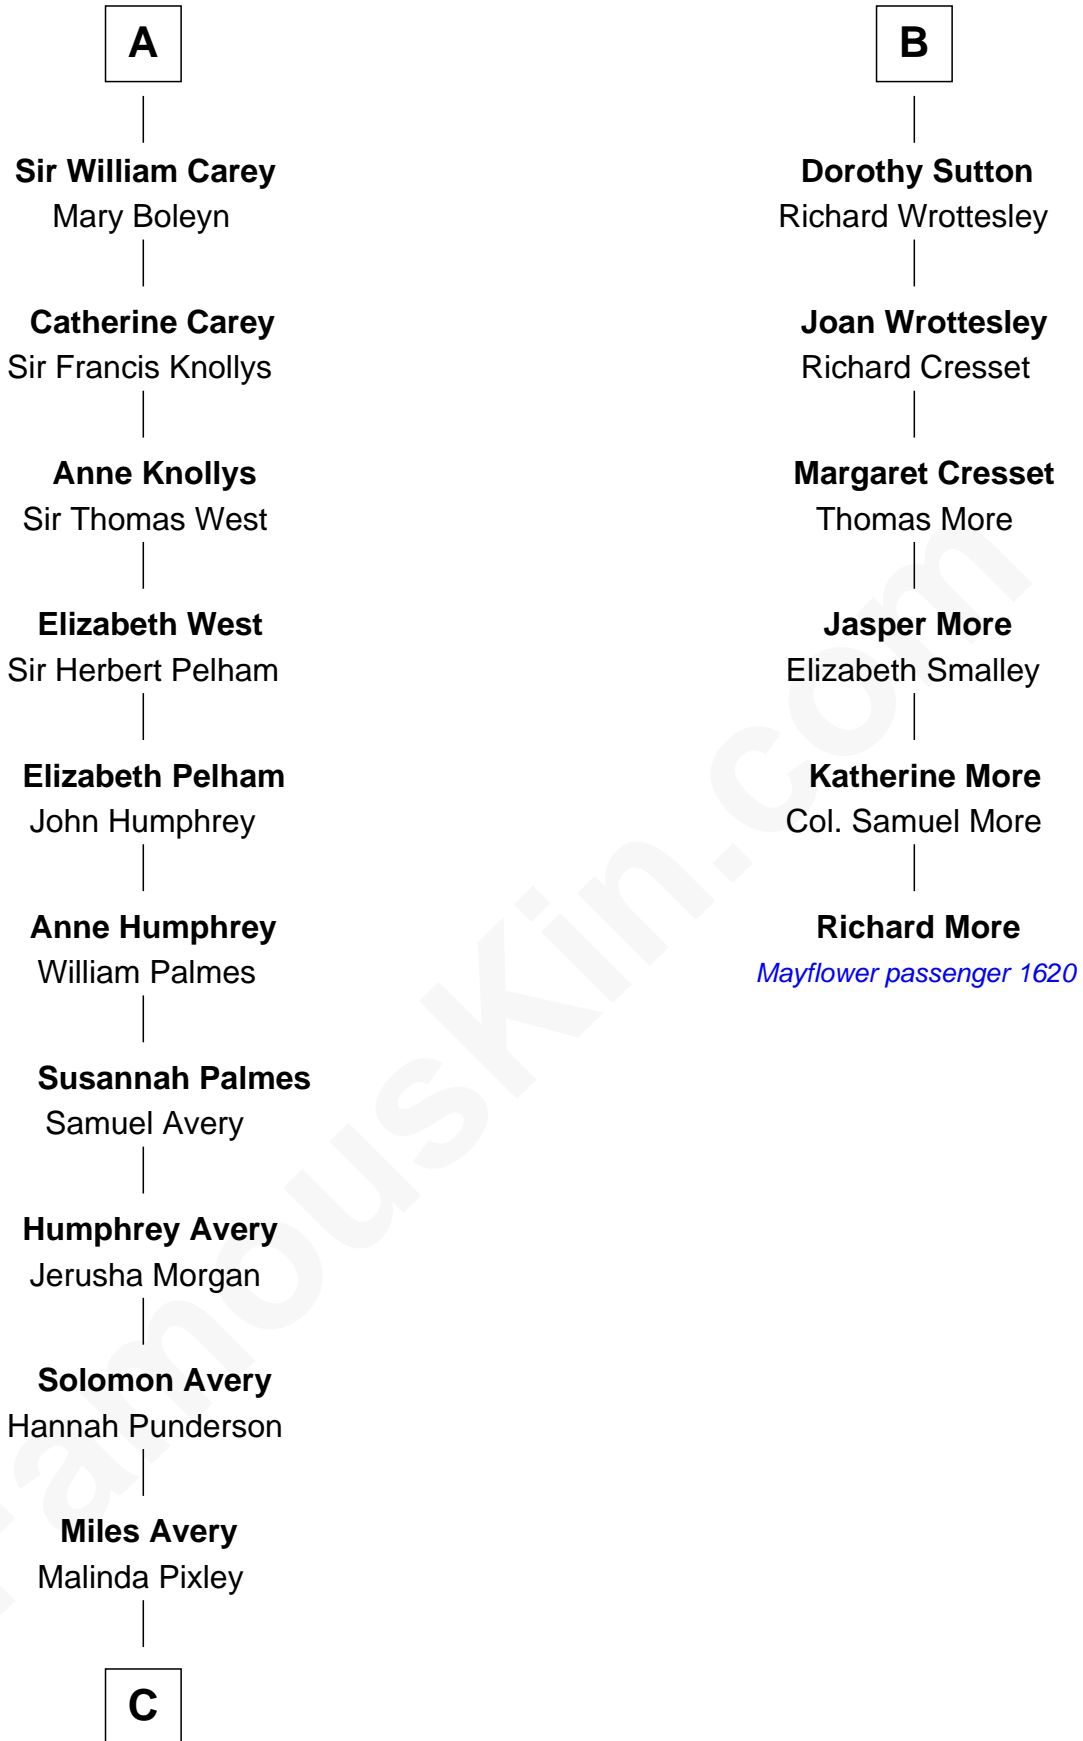

FamousKin.com Relationship Chart of

Nelson Rockefeller

41st U.S. Vice-President

12th cousin 9 times removed of

Richard More

(c1614 - c1696) Mayflower passenger 1620

MAYFLOWER

C

—
Lucy Avery

Godfrey Lewis Rockefeller

—
William Avery Rockefeller

Eliza Davison

—
John Davison Rockefeller

Laura Celestia Spelman

—
John Davison Rockefeller

Abby Greene Aldrich

—
Nelson Rockefeller

41st U.S. Vice-President

FamousKin.com