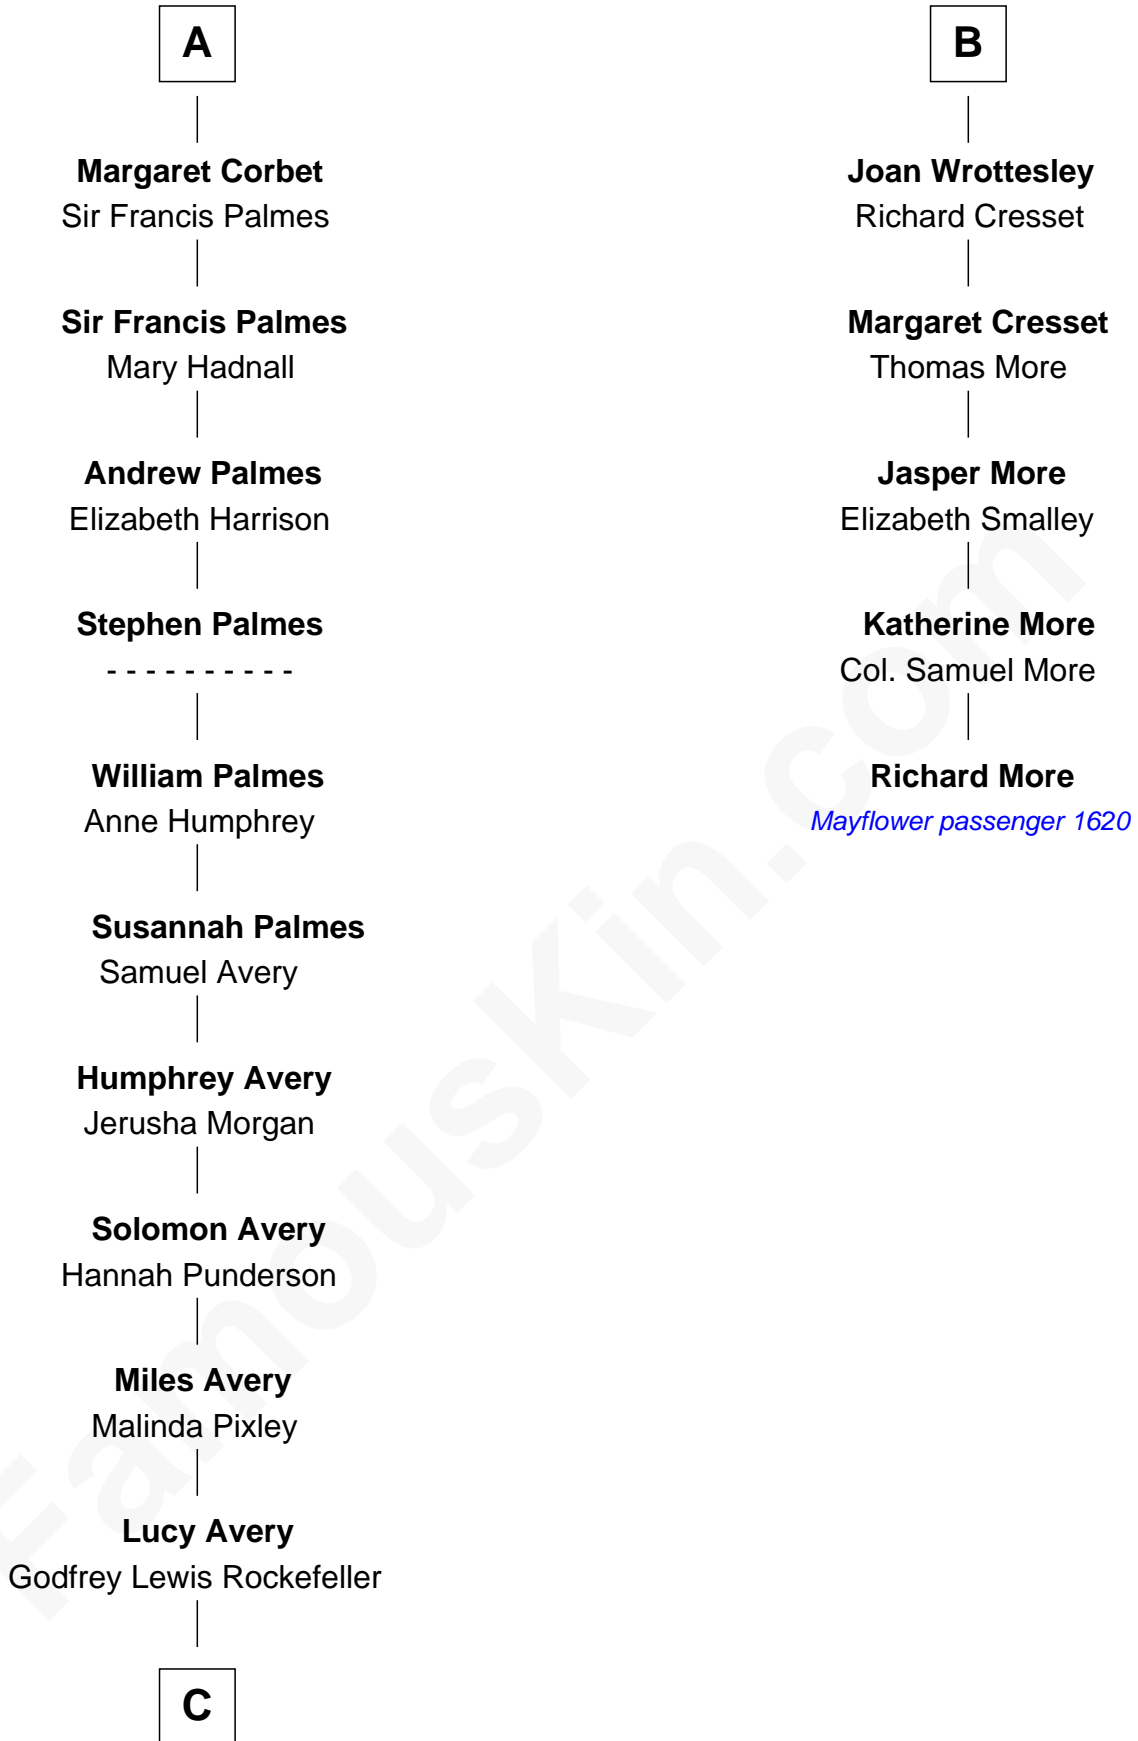

FamousKin.com Relationship Chart of

Nelson Rockefeller

41st U.S. Vice-President

11th cousin 9 times removed of

Richard More

(c1614 - c1696) Mayflower passenger 1620

MAYFLOWER

C

—
William Avery Rockefeller

Eliza Davison

—
John Davison Rockefeller

Laura Celestia Spelman

—
John Davison Rockefeller

Abby Greene Aldrich

—
Nelson Rockefeller

41st U.S. Vice-President

FamousKin.com