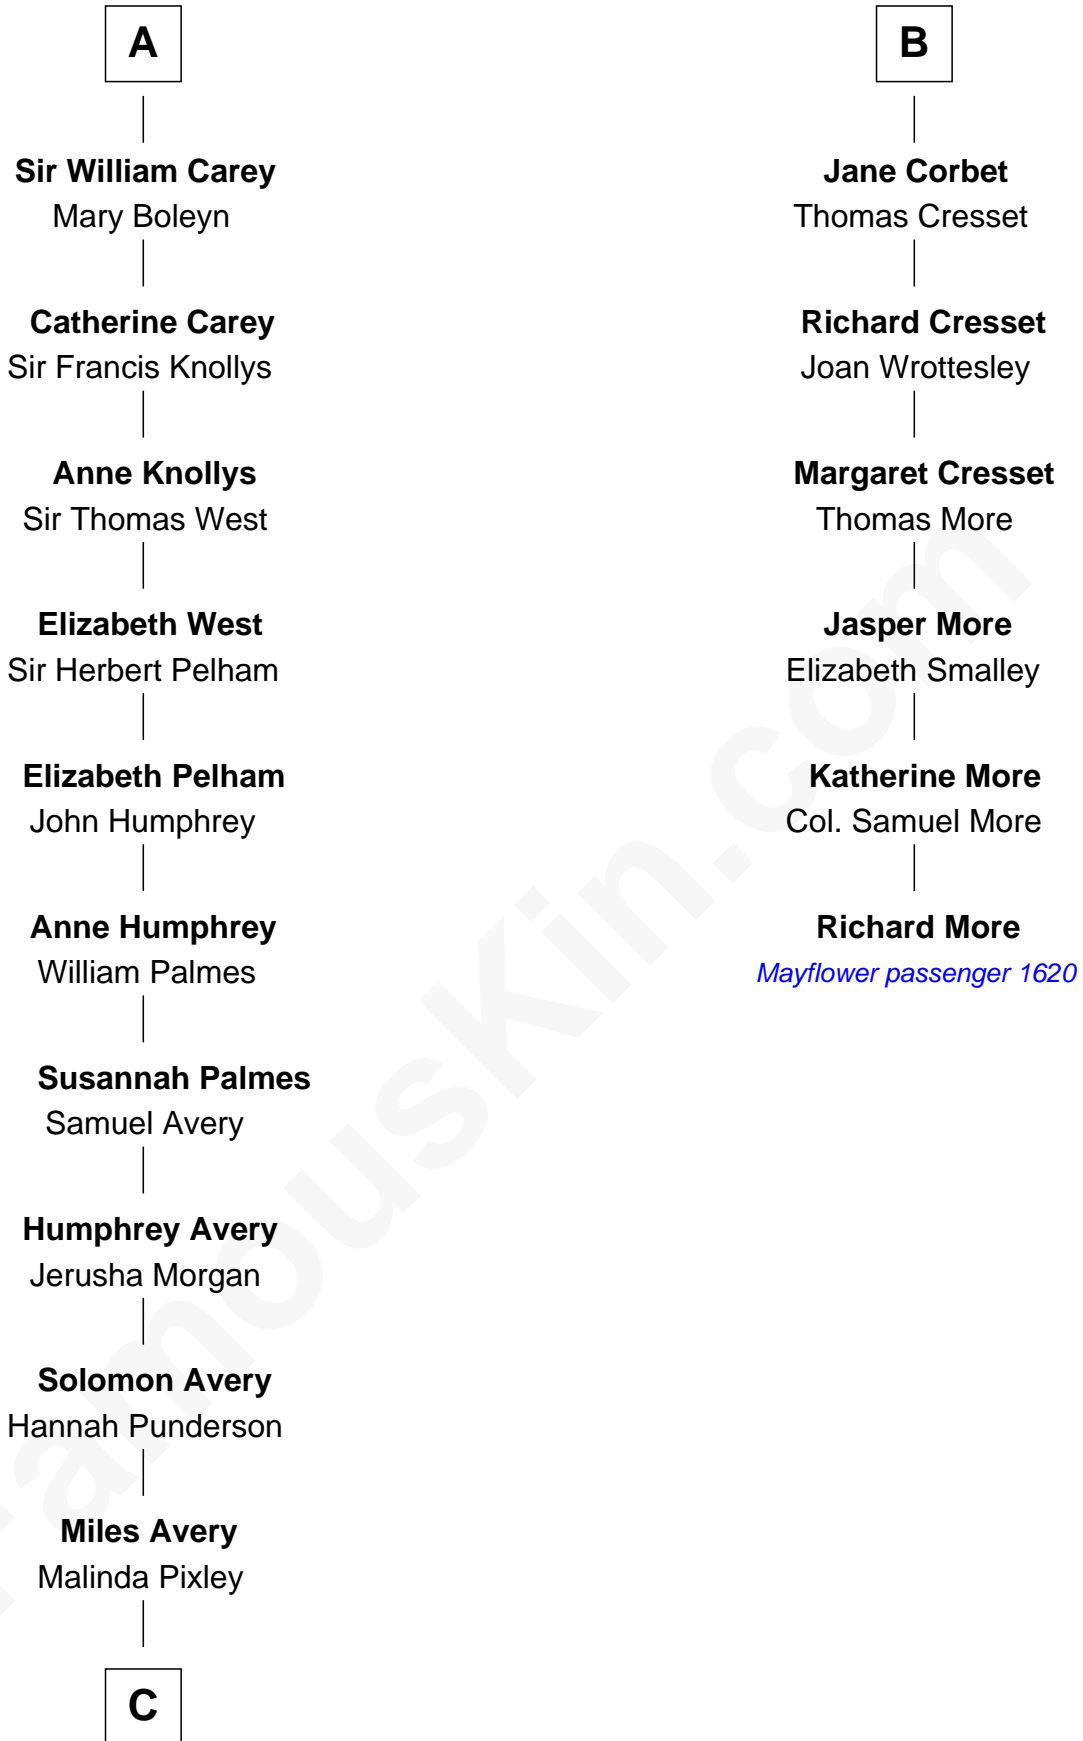

FamousKin.com Relationship Chart of

Nelson Rockefeller

41st U.S. Vice-President

12th cousin 9 times removed of

Richard More

(c1614 - c1696) Mayflower passenger 1620

MAYFLOWER

C

—
Lucy Avery

Godfrey Lewis Rockefeller

—
William Avery Rockefeller

Eliza Davison

—
John Davison Rockefeller

Laura Celestia Spelman

—
John Davison Rockefeller

Abby Greene Aldrich

—
Nelson Rockefeller

41st U.S. Vice-President

FamousKin.com