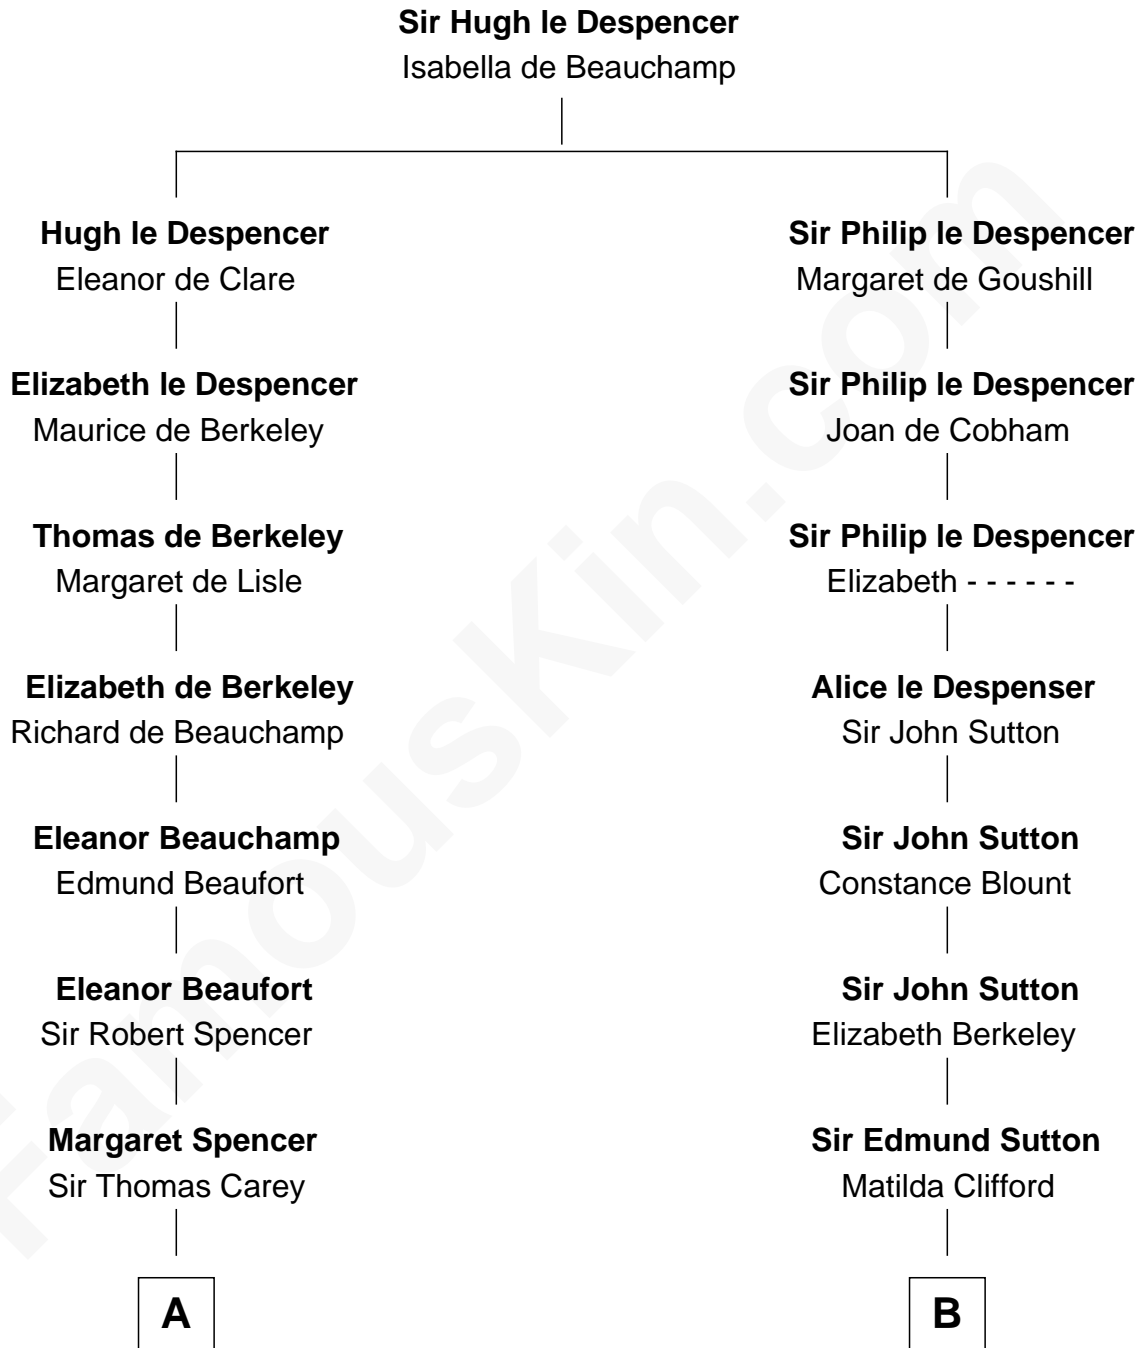

# FamousKin.com Relationship Chart of

**Nelson Rockefeller**  
41st U.S. Vice-President

12th cousin 9 times removed of

**Richard More**

(c1614 - c1696) Mayflower passenger 1620

**MAYFLOWER**

**C**

—  
**Lucy Avery**

Godfrey Lewis Rockefeller

—  
**William Avery Rockefeller**

Eliza Davison

—  
**John Davison Rockefeller**

Laura Celestia Spelman

—  
**John Davison Rockefeller**

Abby Greene Aldrich

—  
**Nelson Rockefeller**

*41st U.S. Vice-President*

FamousKin.com