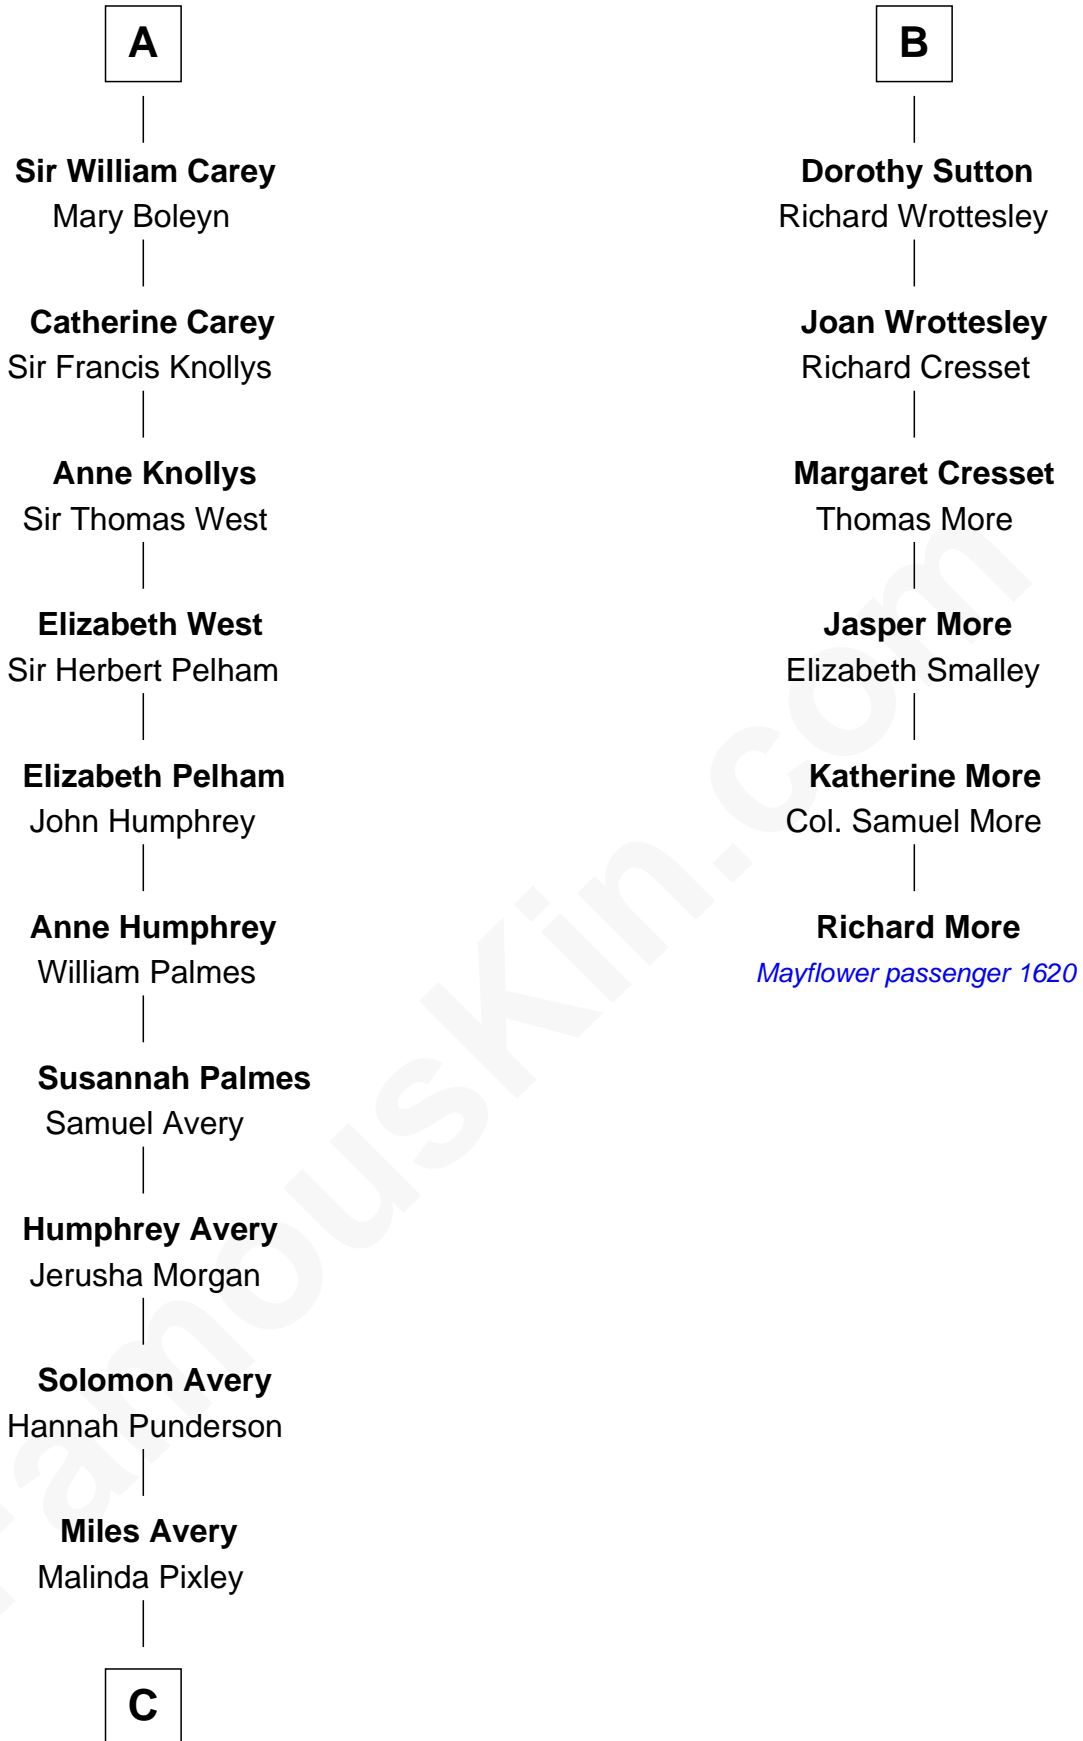

# FamousKin.com Relationship Chart of

**Nelson Rockefeller**  
41st U.S. Vice-President

12th cousin 9 times removed of

**Richard More**

(c1614 - c1696) Mayflower passenger 1620

**MAYFLOWER**

**C**

—  
**Lucy Avery**

Godfrey Lewis Rockefeller

—  
**William Avery Rockefeller**

Eliza Davison

—  
**John Davison Rockefeller**

Laura Celestia Spelman

—  
**John Davison Rockefeller**

Abby Greene Aldrich

—  
**Nelson Rockefeller**

*41st U.S. Vice-President*

FamousKin.com