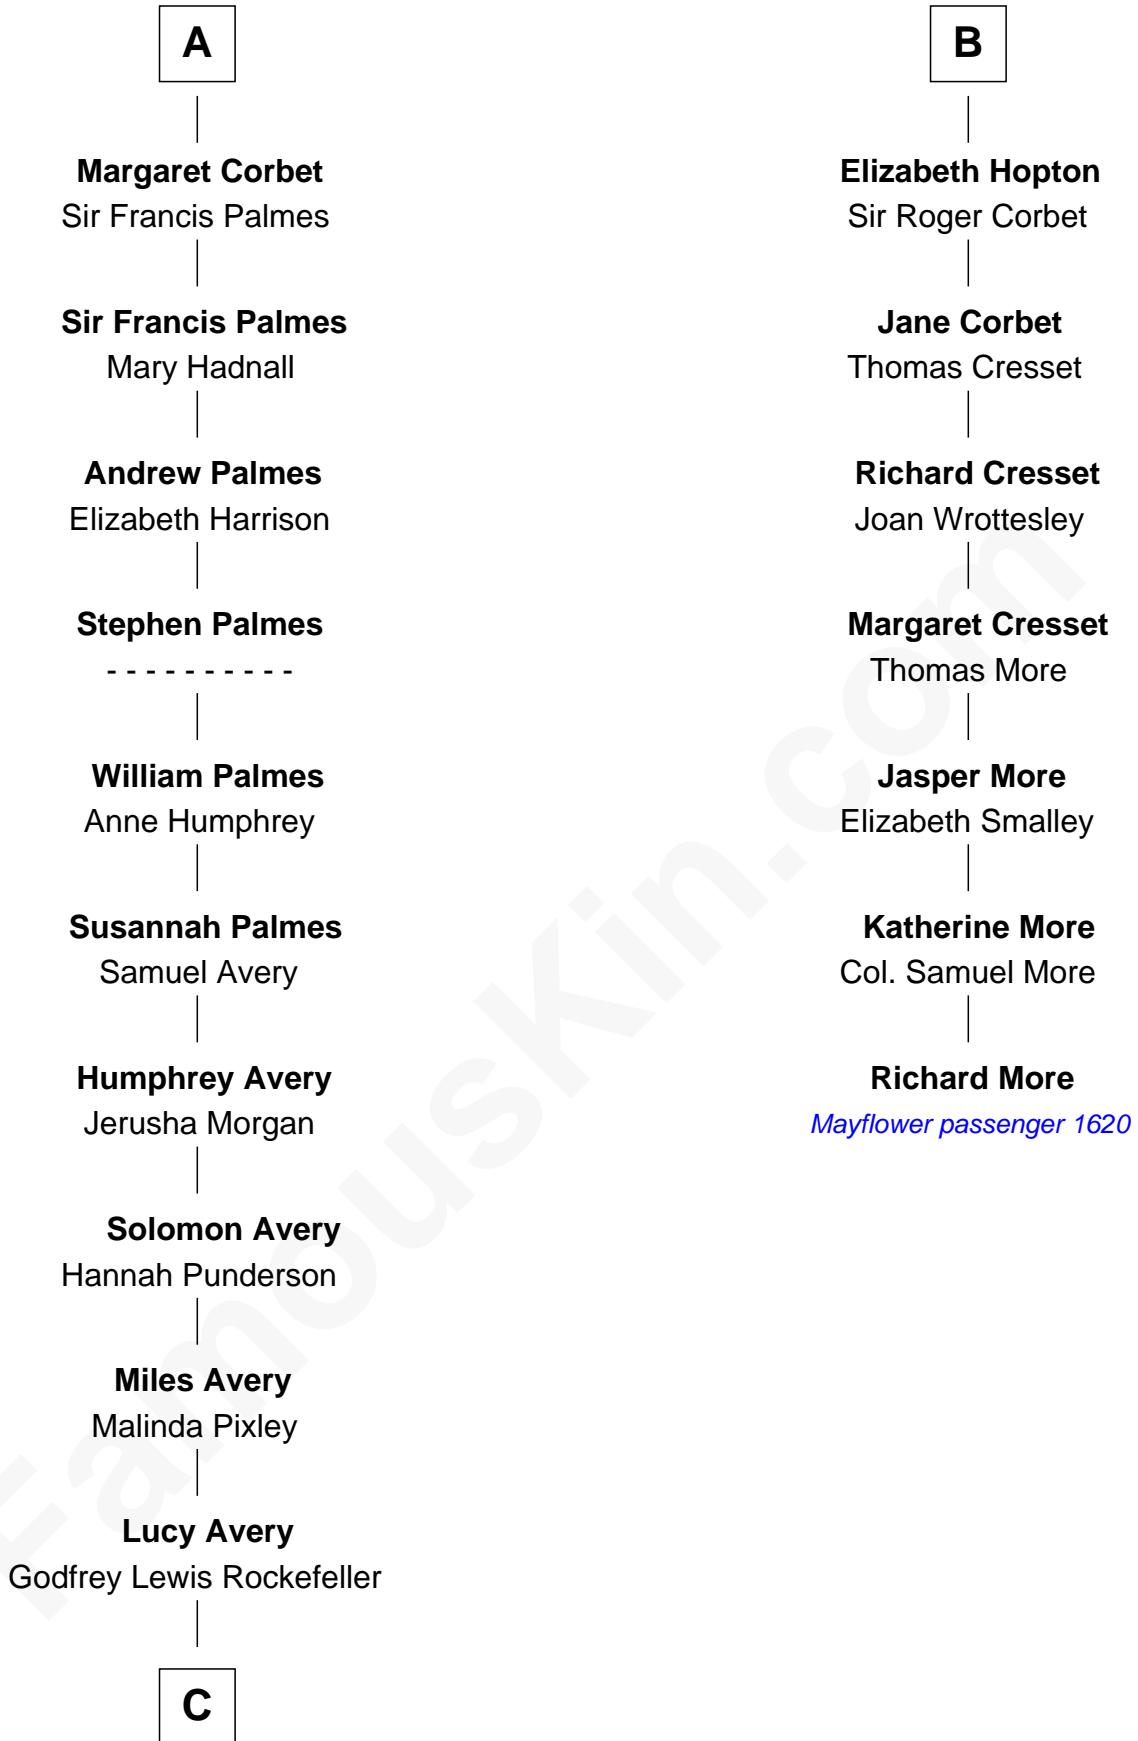

# FamousKin.com Relationship Chart of

**Nelson Rockefeller**

*41st U.S. Vice-President*

13th cousin 7 times removed of

**Richard More**

*(c1614 - c1696) Mayflower passenger 1620*

**MAYFLOWER**

**C**

—  
**William Avery Rockefeller**

Eliza Davison

—  
**John Davison Rockefeller**

Laura Celestia Spelman

—  
**John Davison Rockefeller**

Abby Greene Aldrich

—  
**Nelson Rockefeller**

*41st U.S. Vice-President*