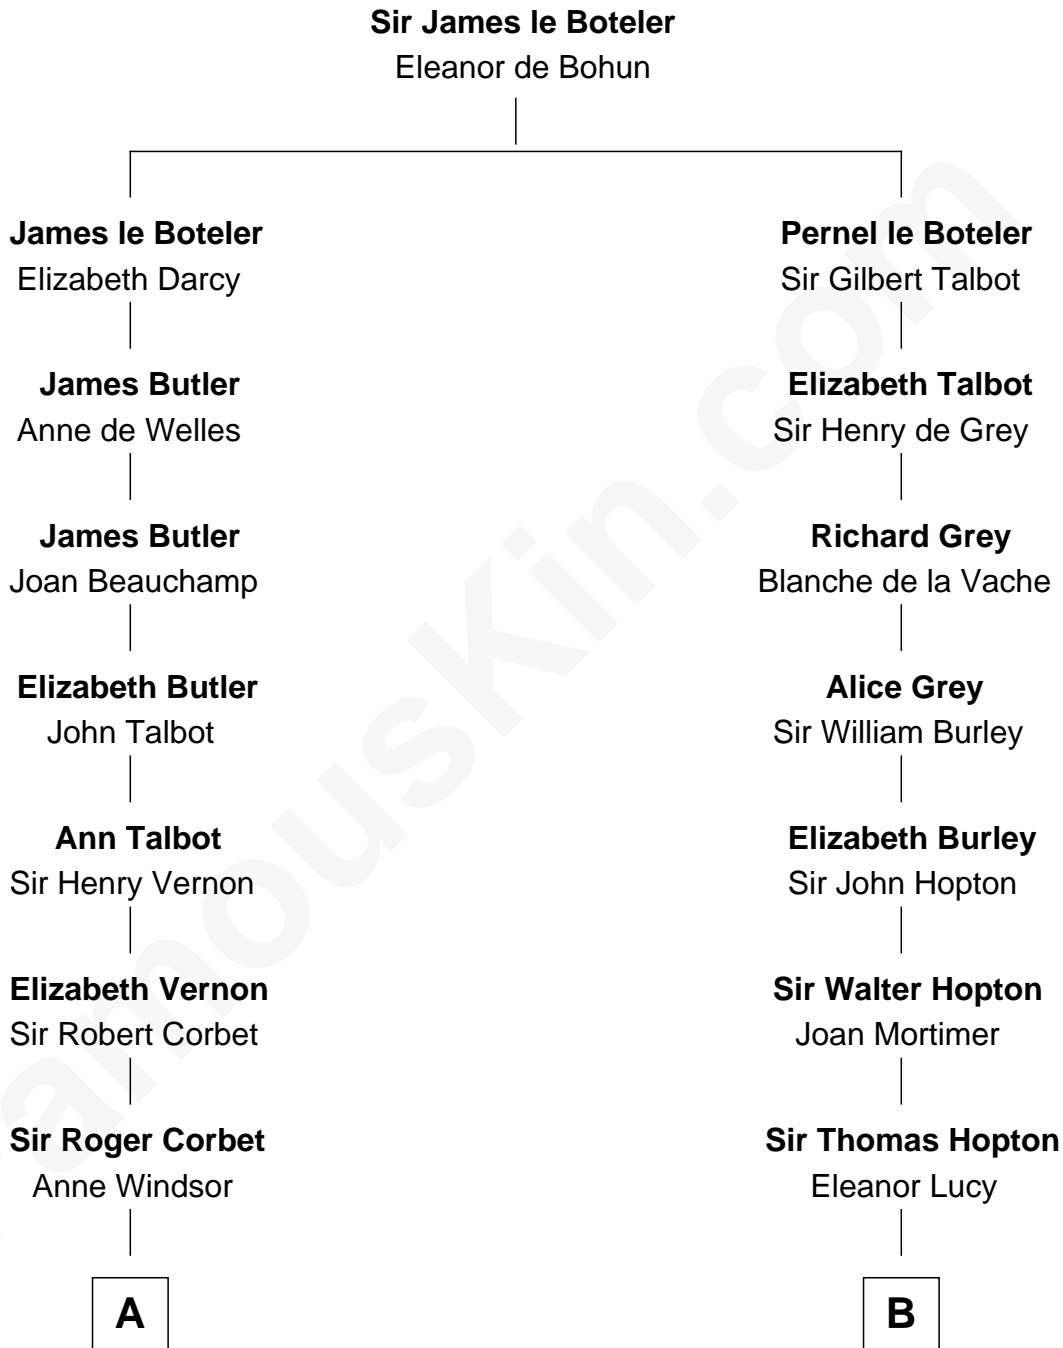

# FamousKin.com Relationship Chart of

**Nelson Rockefeller**

*41st U.S. Vice-President*

13th cousin 7 times removed of

**Richard More**

*(c1614 - c1696) Mayflower passenger 1620*

**MAYFLOWER**

**C**

—  
**William Avery Rockefeller**

Eliza Davison

—  
**John Davison Rockefeller**

Laura Celestia Spelman

—  
**John Davison Rockefeller**

Abby Greene Aldrich

—  
**Nelson Rockefeller**

*41st U.S. Vice-President*