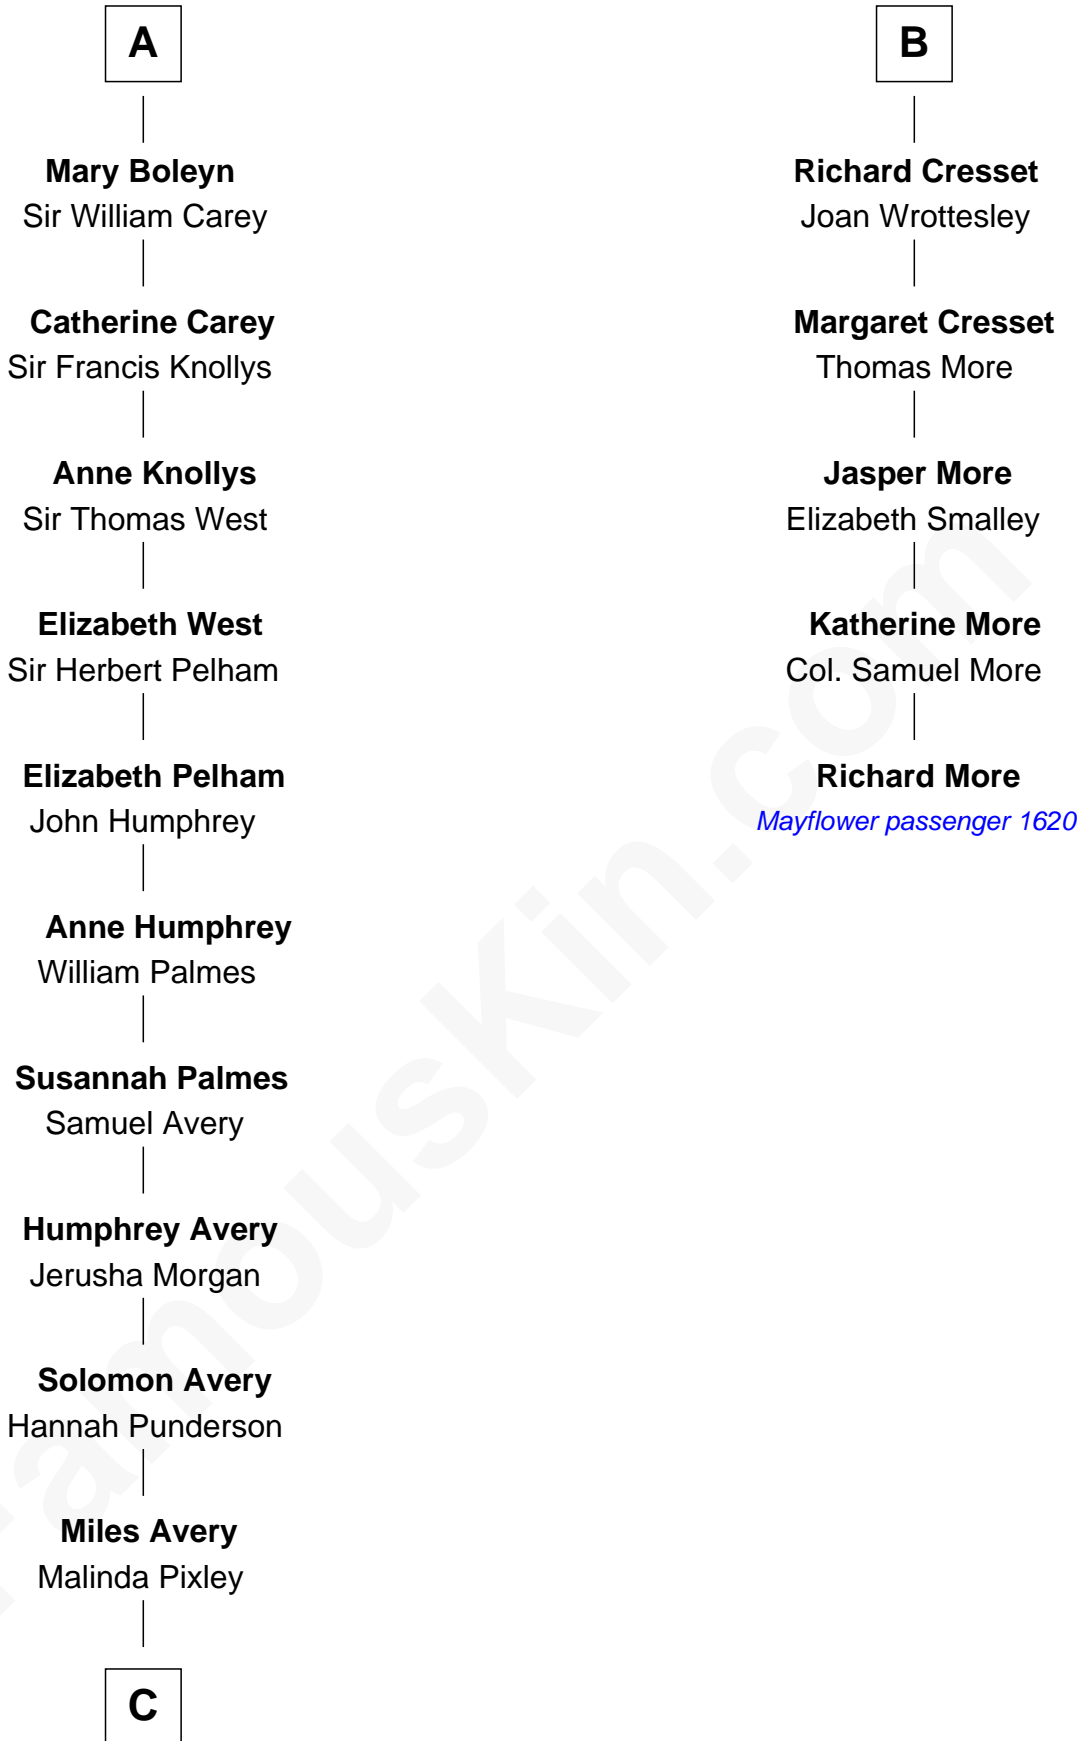

FamousKin.com Relationship Chart of

Nelson Rockefeller
41st U.S. Vice-President

11th cousin 10 times removed of

Richard More
(c1614 - c1696) Mayflower passenger 1620

Thomas of Brotherton
Alice de Hales

Margaret Plantagenet
John de Segrave

Elizabeth de Segrave
John de Mowbray

Sir Thomas Mowbray
Elizabeth Fitzalan

Margaret Mowbray
Sir Robert Howard

Sir John Howard
Katherine Moleyns

Sir Thomas Howard
Elizabeth Tilney

Elizabeth Howard
Thomas Boleyn

A

Margaret Plantagenet
John de Segrave

Elizabeth de Segrave
John de Mowbray

Margaret Mowbray
Sir Reginald Lucy

Sir Walter Lucy
Eleanor L'Arcedeckne

Eleanor Lucy
Sir Thomas Hopton

Elizabeth Hopton
Sir Roger Corbet

Jane Corbet
Thomas Cresset

B

C

—
Lucy Avery

Godfrey Lewis Rockefeller

—
William Avery Rockefeller

Eliza Davison

—
John Davison Rockefeller