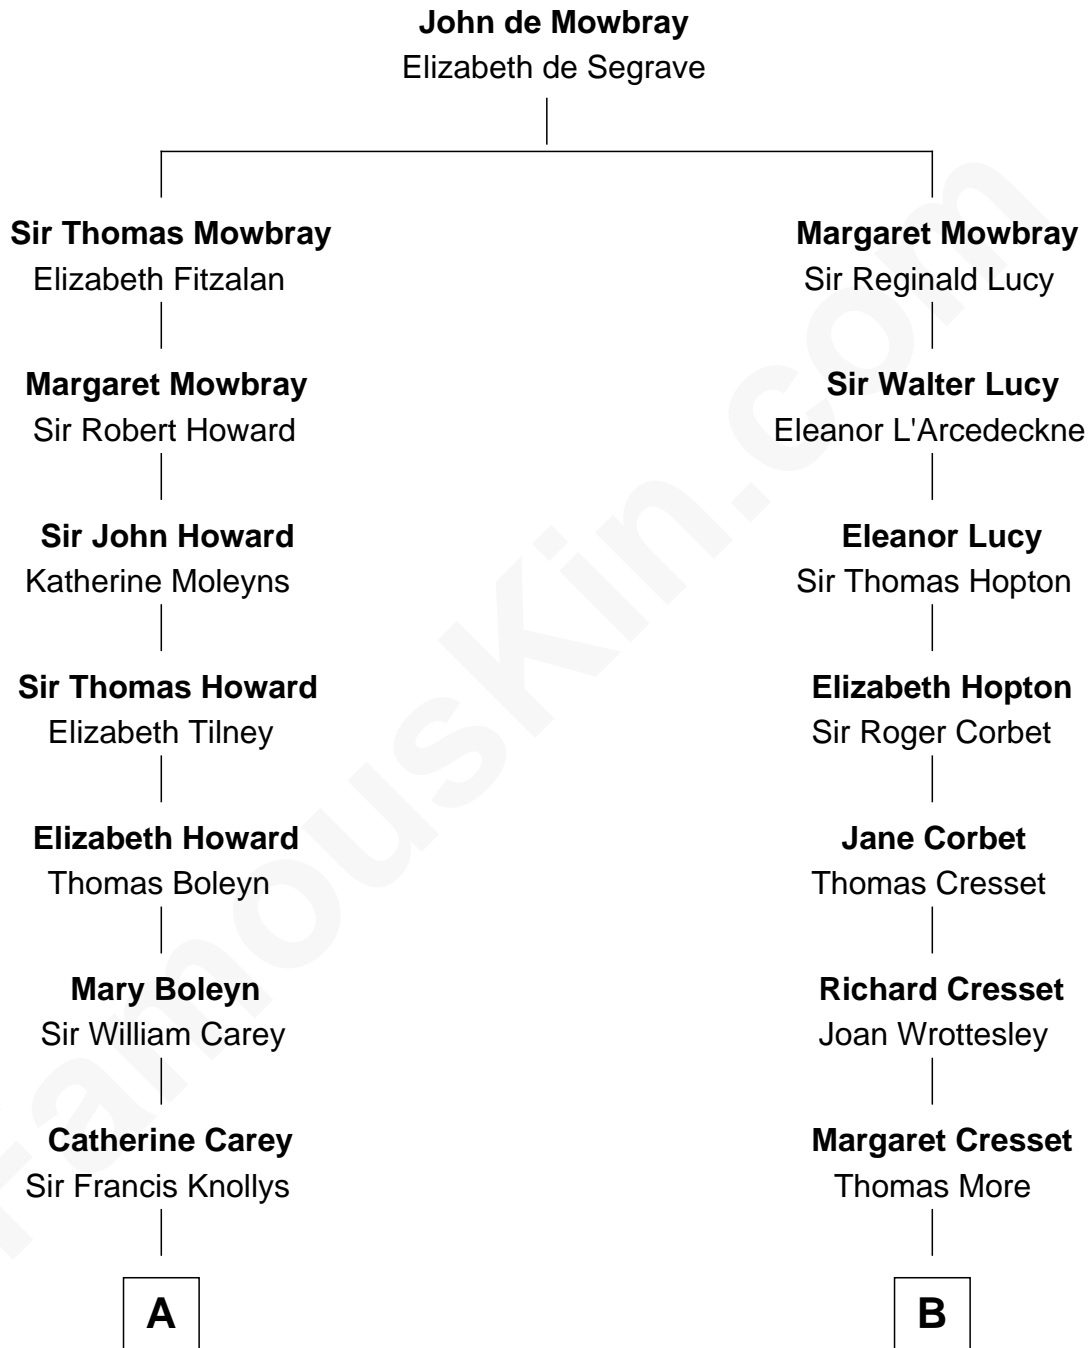

FamousKin.com Relationship Chart of

Nelson Rockefeller
41st U.S. Vice-President

9th cousin 10 times removed of

Richard More

(c1614 - c1696) Mayflower passenger 1620

MAYFLOWER

C

—
John Davison Rockefeller

Laura Celestia Spelman

—
John Davison Rockefeller

Abby Greene Aldrich

—
Nelson Rockefeller

41st U.S. Vice-President

FamousKin.com