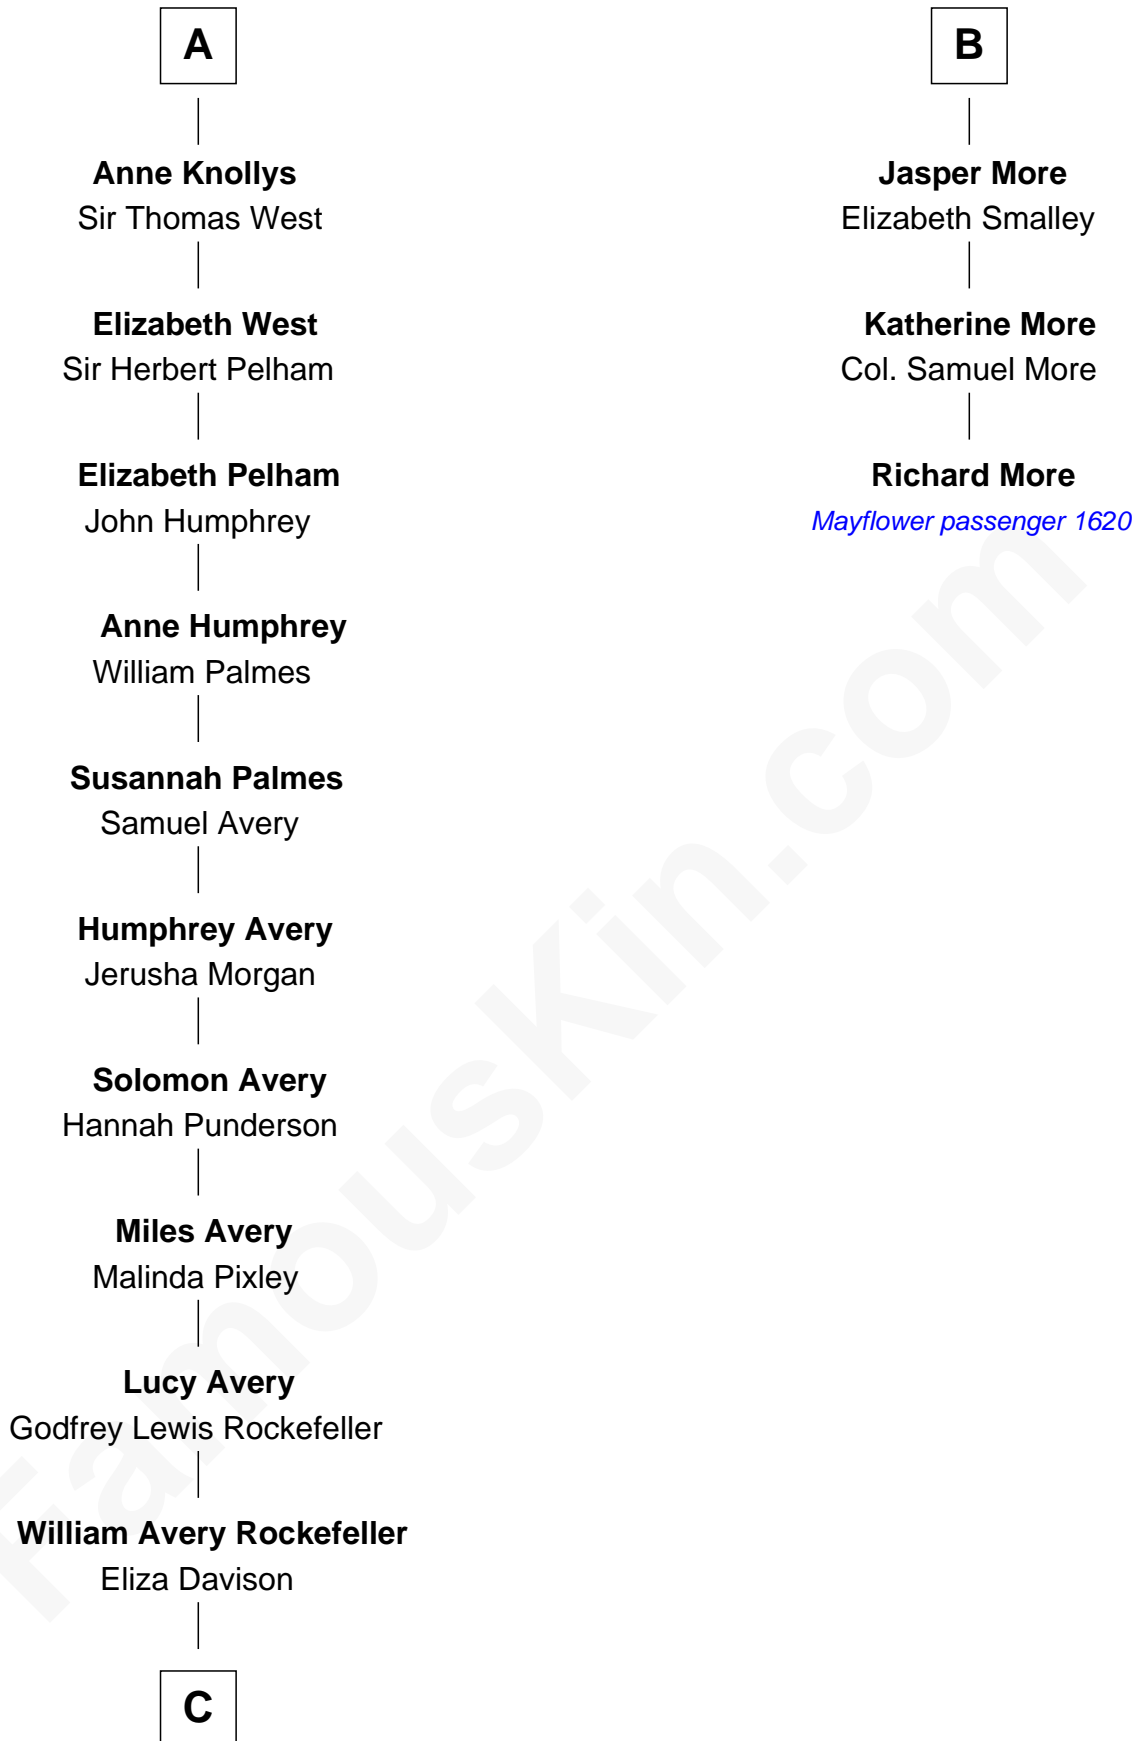

FamousKin.com Relationship Chart of

Nelson Rockefeller
41st U.S. Vice-President

9th cousin 10 times removed of

Richard More

(c1614 - c1696) Mayflower passenger 1620

MAYFLOWER

C

—
John Davison Rockefeller

Laura Celestia Spelman

—
John Davison Rockefeller

Abby Greene Aldrich

—
Nelson Rockefeller

41st U.S. Vice-President

FamousKin.com