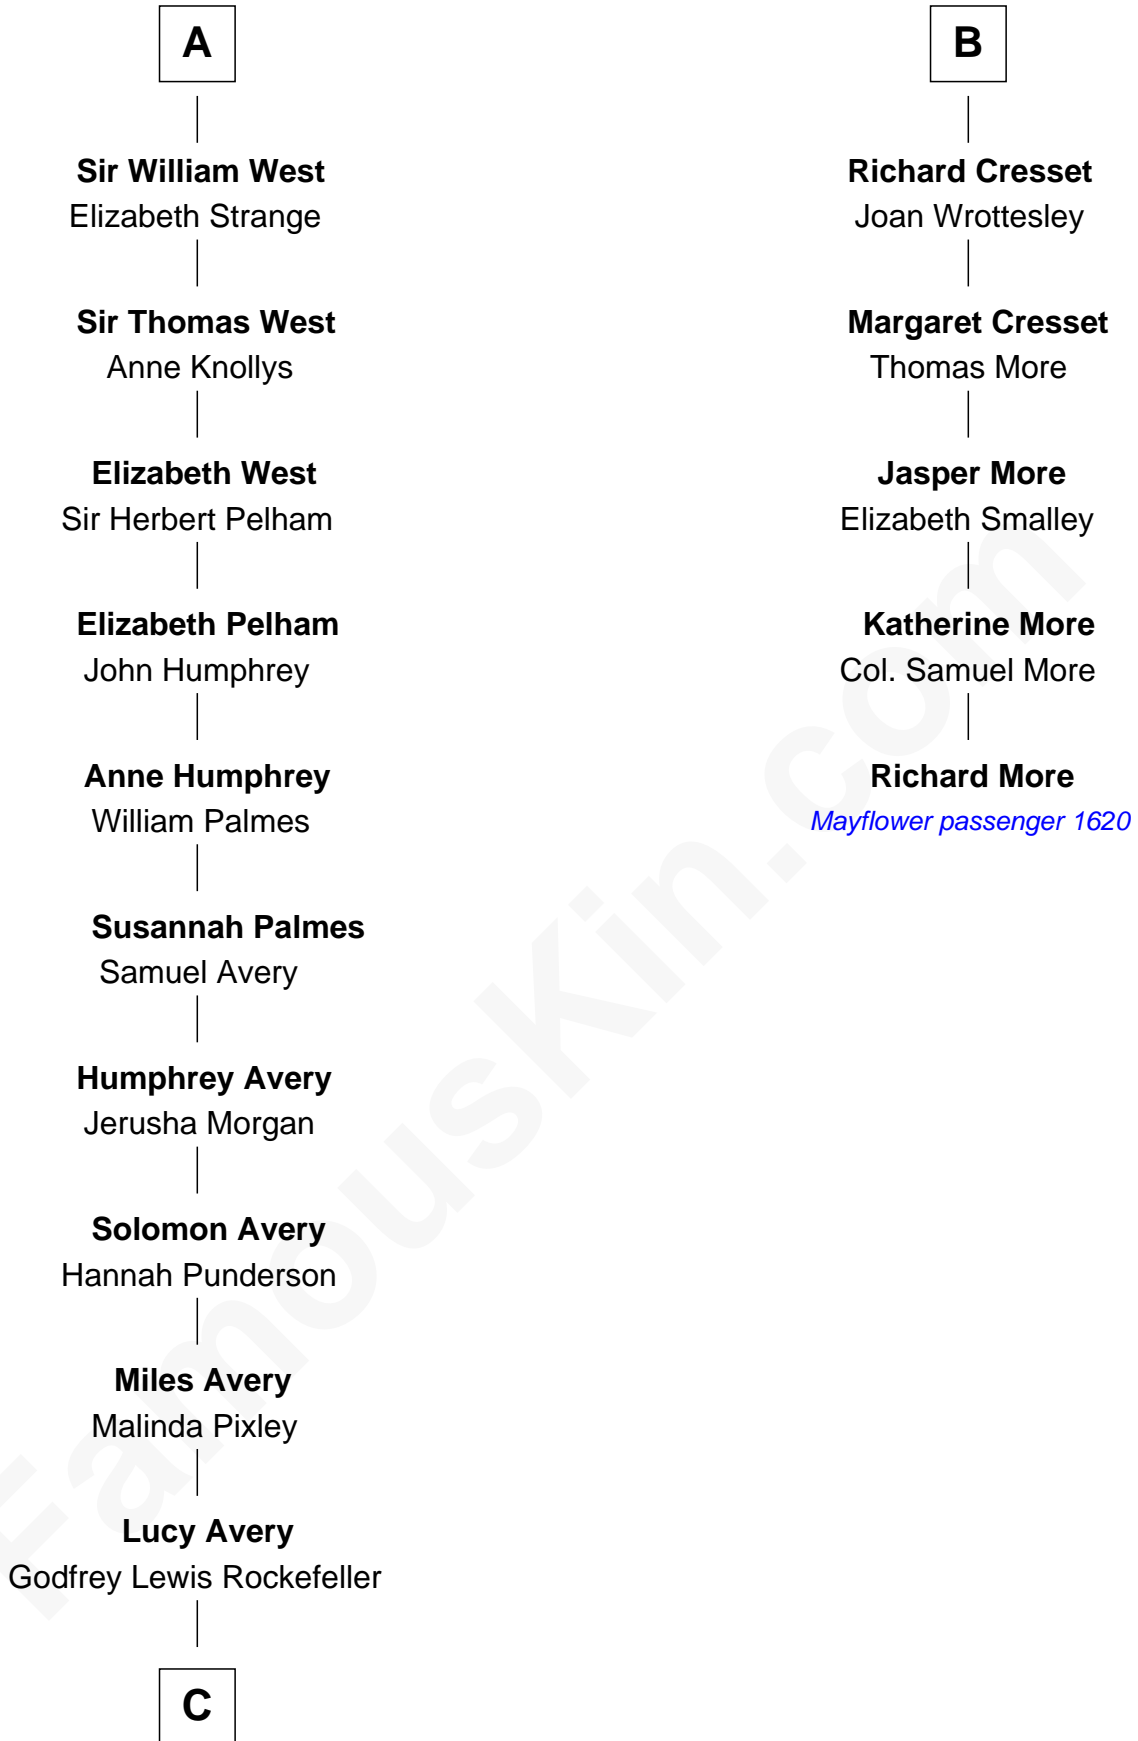

Margaret Thorley

Sir Richard West

Katherine Hungerford

Sir Thomas West

Eleanor Copley

Sir George West

Elizabeth Morton

A

John de Mowbray

Joan of Lancaster

John de Mowbray

Elizabeth de Segrave

Margaret Mowbray

Sir Reginald Lucy

Sir Walter Lucy

Eleanor L'Arcedeckne

Eleanor Lucy

Sir Thomas Hopton

Elizabeth Hopton

Sir Roger Corbet

Jane Corbet

Thomas Cresset

B

C

—
William Avery Rockefeller

Eliza Davison

—
John Davison Rockefeller

Laura Celestia Spelman

—
John Davison Rockefeller

Abby Greene Aldrich

—
Nelson Rockefeller

41st U.S. Vice-President