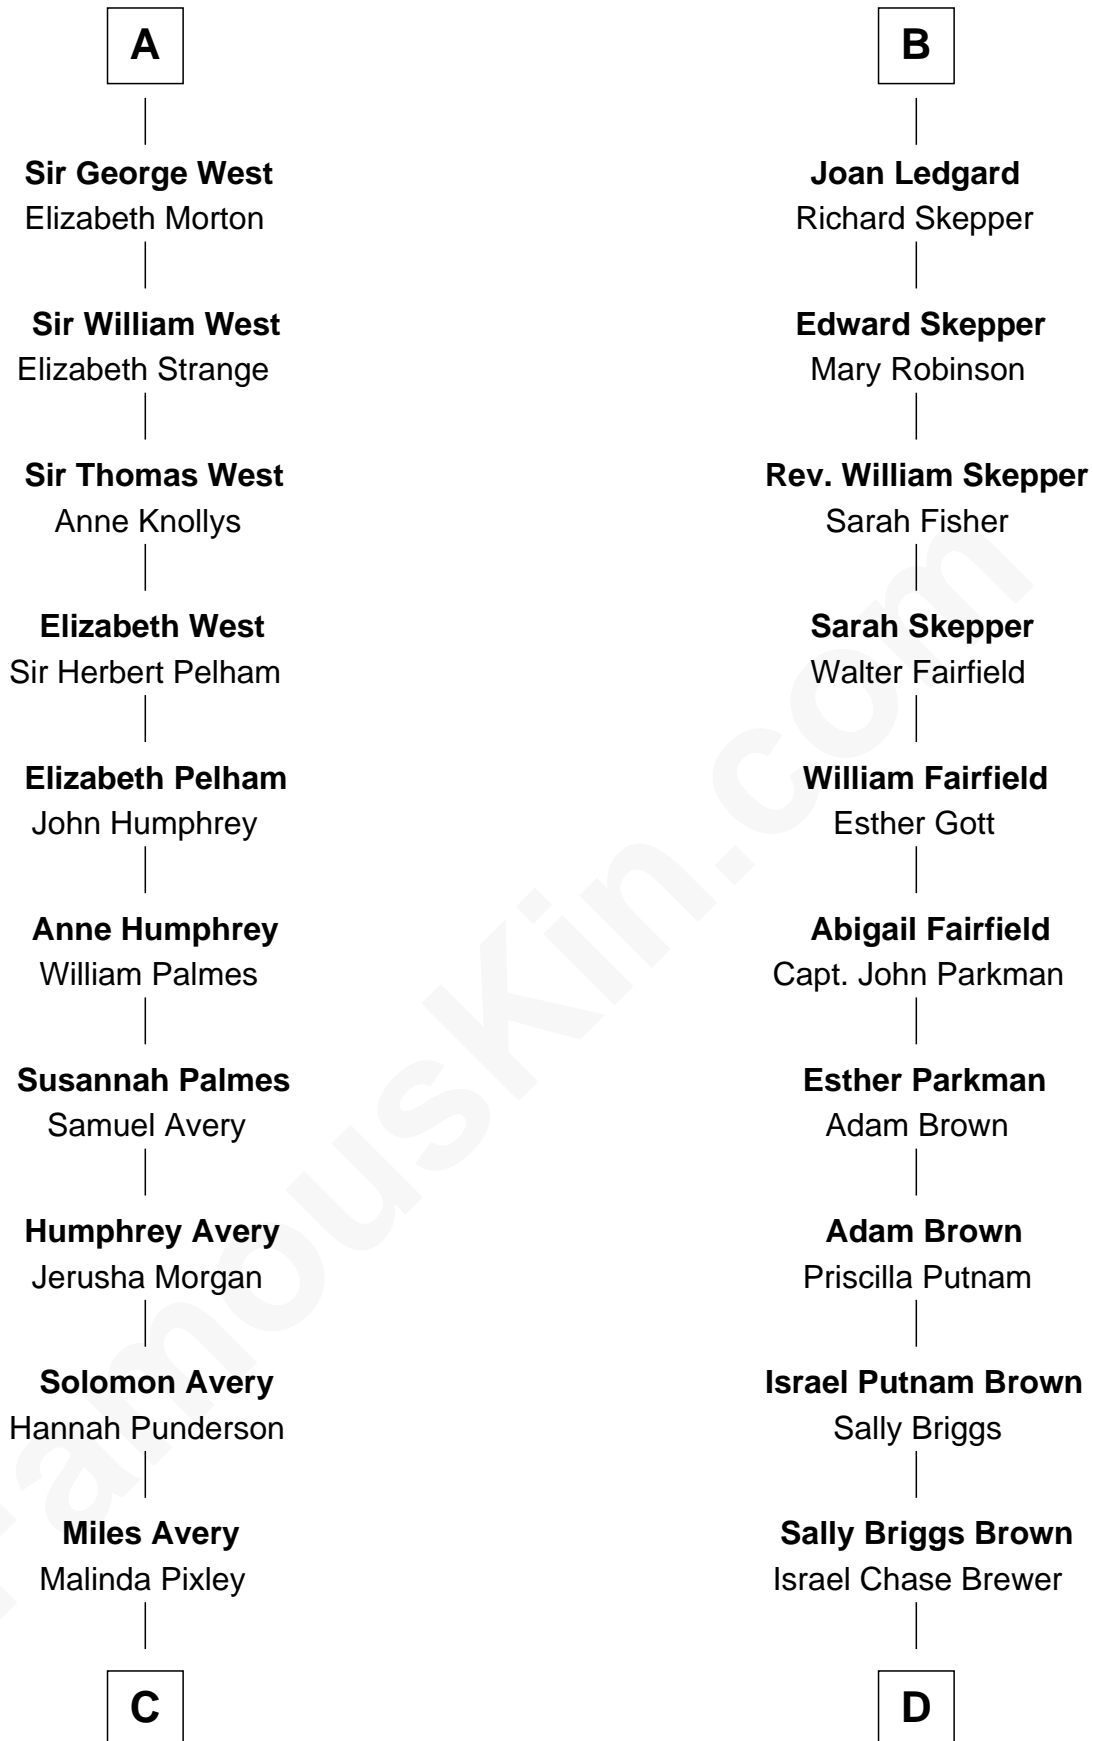

# FamousKin.com Relationship Chart of

**Nelson Rockefeller**

41st U.S. Vice-President

19th cousin 2 times removed of

**Calvin Coolidge**

30th U.S. President

**C**

**Lucy Avery**

Godfrey Lewis Rockefeller

**William Avery Rockefeller**

Eliza Davison

**John Davison Rockefeller**

Laura Celestia Spelman

**John Davison Rockefeller**

Abby Greene Aldrich

**Nelson Rockefeller**

*41st U.S. Vice-President*

**D**

**Sarah Almeda Brewer**

Calvin Galusha Coolidge

**Col. John Calvin Coolidge**

Victoria Josephine Moor

**Calvin Coolidge**

*30th U.S. President*