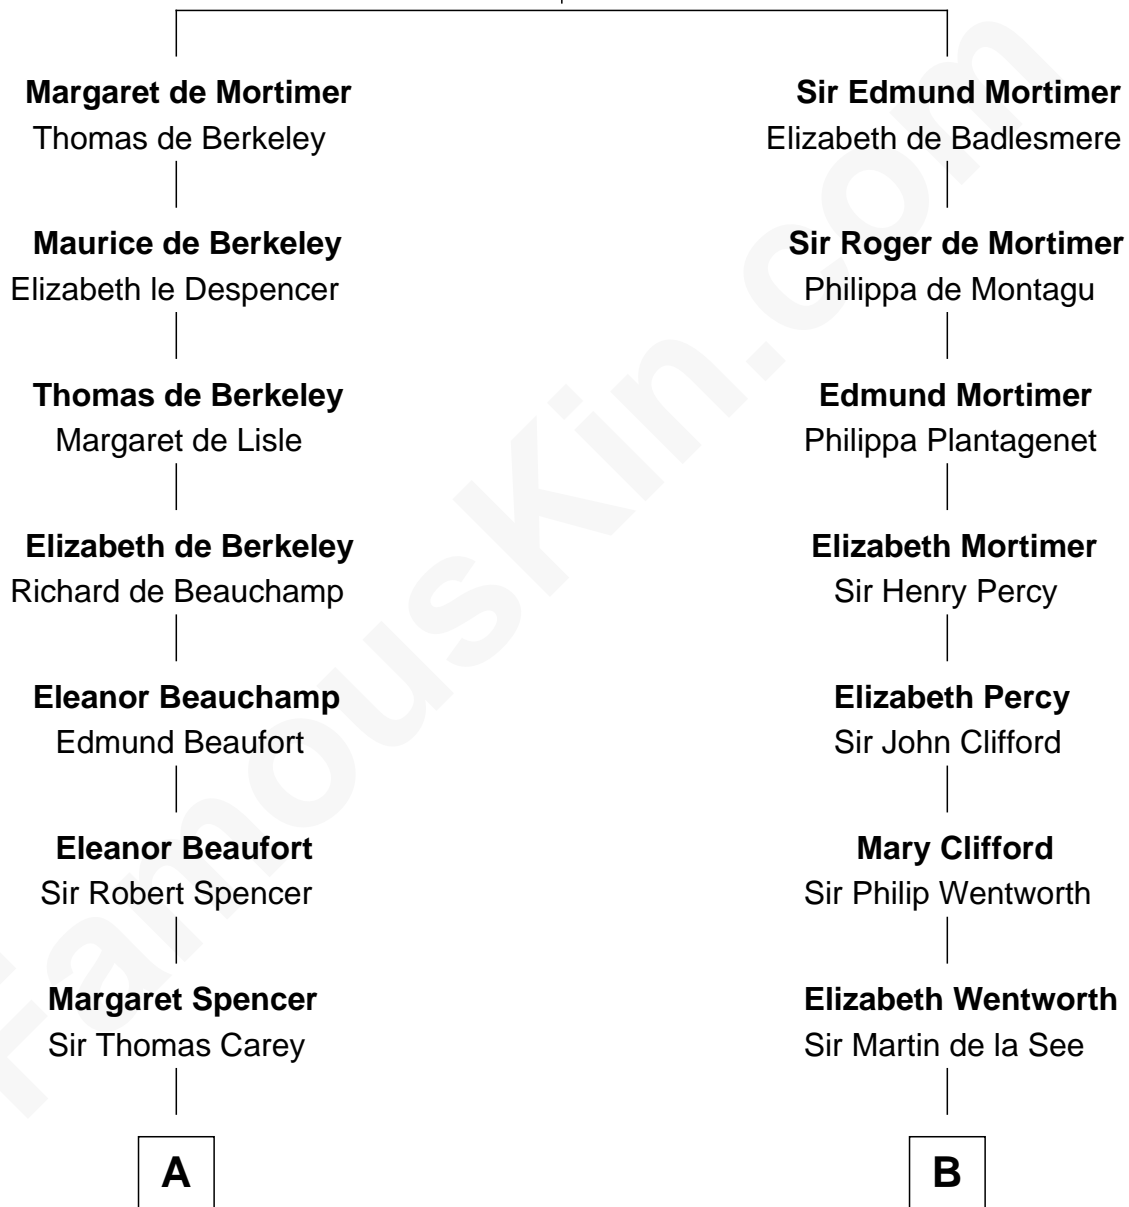

# FamousKin.com Relationship Chart of

**Nelson Rockefeller**  
41st U.S. Vice-President

21st cousin of

**Calvin Coolidge**  
30th U.S. President

**Roger de Mortimer**  
Joan de Geneville

**C**

**Lucy Avery**  
Godfrey Lewis Rockefeller

**William Avery Rockefeller**  
Eliza Davison

**John Davison Rockefeller**  
Laura Celestia Spelman

**John Davison Rockefeller**  
Abby Greene Aldrich

**Nelson Rockefeller**  
*41st U.S. Vice-President*

**D**

**Israel Putnam Brown**  
Sally Briggs

**Sally Briggs Brown**  
Israel Chase Brewer

**Sarah Almeda Brewer**  
Calvin Galusha Coolidge

**Col. John Calvin Coolidge**  
Victoria Josephine Moor

**Calvin Coolidge**  
*30th U.S. President*