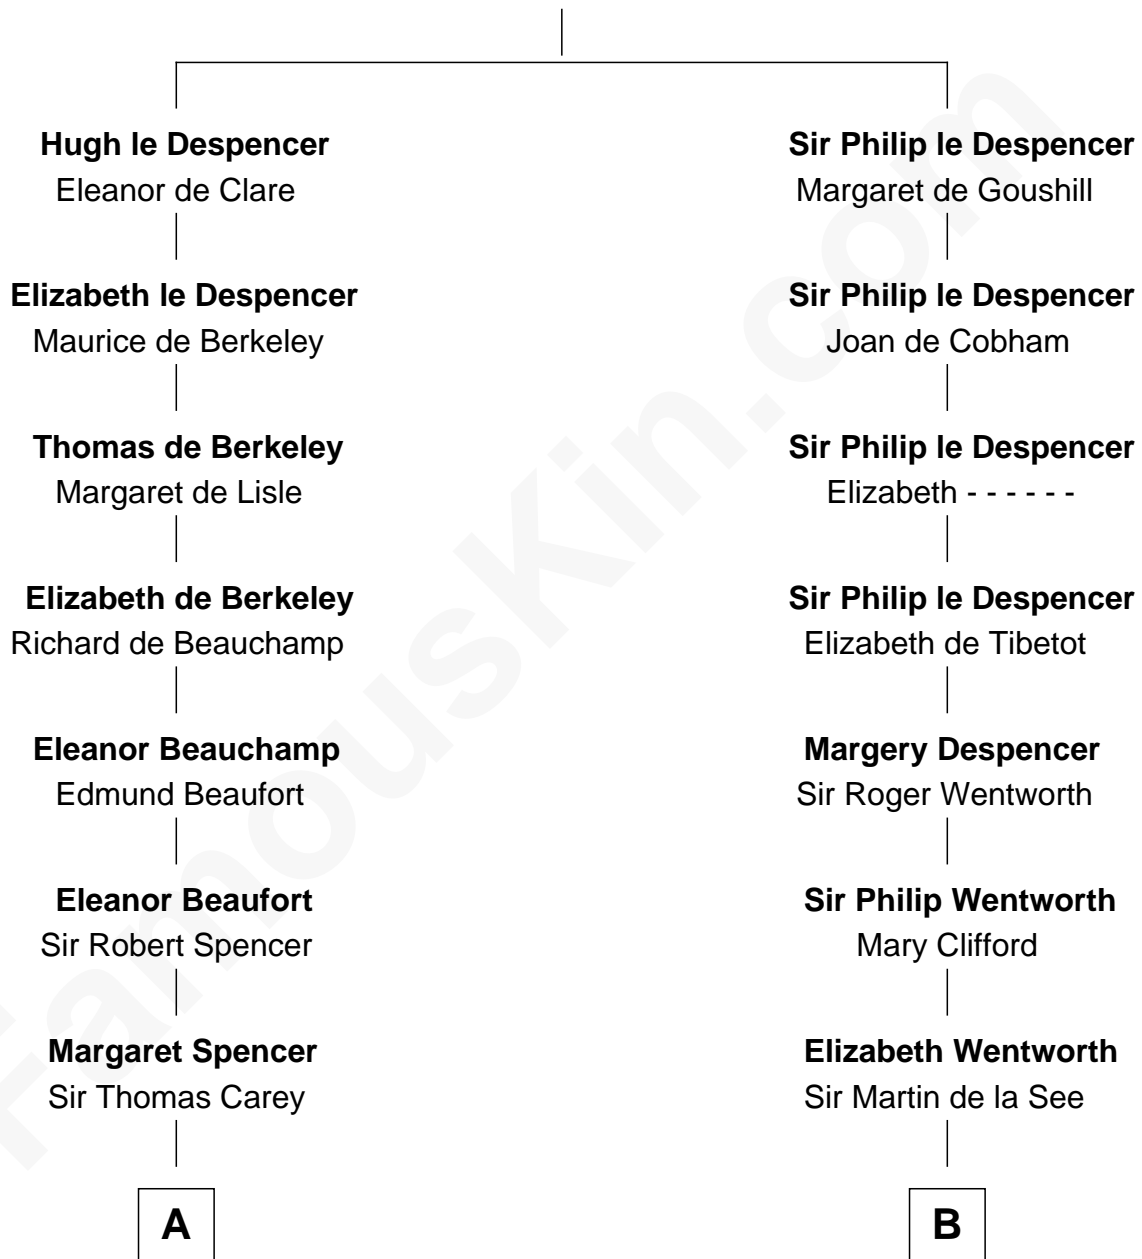

FamousKin.com Relationship Chart of

Nelson Rockefeller
41st U.S. Vice-President

21st cousin of

Calvin Coolidge
30th U.S. President

Sir Hugh le Despencer
Isabella de Beauchamp

C

Lucy Avery
Godfrey Lewis Rockefeller

William Avery Rockefeller
Eliza Davison

John Davison Rockefeller
Laura Celestia Spelman

John Davison Rockefeller
Abby Greene Aldrich

Nelson Rockefeller
41st U.S. Vice-President

D

Israel Putnam Brown
Sally Briggs