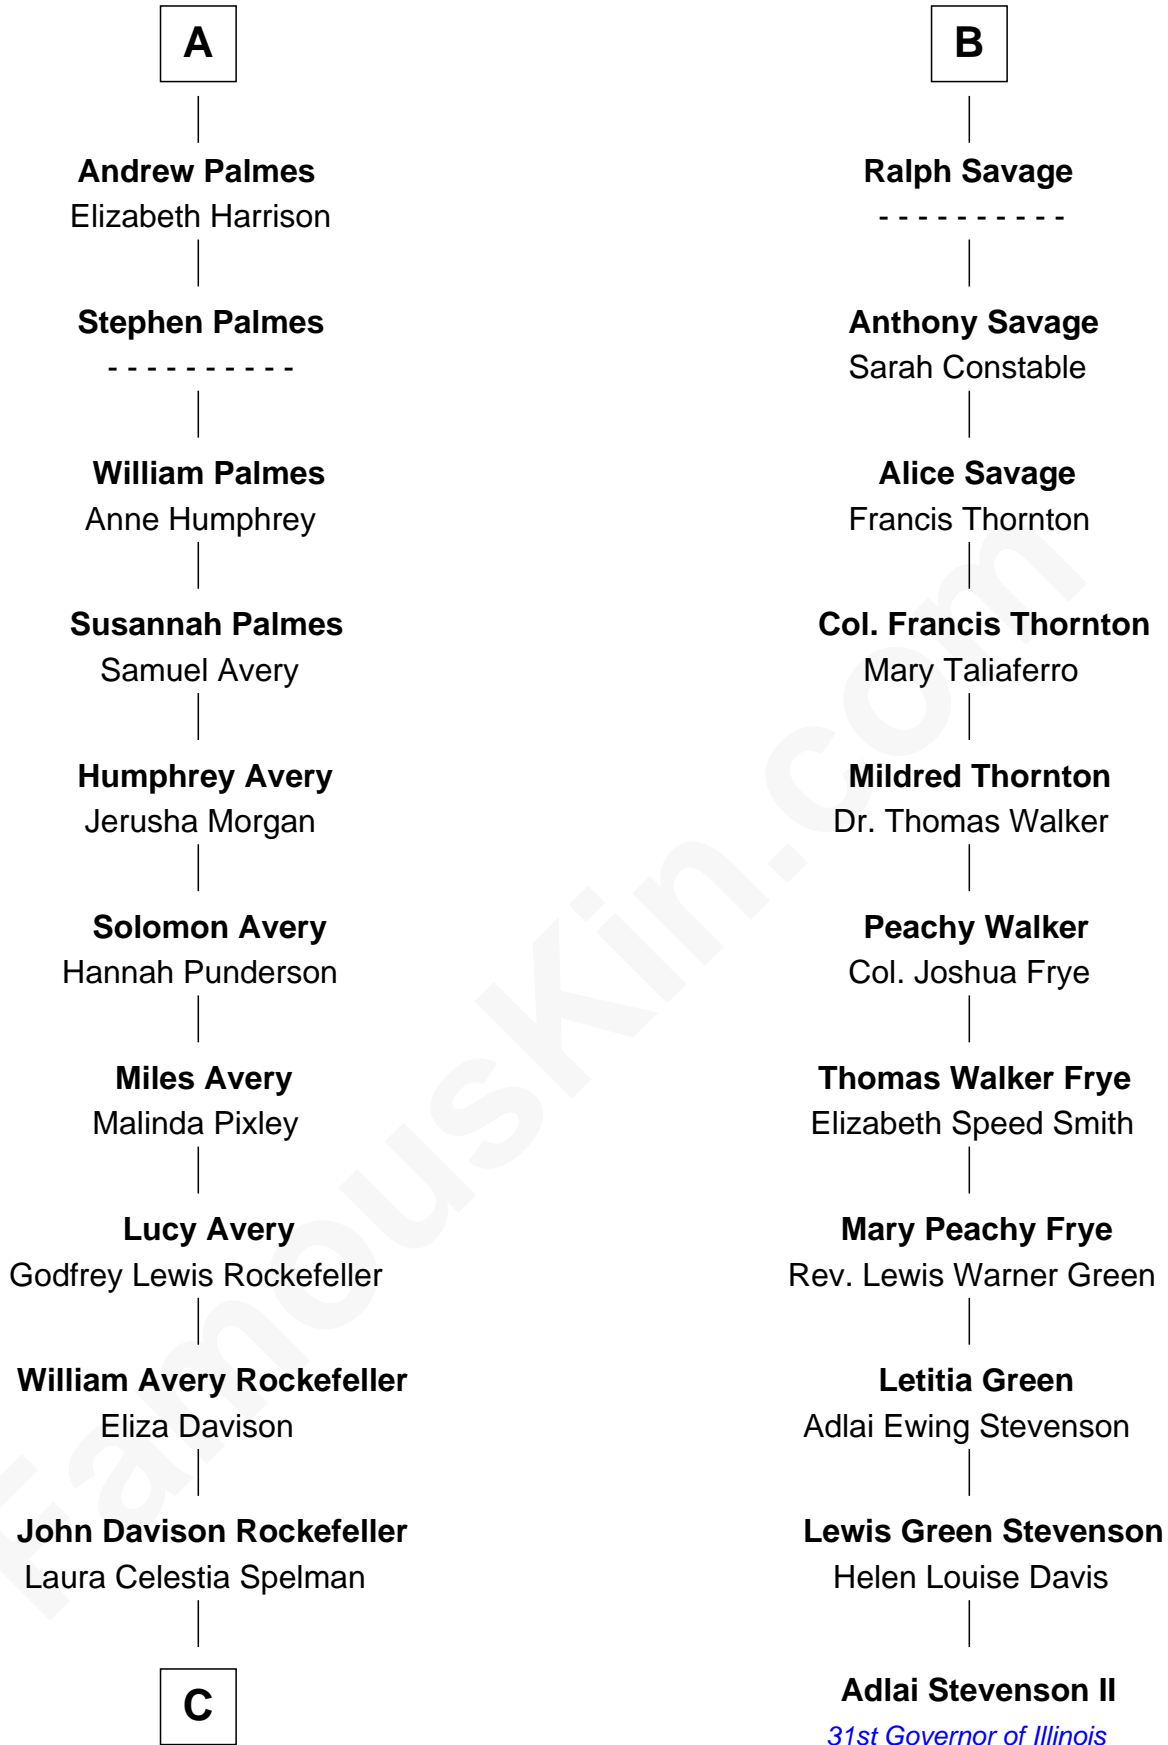

FamousKin.com Relationship Chart of

Nelson Rockefeller

41st U.S. Vice-President

17th cousin 1 time removed of

Adlai Stevenson II

31st Governor of Illinois

Sir Edmund Ferrers

Ellen Roche

Sir William Ferrers

Elizabeth Belknap

Anne Ferrers

Sir Walter Devereux

Elizabeth Devereux

Sir Richard Corbet

Sir Robert Corbet

Elizabeth Vernon

Sir Christopher Savage

Francis Savage

Anne Sheldon

Walter Savage

Elizabeth Hall

B

C

—
John Davison Rockefeller

Abby Greene Aldrich

—
Nelson Rockefeller

41st U.S. Vice-President

FamousKin.com