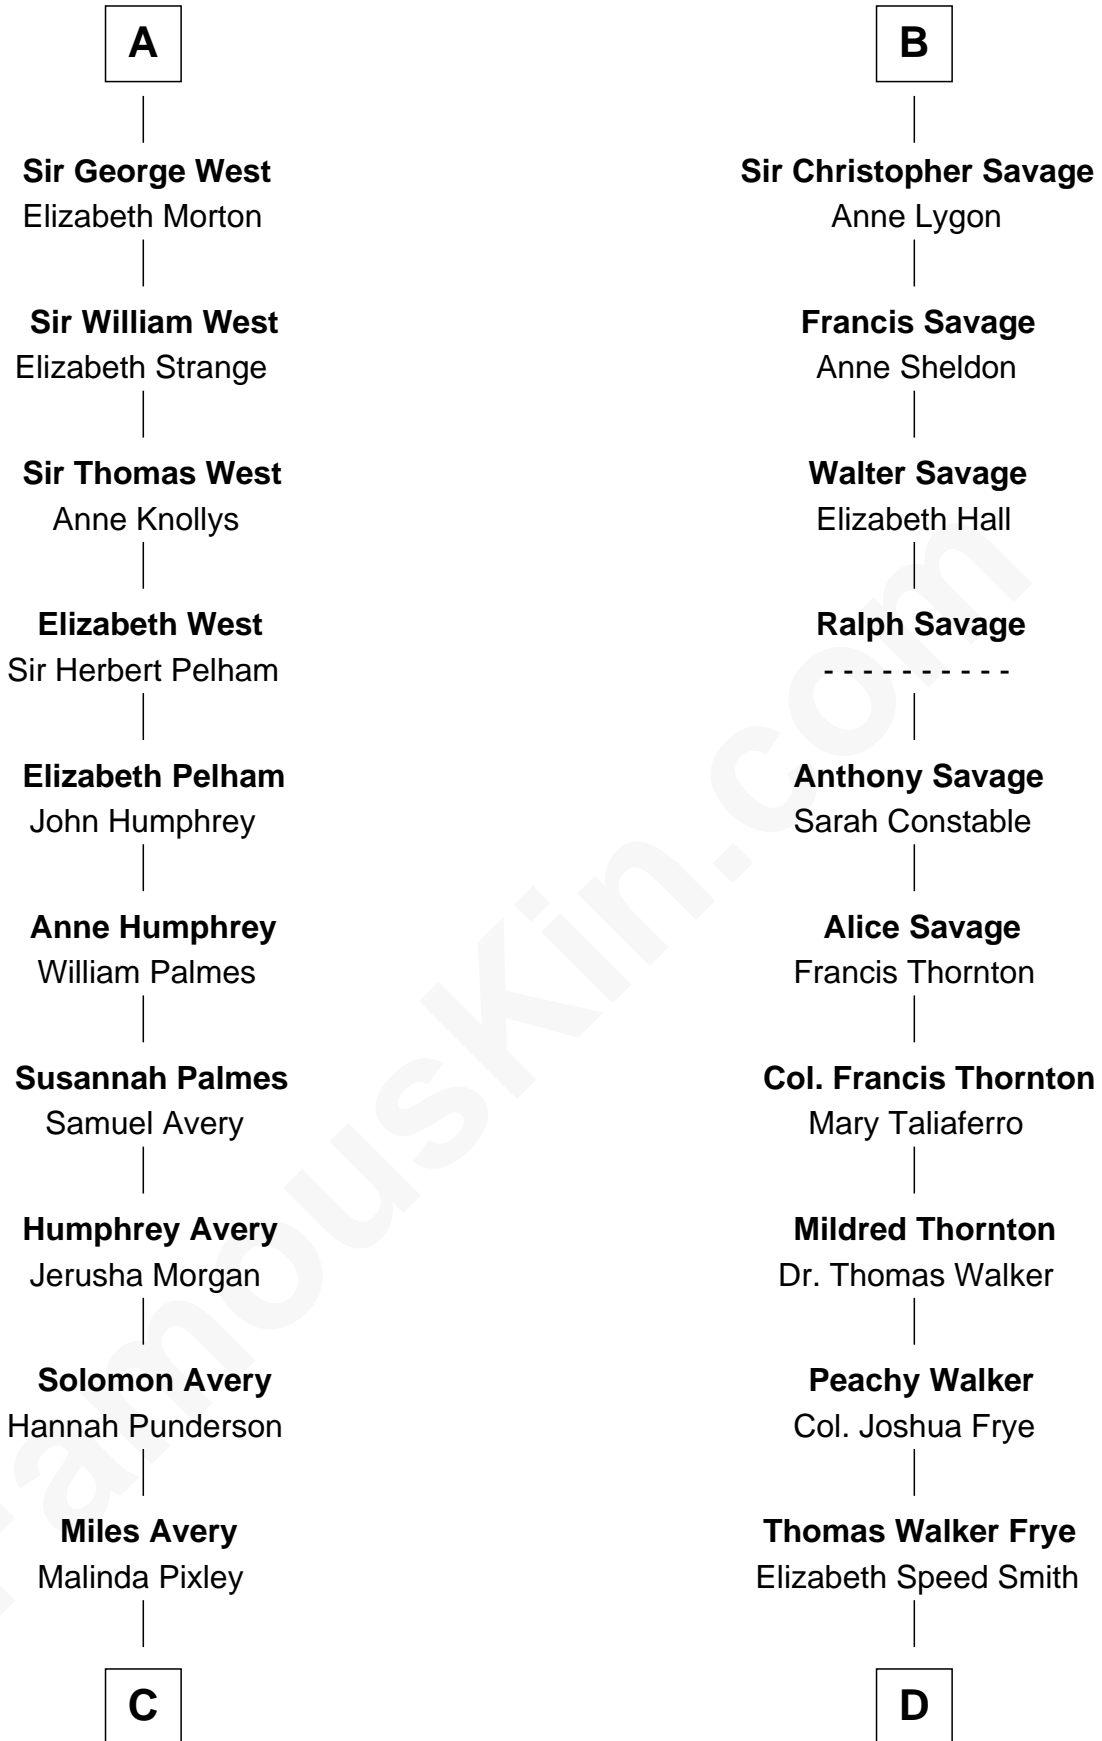

Sir Thomas West

Sir Reynold West

Margaret Thorley

Sir Richard West

Katherine Hungerford

Sir Thomas West

Eleanor Copley

A

Henry Plantagenet

Maud de Chaworth

Eleanor Plantagenet

Richard Fitzalan

Sir Richard Fitzalan

Elizabeth de Bohun

Elizabeth Fitzalan

Sir Robert Goushill

Joan Goushill

Sir Thomas Stanley

Katherine Stanley

Sir John Savage

Sir Christopher Savage

Anne Stanley

B

C

Lucy Avery
Godfrey Lewis Rockefeller

William Avery Rockefeller
Eliza Davison

John Davison Rockefeller
Laura Celestia Spelman

John Davison Rockefeller
Abby Greene Aldrich

Nelson Rockefeller
41st U.S. Vice-President