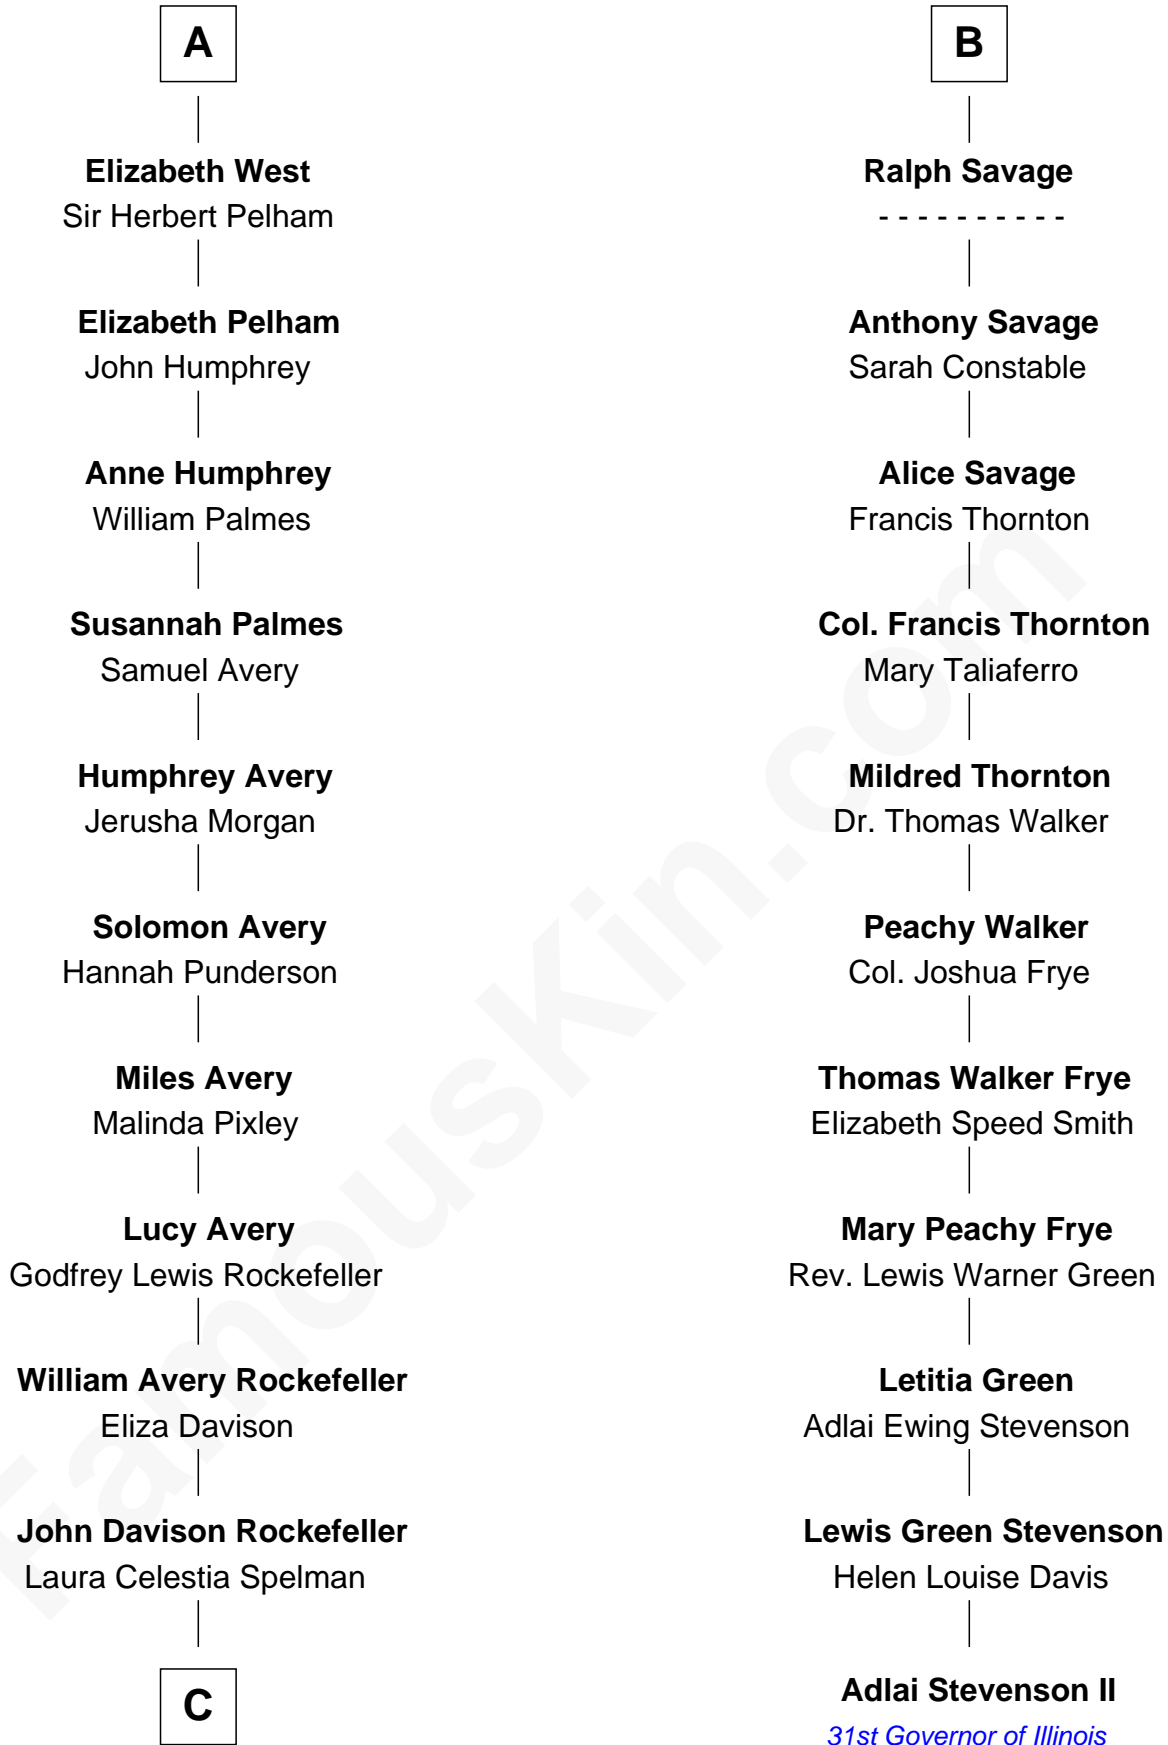

# FamousKin.com Relationship Chart of

**Nelson Rockefeller**

*41st U.S. Vice-President*

17th cousin 1 time removed of

**Adlai Stevenson II**

*31st Governor of Illinois*

**Katherine Pabenham**

*with husband*  
*Sir William Cheney*

Sir Richard de Beauchamp

**Elizabeth Tilney**  
Sir Thomas Howard

**Anne de Beauchamp**  
Sir Richard Lygon

**Elizabeth Howard**  
Thomas Boleyn

**Sir Richard Lygon**  
Margaret Greville

**Mary Boleyn**  
Sir William Carey

**Anne Lygon**  
Sir Christopher Savage

**Catherine Carey**  
Sir Francis Knollys

**Francis Savage**  
Anne Sheldon

**Anne Knollys**  
Sir Thomas West

**Walter Savage**  
Elizabeth Hall

**A**

**B**

C

John Davison Rockefeller

Abby Greene Aldrich

Nelson Rockefeller

*41st U.S. Vice-President*

FamousKin.com