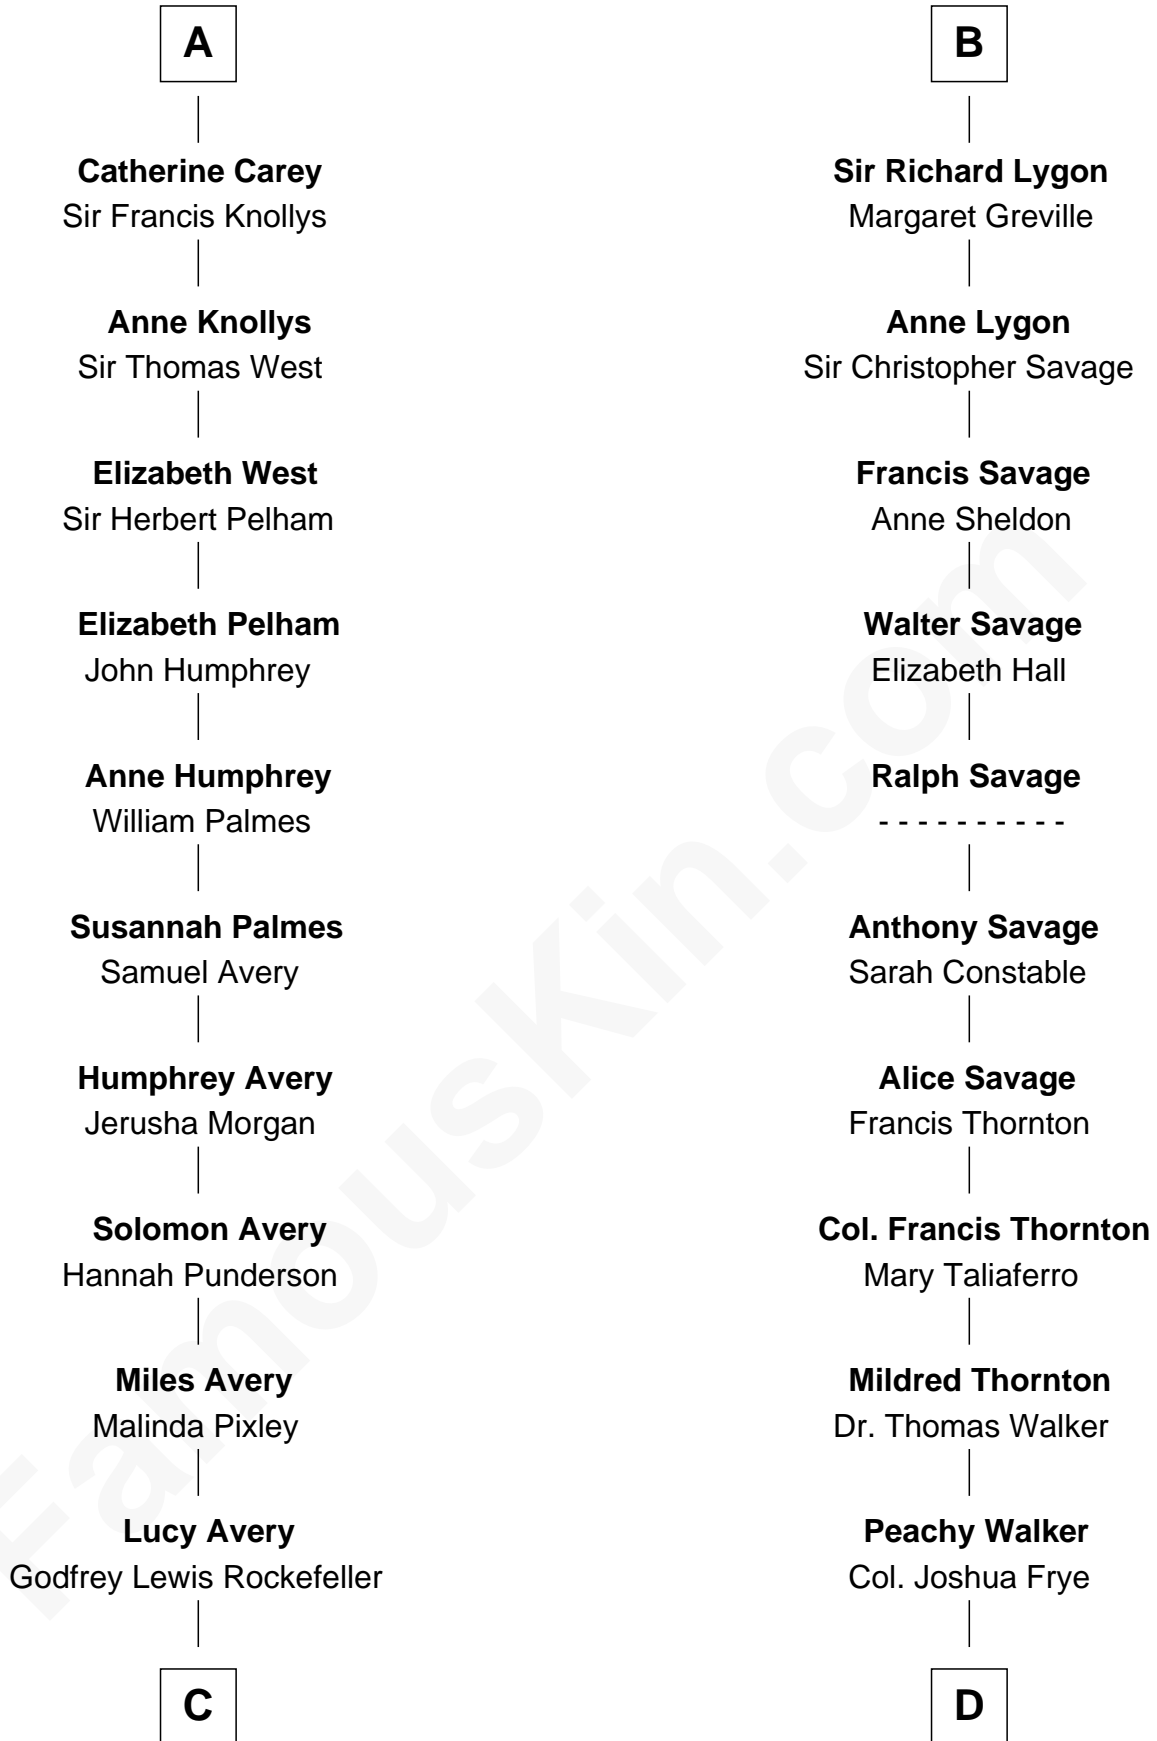

FamousKin.com Relationship Chart of

Nelson Rockefeller

41st U.S. Vice-President

20th cousin 1 time removed of

Adlai Stevenson II

31st Governor of Illinois

Hugh le Despencer

Eleanor de Clare

Eleanor Beaufort

Sir Robert Spencer

Margaret Spencer

Sir Thomas Carey

Sir William Carey

Mary Boleyn

A

Sir Edward le Despencer

John de Beauchamp

Sir Richard de Beauchamp

Elizabeth Stafford

Anne de Beauchamp

Sir Richard Lygon

B

C

William Avery Rockefeller

Eliza Davison

John Davison Rockefeller

Laura Celestia Spelman

John Davison Rockefeller

Abby Greene Aldrich

Nelson Rockefeller

41st U.S. Vice-President

D