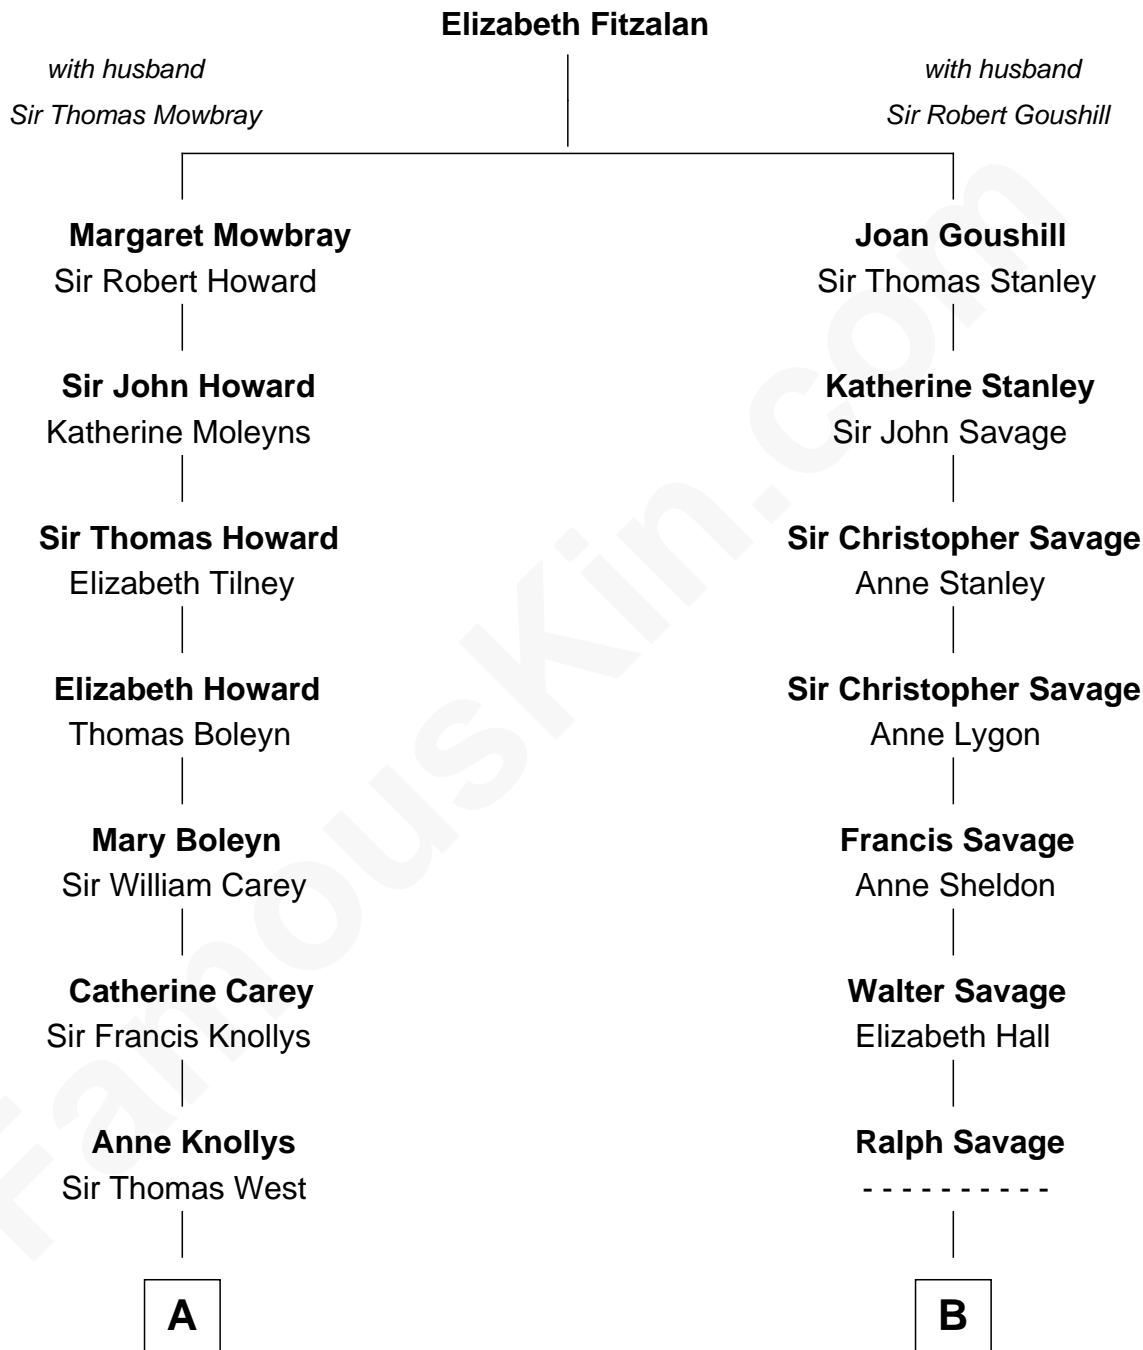

FamousKin.com Relationship Chart of

Nelson Rockefeller

41st U.S. Vice-President

16th cousin 2 times removed of

Adlai Stevenson II

31st Governor of Illinois

C

—
John Davison Rockefeller

Abby Greene Aldrich

—
Nelson Rockefeller

41st U.S. Vice-President

FamousKin.com