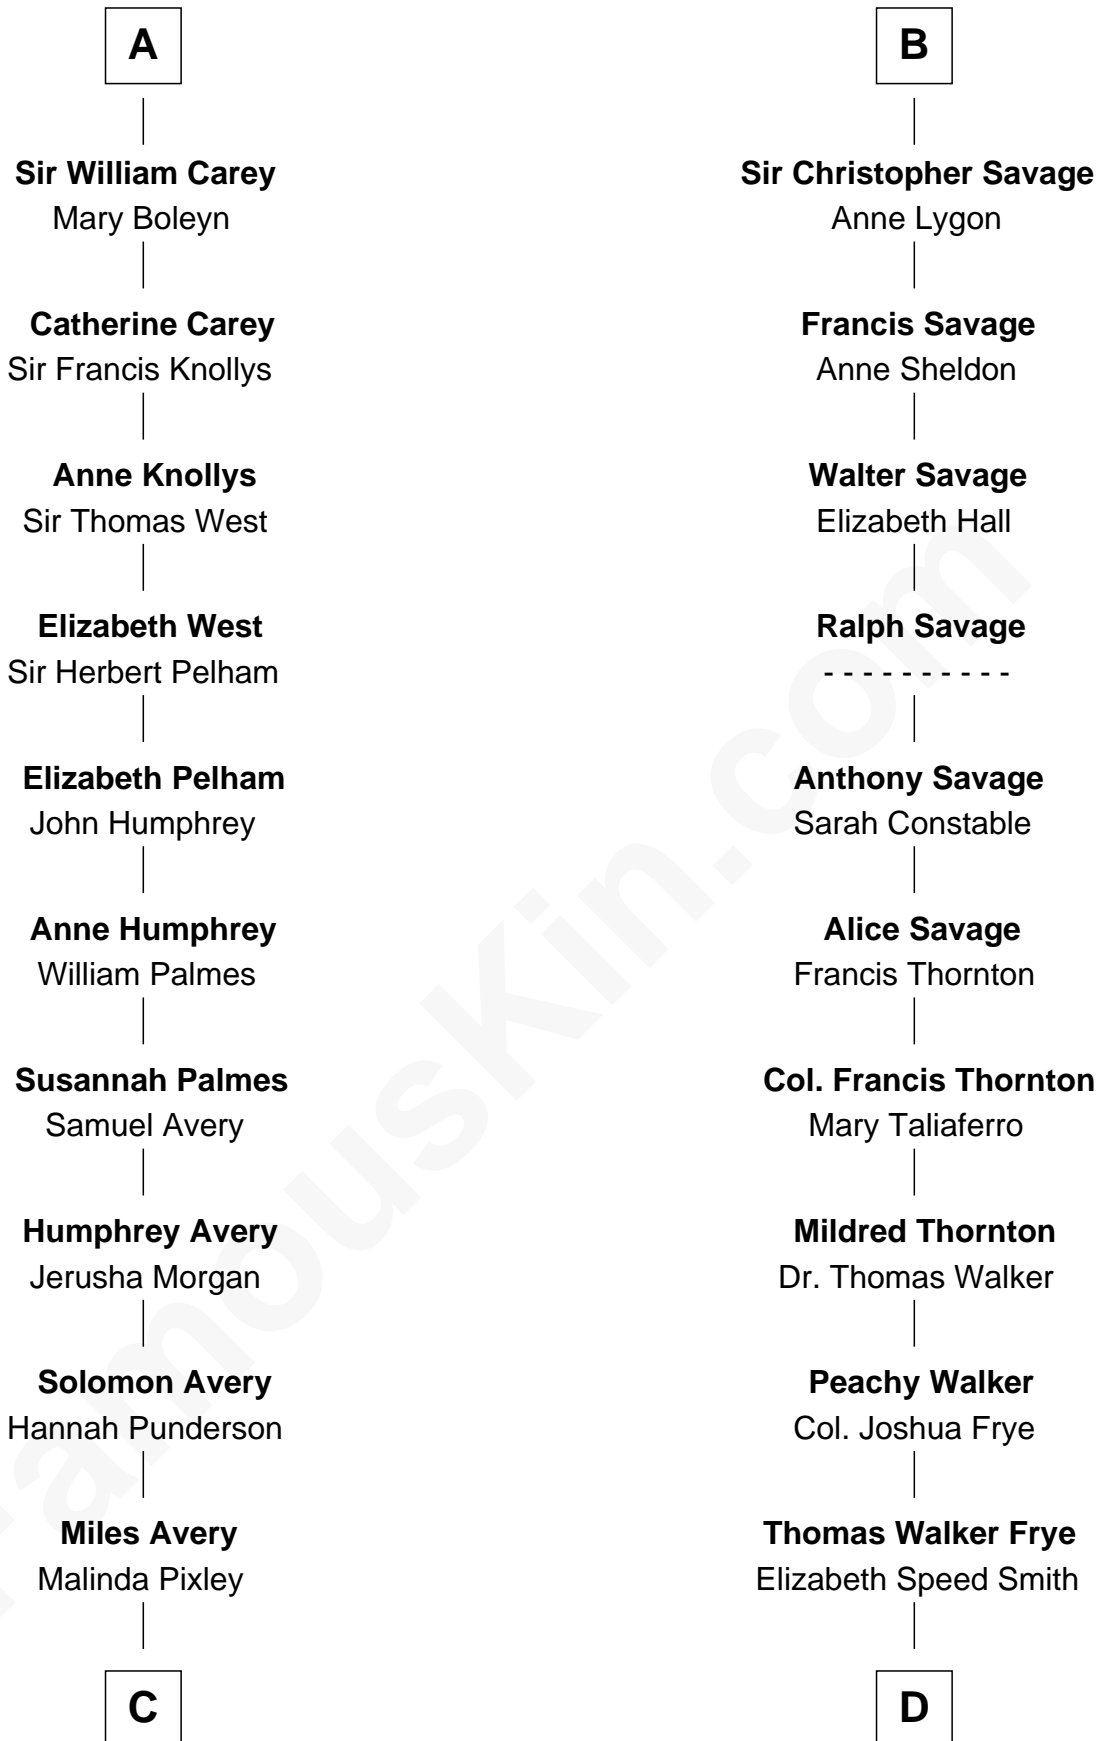

FamousKin.com Relationship Chart of

Nelson Rockefeller

41st U.S. Vice-President

20th cousin 1 time removed of

Adlai Stevenson II

31st Governor of Illinois

Richard Fitzalan

Alice de Saluzzo

C

Lucy Avery
Godfrey Lewis Rockefeller

William Avery Rockefeller
Eliza Davison

John Davison Rockefeller
Laura Celestia Spelman

John Davison Rockefeller
Abby Greene Aldrich

Nelson Rockefeller
41st U.S. Vice-President

D

Mary Peachy Frye
Rev. Lewis Warner Green

Letitia Green
Adlai Ewing Stevenson

Lewis Green Stevenson
Helen Louise Davis

Adlai Stevenson II
31st Governor of Illinois