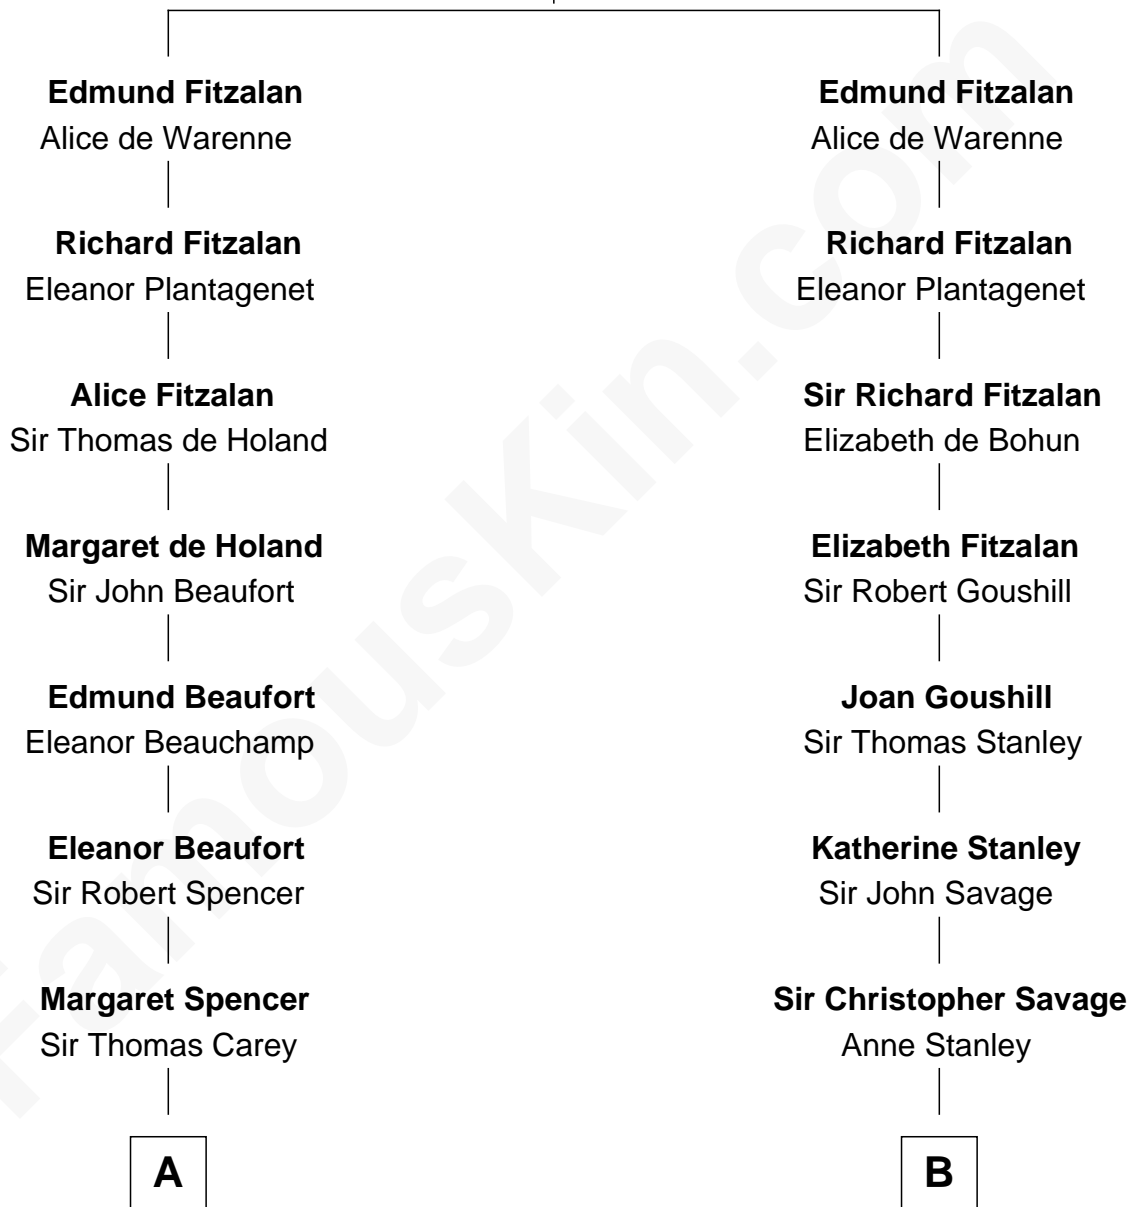

FamousKin.com Relationship Chart of

Nelson Rockefeller

41st U.S. Vice-President

20th cousin 1 time removed of

Adlai Stevenson II

31st Governor of Illinois

Richard Fitzalan

Alice de Saluzzo

C

Lucy Avery
Godfrey Lewis Rockefeller

William Avery Rockefeller
Eliza Davison

John Davison Rockefeller
Laura Celestia Spelman

John Davison Rockefeller
Abby Greene Aldrich

Nelson Rockefeller
41st U.S. Vice-President

D

Mary Peachy Frye
Rev. Lewis Warner Green

Letitia Green
Adlai Ewing Stevenson

Lewis Green Stevenson
Helen Louise Davis

Adlai Stevenson II
31st Governor of Illinois