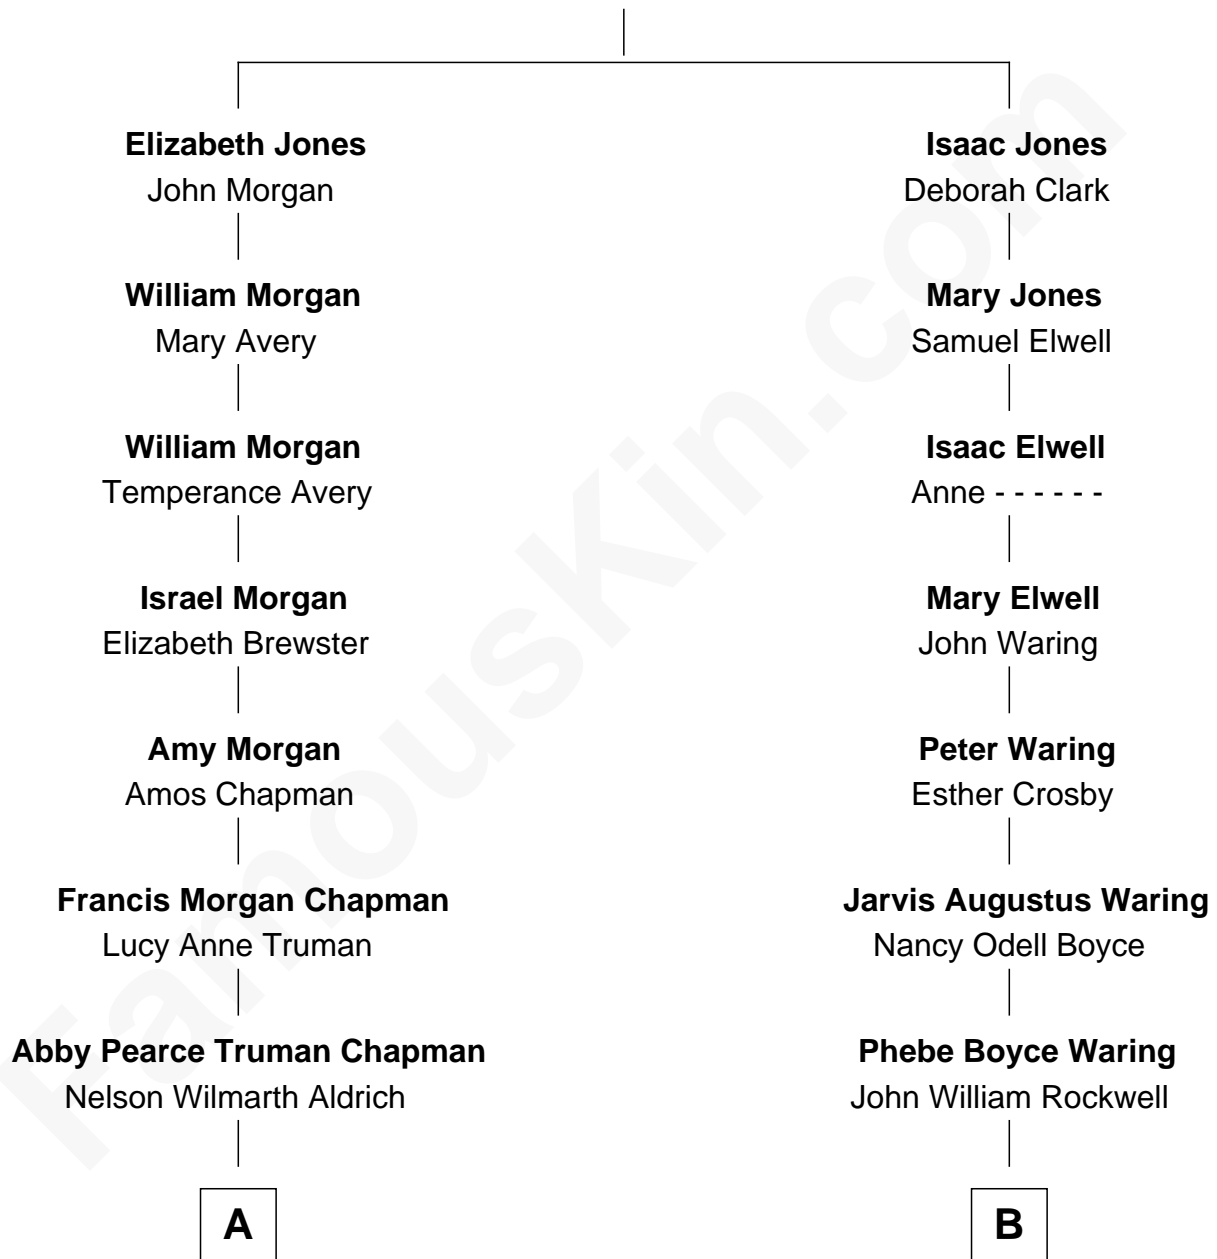

# FamousKin.com Relationship Chart of

**Nelson Rockefeller**  
41st U.S. Vice-President

8th cousin of

**Norman Rockwell**  
American Artist

**Gov. William Jones**  
Hannah Eaton

**A**

**Abby Greene Aldrich**  
John Davison Rockefeller

**Nelson Rockefeller**  
*41st U.S. Vice-President*

**B**

**Jarvis Waring Rockwell**  
Anne Mary Hill

**Norman Rockwell**  
*American Artist*

FamousKin.com