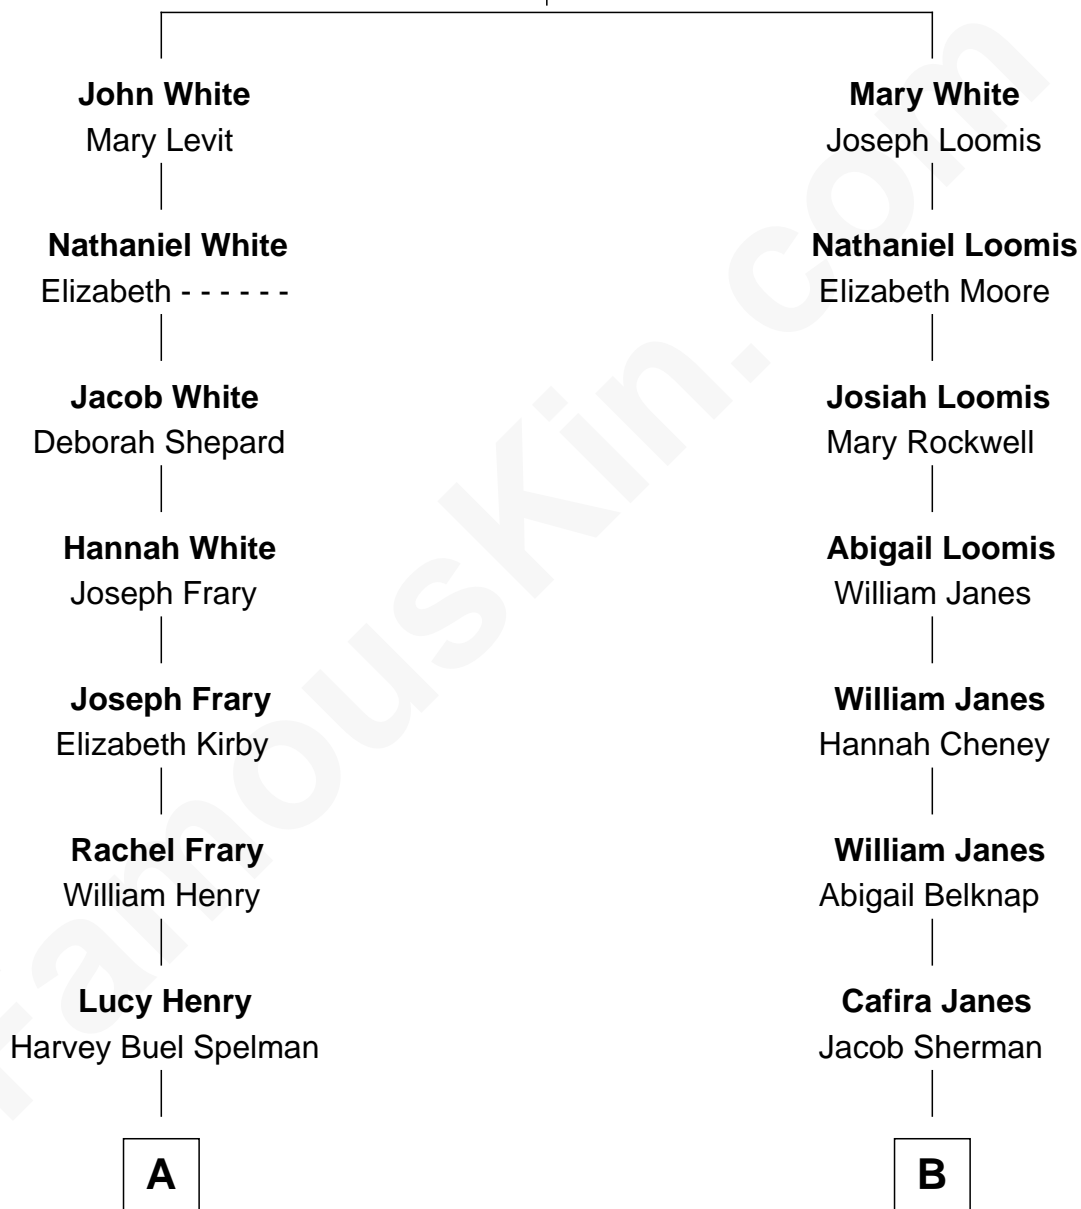

FamousKin.com Relationship Chart of

Nelson Rockefeller

41st U.S. Vice-President

9th cousin 1 time removed of

Norman Rockwell

American Artist

Robert White

Bridget Allgar

A

Laura Celestia Spelman
John Davison Rockefeller

John Davison Rockefeller
Abby Greene Aldrich

Nelson Rockefeller
41st U.S. Vice-President

B

Orilla Janes Sherman
Samuel Darling Rockwell

John William Rockwell
Phebe Boyce Waring