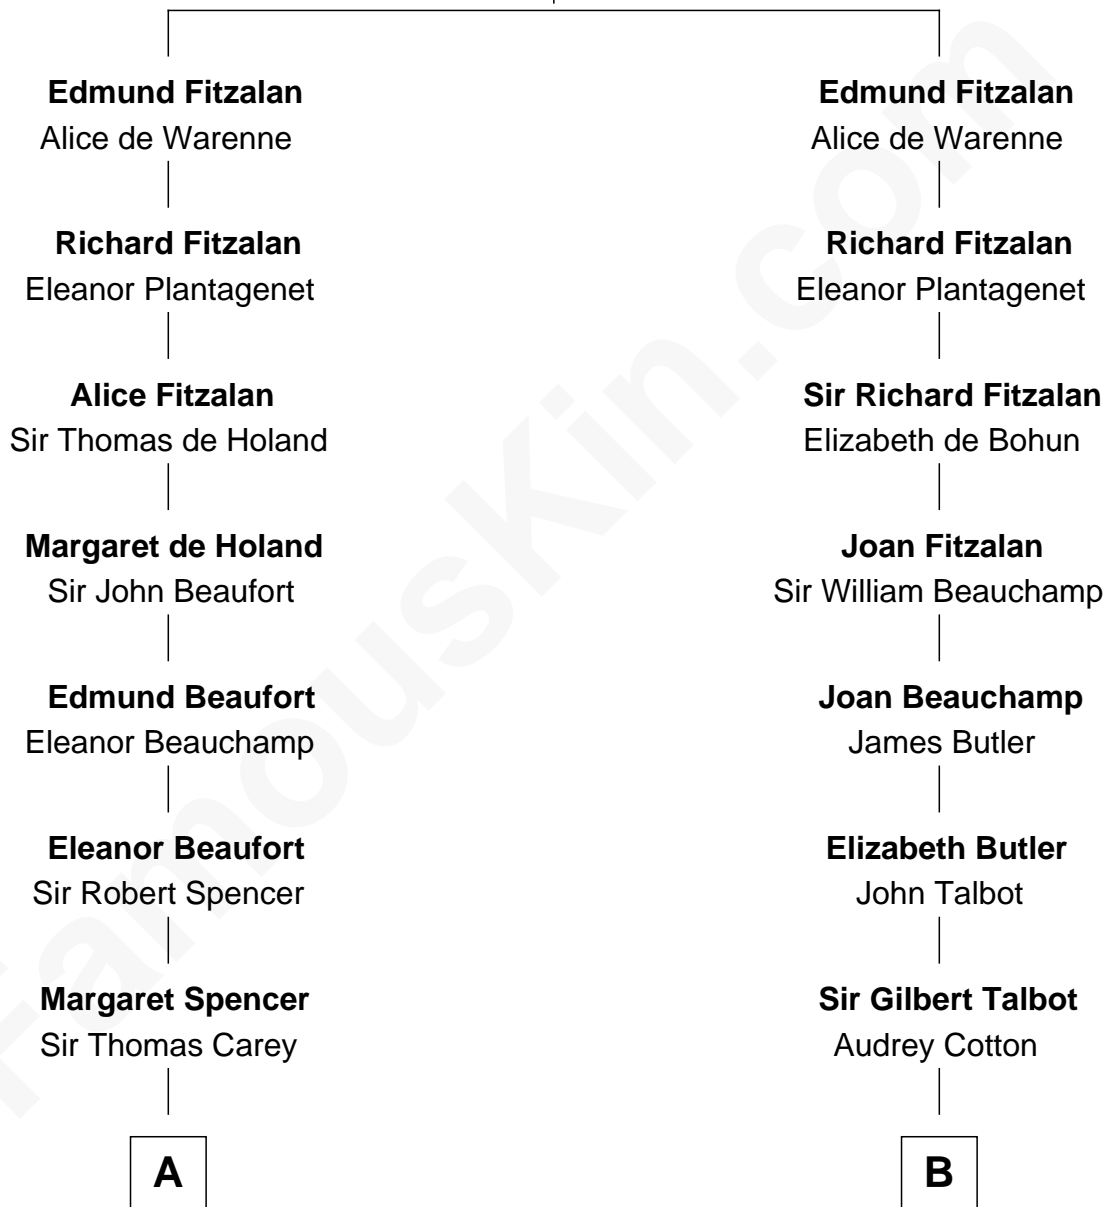

FamousKin.com Relationship Chart of

Nelson Rockefeller
41st U.S. Vice-President

20th cousin 1 time removed of

Norman Rockwell
American Artist

Richard Fitzalan
Alice de Saluzzo

C

Lucy Avery
Godfrey Lewis Rockefeller

William Avery Rockefeller
Eliza Davison

John Davison Rockefeller
Laura Celestia Spelman

John Davison Rockefeller
Abby Greene Aldrich

Nelson Rockefeller
41st U.S. Vice-President

D

Samuel Darling Rockwell
Orilla Janes Sherman