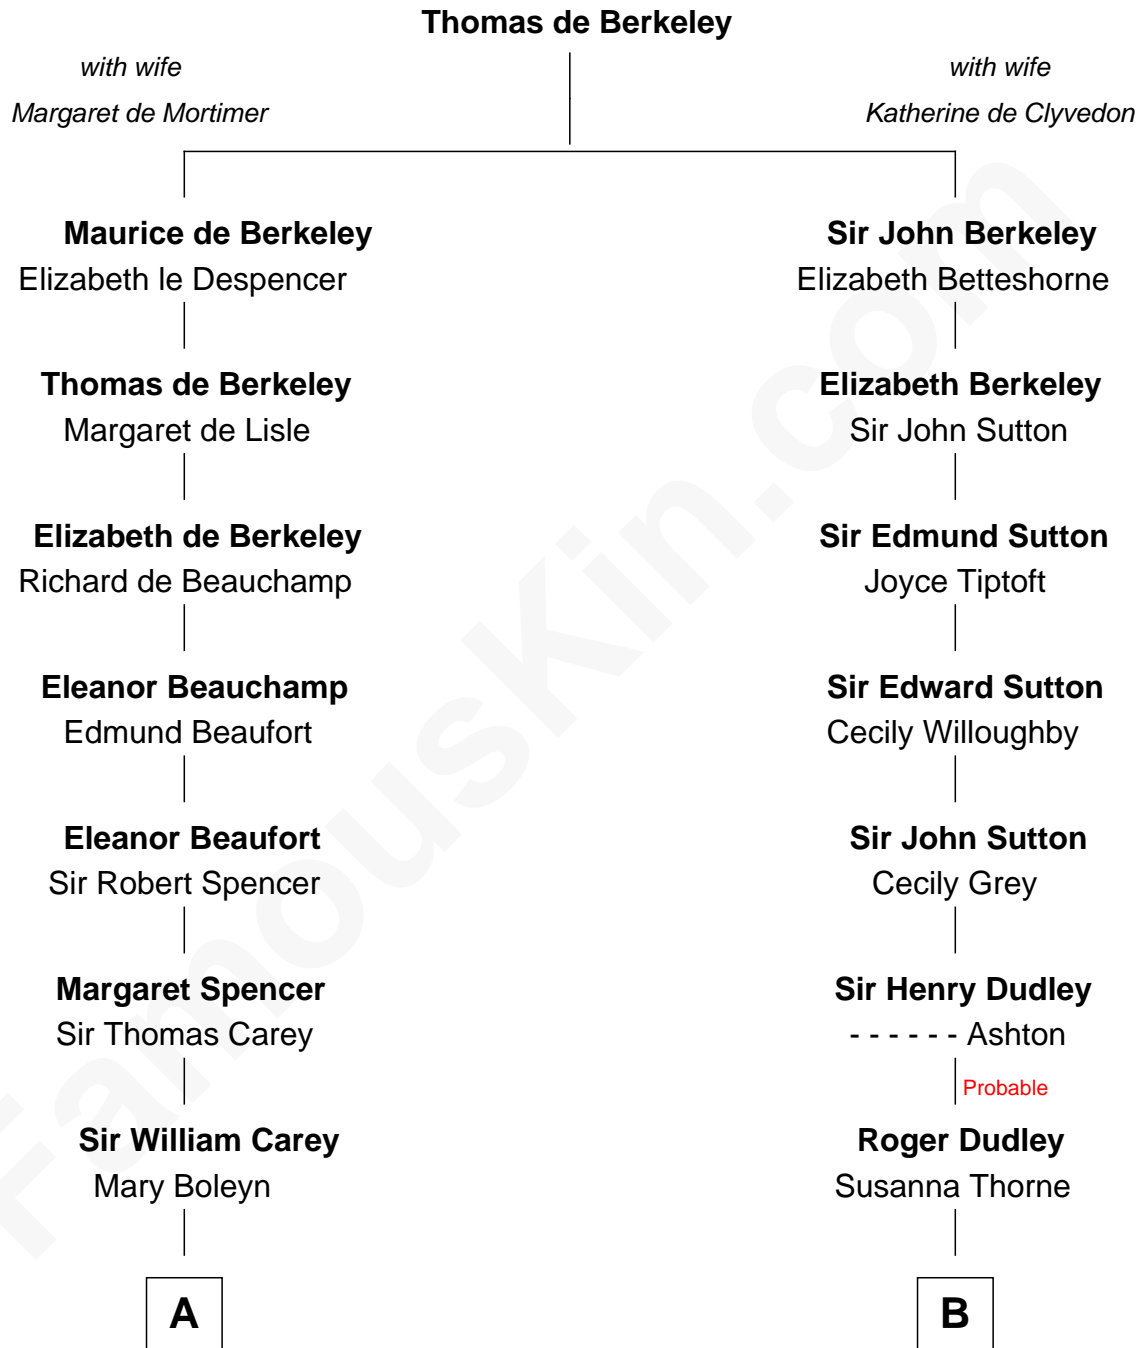

FamousKin.com Relationship Chart of

Nelson Rockefeller

41st U.S. Vice-President

13th cousin 7 times removed of

Nicholas Gilman

Signer of the U.S. Constitution

C

William Avery Rockefeller

Eliza Davison

John Davison Rockefeller

Laura Celestia Spelman

John Davison Rockefeller

Abby Greene Aldrich

Nelson Rockefeller

41st U.S. Vice-President

FamousKin.com