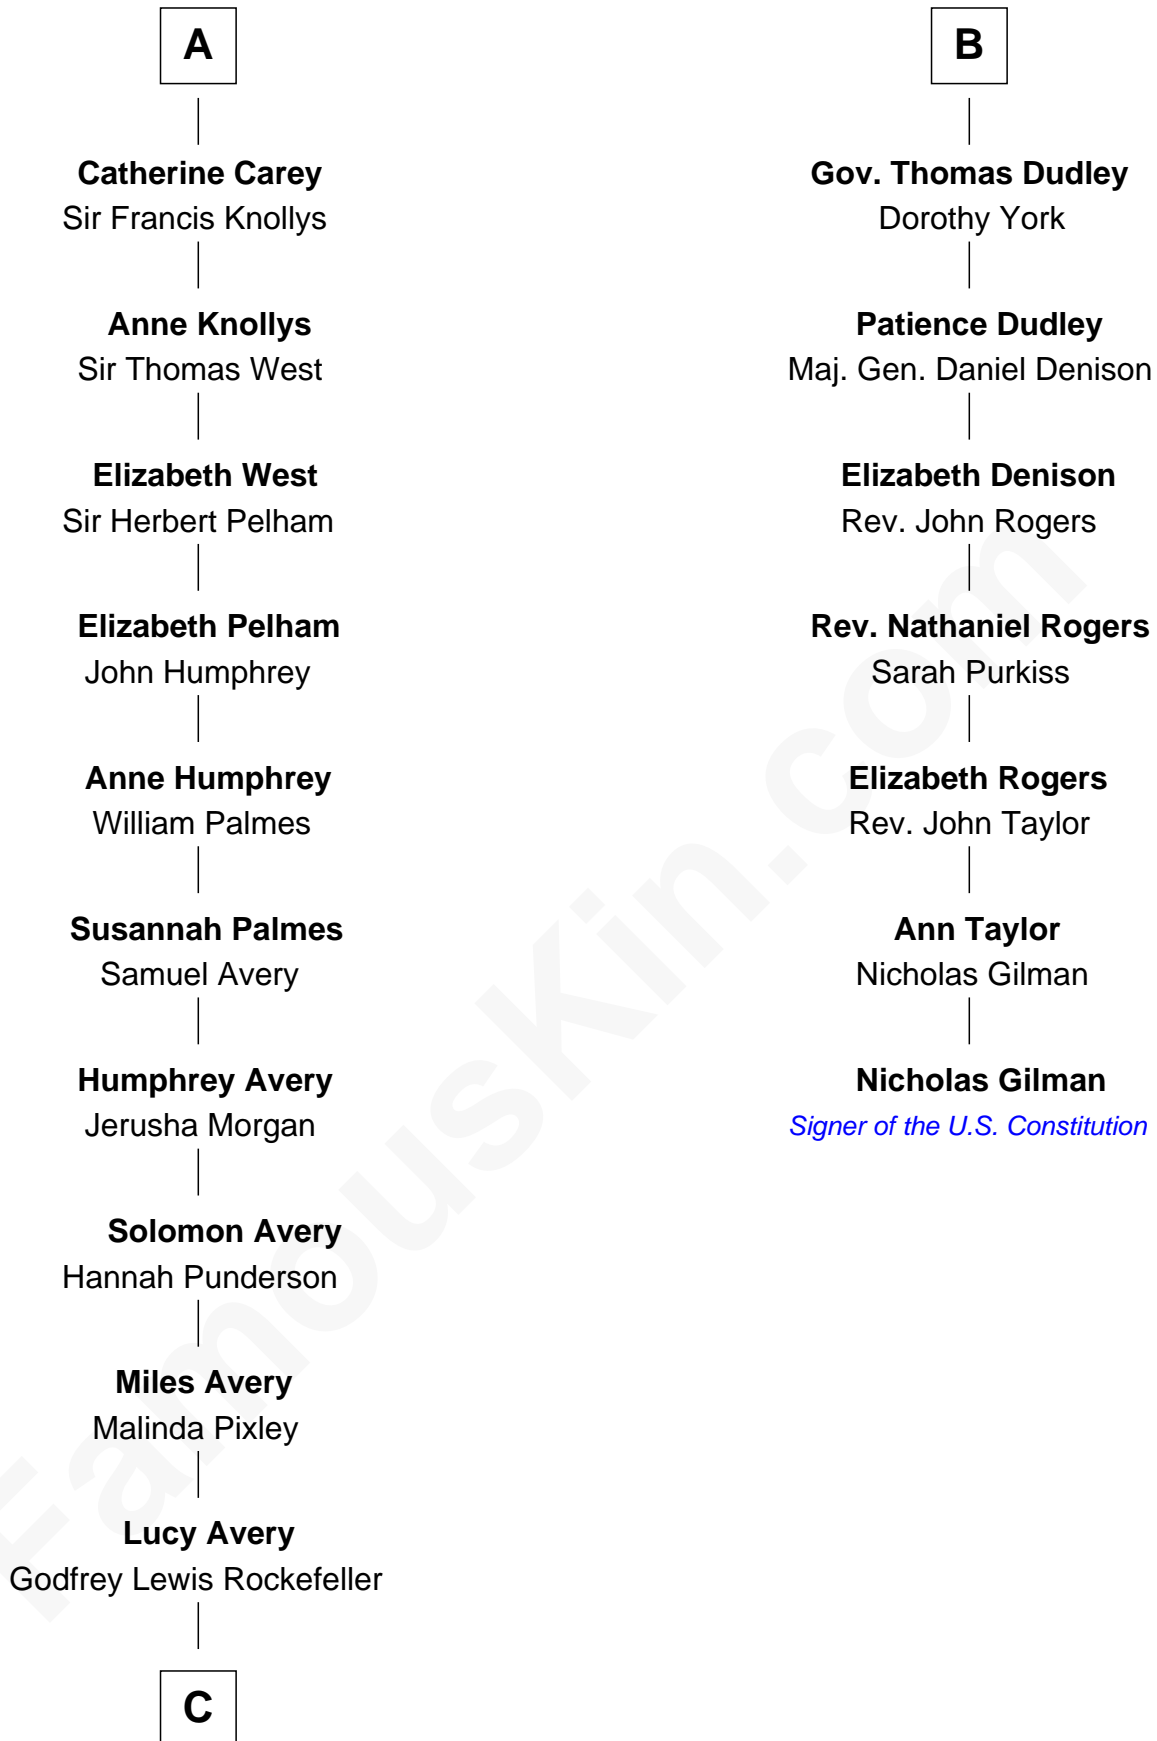

FamousKin.com Relationship Chart of

Nelson Rockefeller

41st U.S. Vice-President

13th cousin 7 times removed of

Nicholas Gilman

Signer of the U.S. Constitution

C

William Avery Rockefeller

Eliza Davison

John Davison Rockefeller

Laura Celestia Spelman

John Davison Rockefeller

Abby Greene Aldrich

Nelson Rockefeller

41st U.S. Vice-President

FamousKin.com