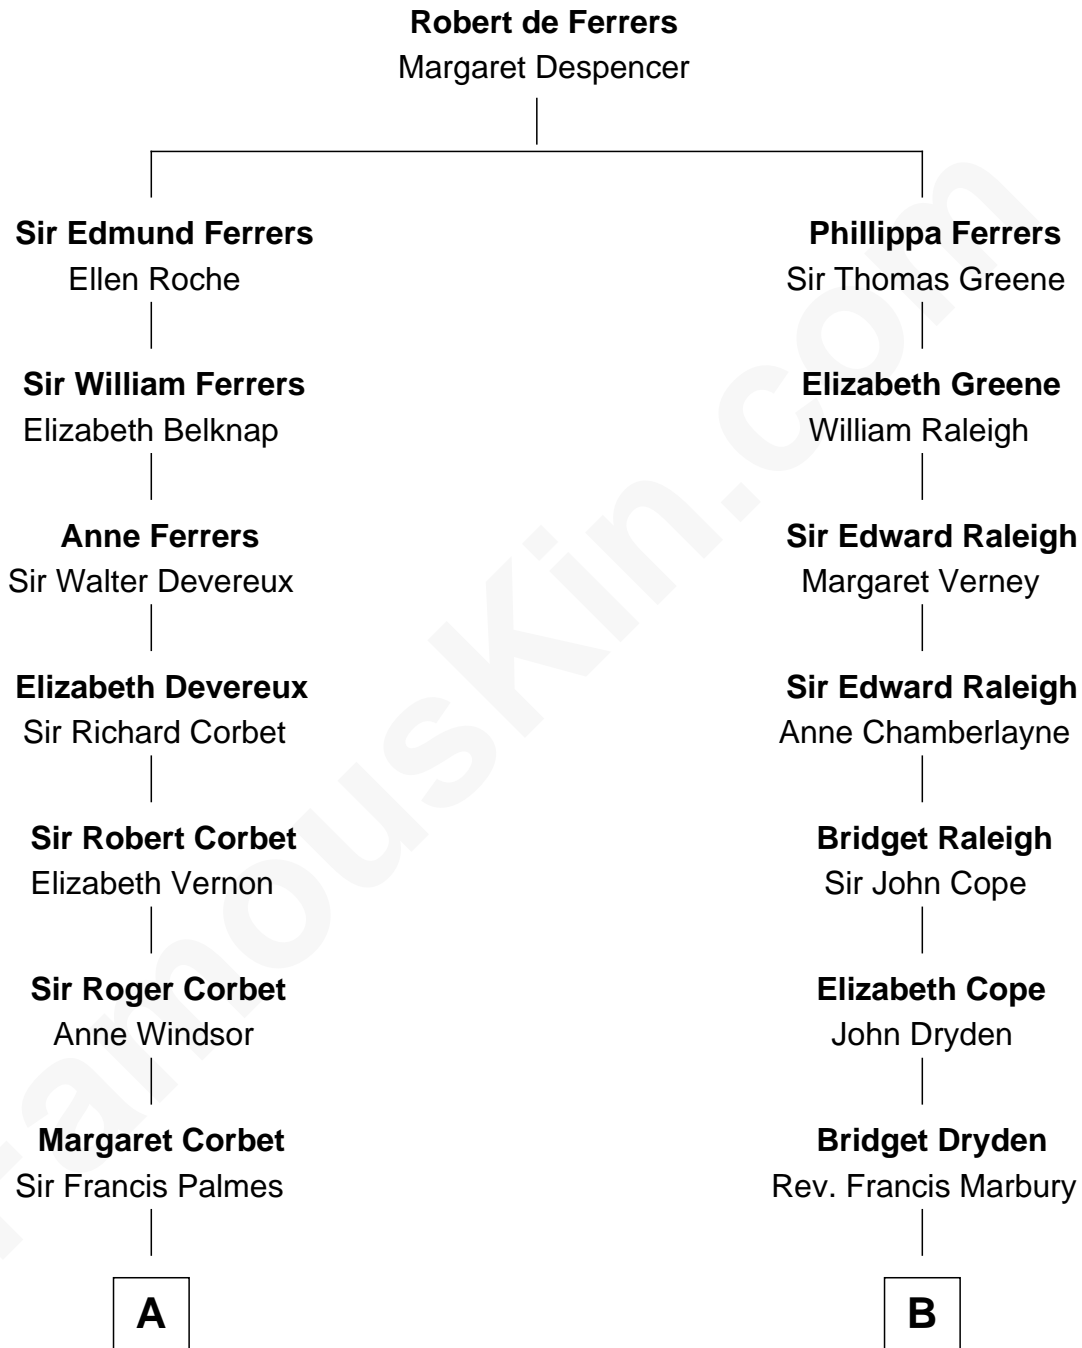

# FamousKin.com Relationship Chart of

**Nelson Rockefeller**

*41st U.S. Vice-President*

13th cousin 6 times removed of

**Nicholas Gilman**

*Signer of the U.S. Constitution*

C

John Davison Rockefeller

Laura Celestia Spelman

John Davison Rockefeller

Abby Greene Aldrich

Nelson Rockefeller

*41st U.S. Vice-President*

FamousKin.com