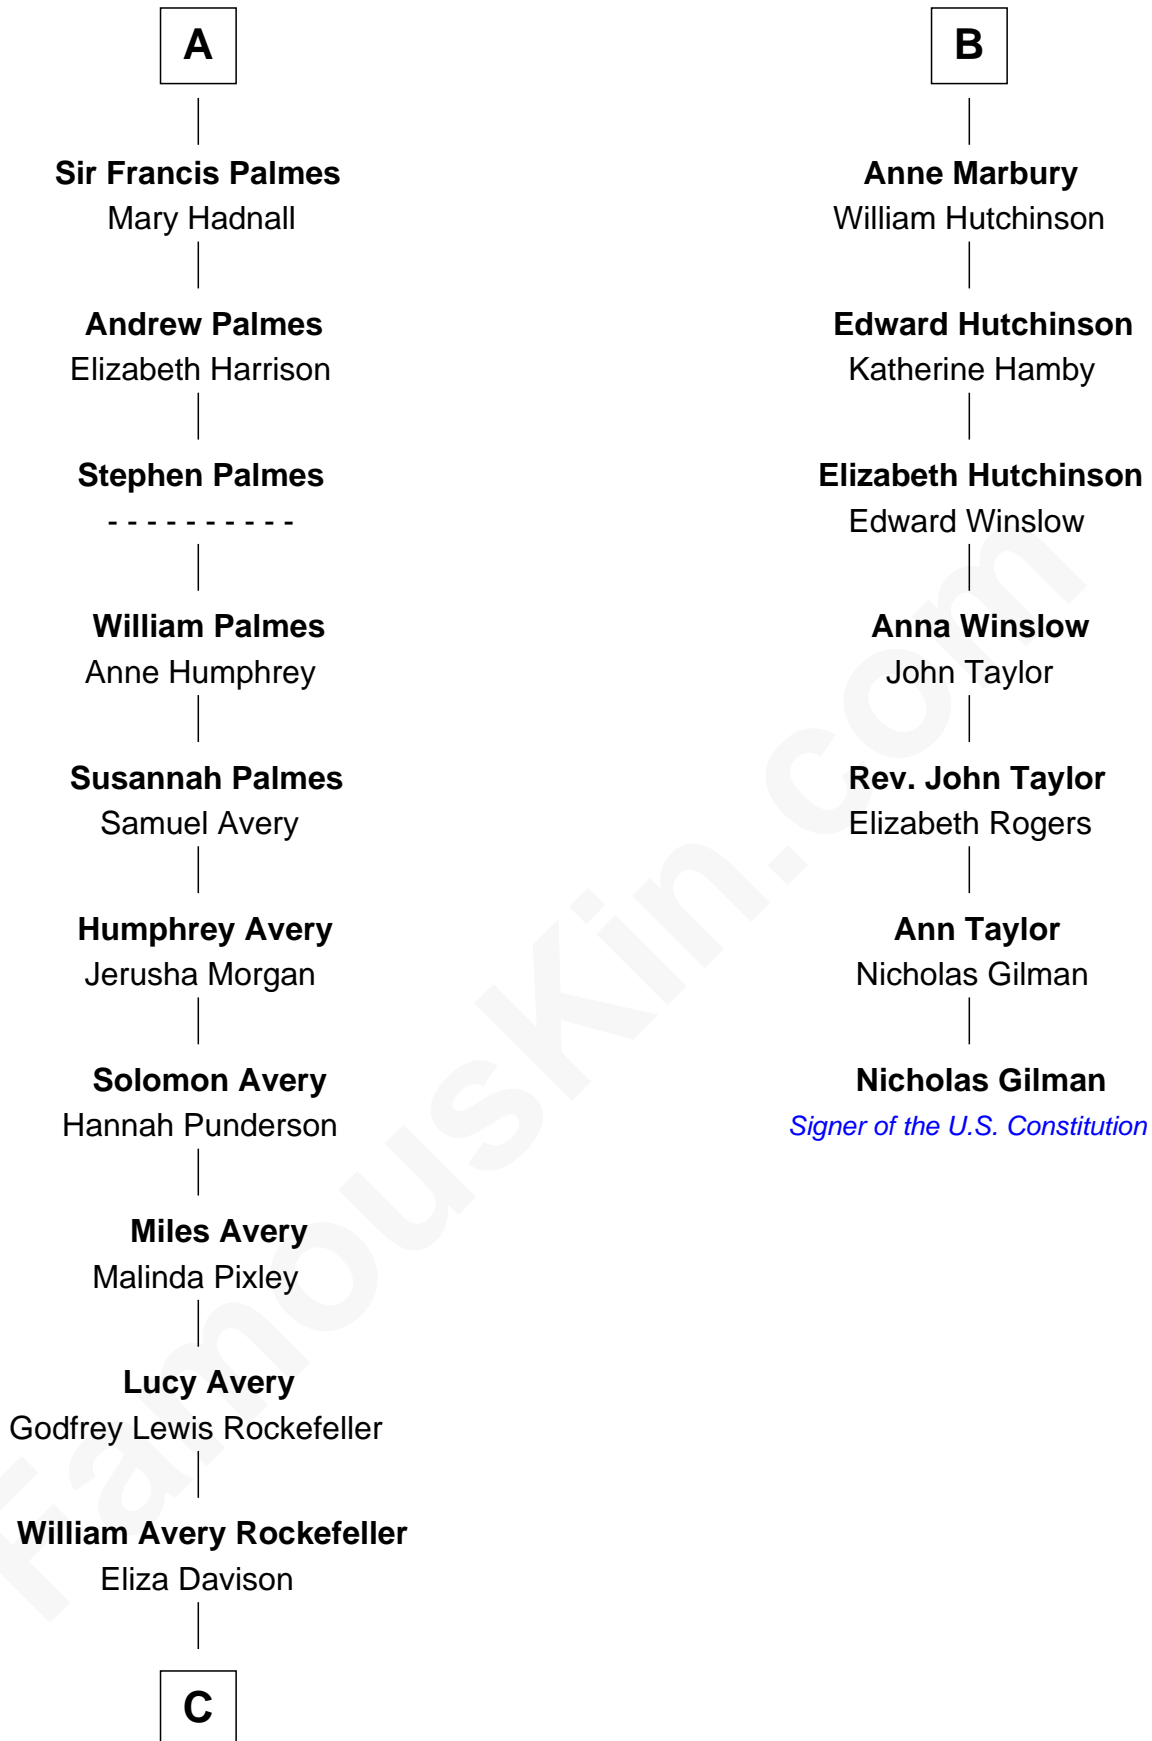

# FamousKin.com Relationship Chart of

**Nelson Rockefeller**

*41st U.S. Vice-President*

13th cousin 6 times removed of

**Nicholas Gilman**

*Signer of the U.S. Constitution*

C

John Davison Rockefeller

Laura Celestia Spelman

John Davison Rockefeller

Abby Greene Aldrich

Nelson Rockefeller

*41st U.S. Vice-President*

FamousKin.com