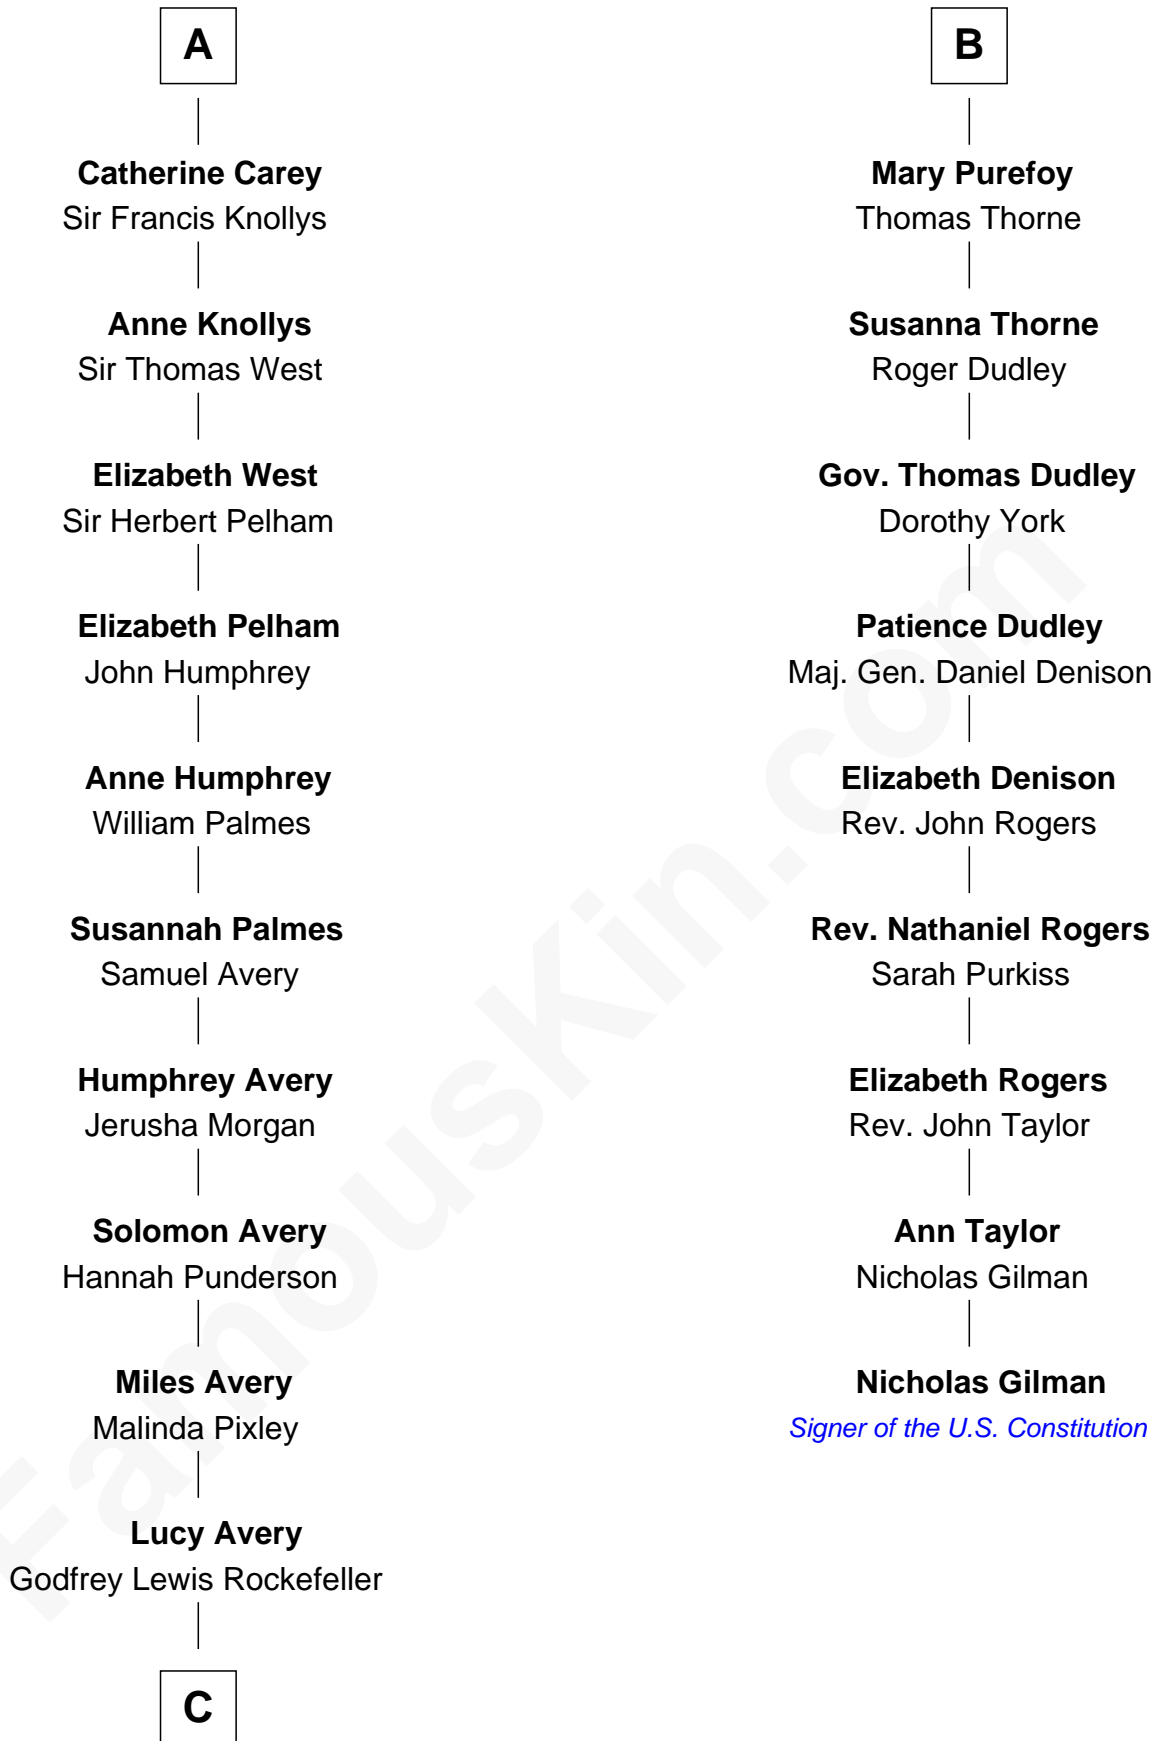

FamousKin.com Relationship Chart of

Nelson Rockefeller

41st U.S. Vice-President

15th cousin 5 times removed of

Nicholas Gilman

Signer of the U.S. Constitution

Sir John Howard

Alice de Bois

Sir Robert Howard

Margaret de Scales

Sir John Howard

Alice Tendring

Sir Robert Howard

Margaret Mowbray

Sir John Howard

Katherine Moleyns

John Denton

Alice Denton

Nicholas Purefoy

Edward Purefoy

Anne Fettiplace

B

C

William Avery Rockefeller

Eliza Davison

John Davison Rockefeller

Laura Celestia Spelman

John Davison Rockefeller

Abby Greene Aldrich

Nelson Rockefeller

41st U.S. Vice-President

FamousKin.com