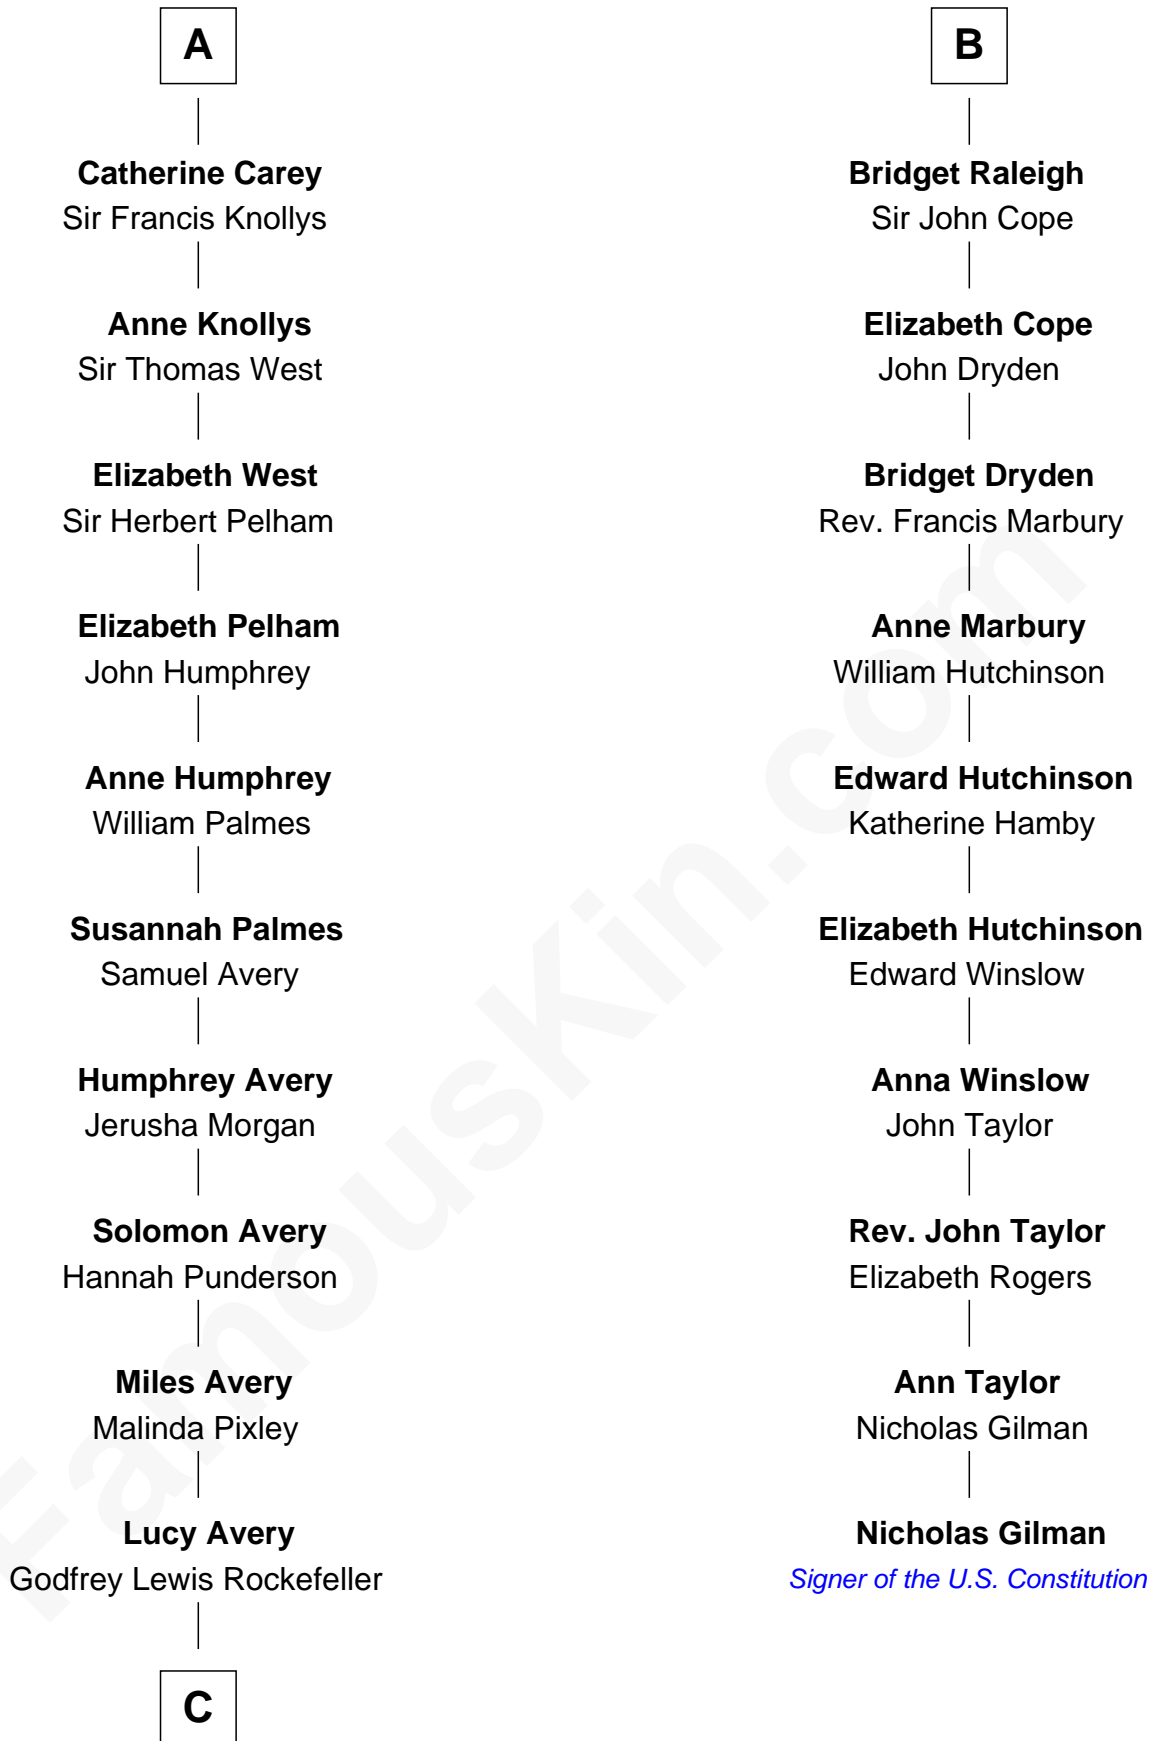

FamousKin.com Relationship Chart of

Nelson Rockefeller

41st U.S. Vice-President

16th cousin 4 times removed of

Nicholas Gilman

Signer of the U.S. Constitution

Hugh le Despencer

Eleanor de Clare

Eleanor Beaufort

Sir Robert Spencer

Margaret Spencer

Sir Thomas Carey

Sir William Carey

Mary Boleyn

A

Sir Edward le Despencer

William Raleigh

Sir Edward Raleigh

Margaret Verney

Sir Edward Raleigh

Anne Chamberlayne

B

C

William Avery Rockefeller

Eliza Davison

John Davison Rockefeller

Laura Celestia Spelman

John Davison Rockefeller

Abby Greene Aldrich

Nelson Rockefeller

41st U.S. Vice-President

FamousKin.com