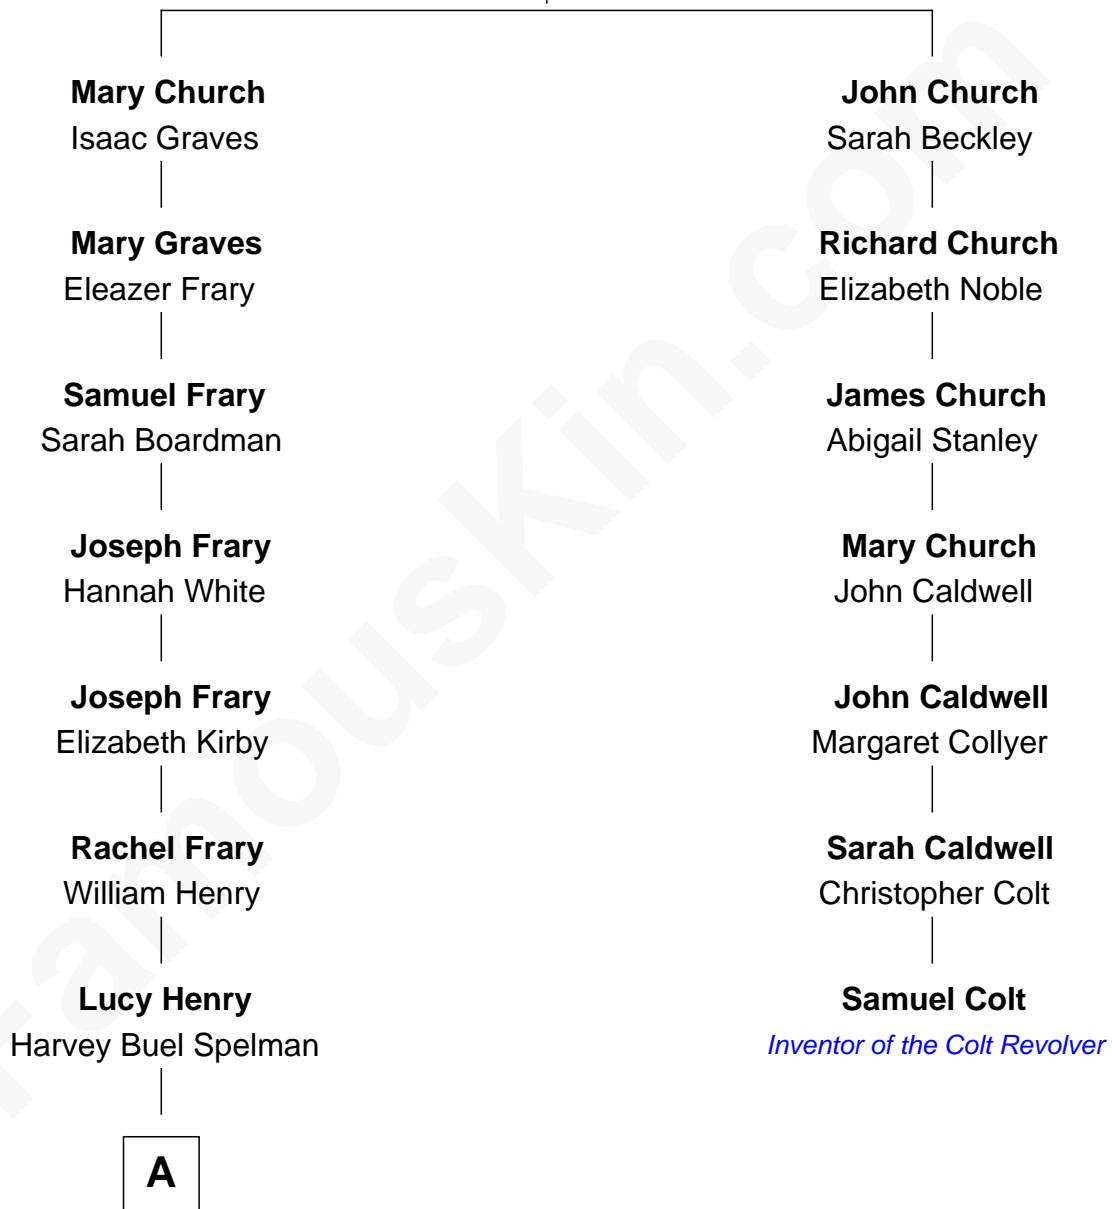

FamousKin.com Relationship Chart of

Nelson Rockefeller

41st U.S. Vice-President

6th cousin 3 times removed of

Samuel Colt

Inventor of the Colt Revolver

Richard Church

Anna Marsh

A

—
Laura Celestia Spelman
John Davison Rockefeller

—
John Davison Rockefeller
Abby Greene Aldrich

—
Nelson Rockefeller
41st U.S. Vice-President

FamousKin.com