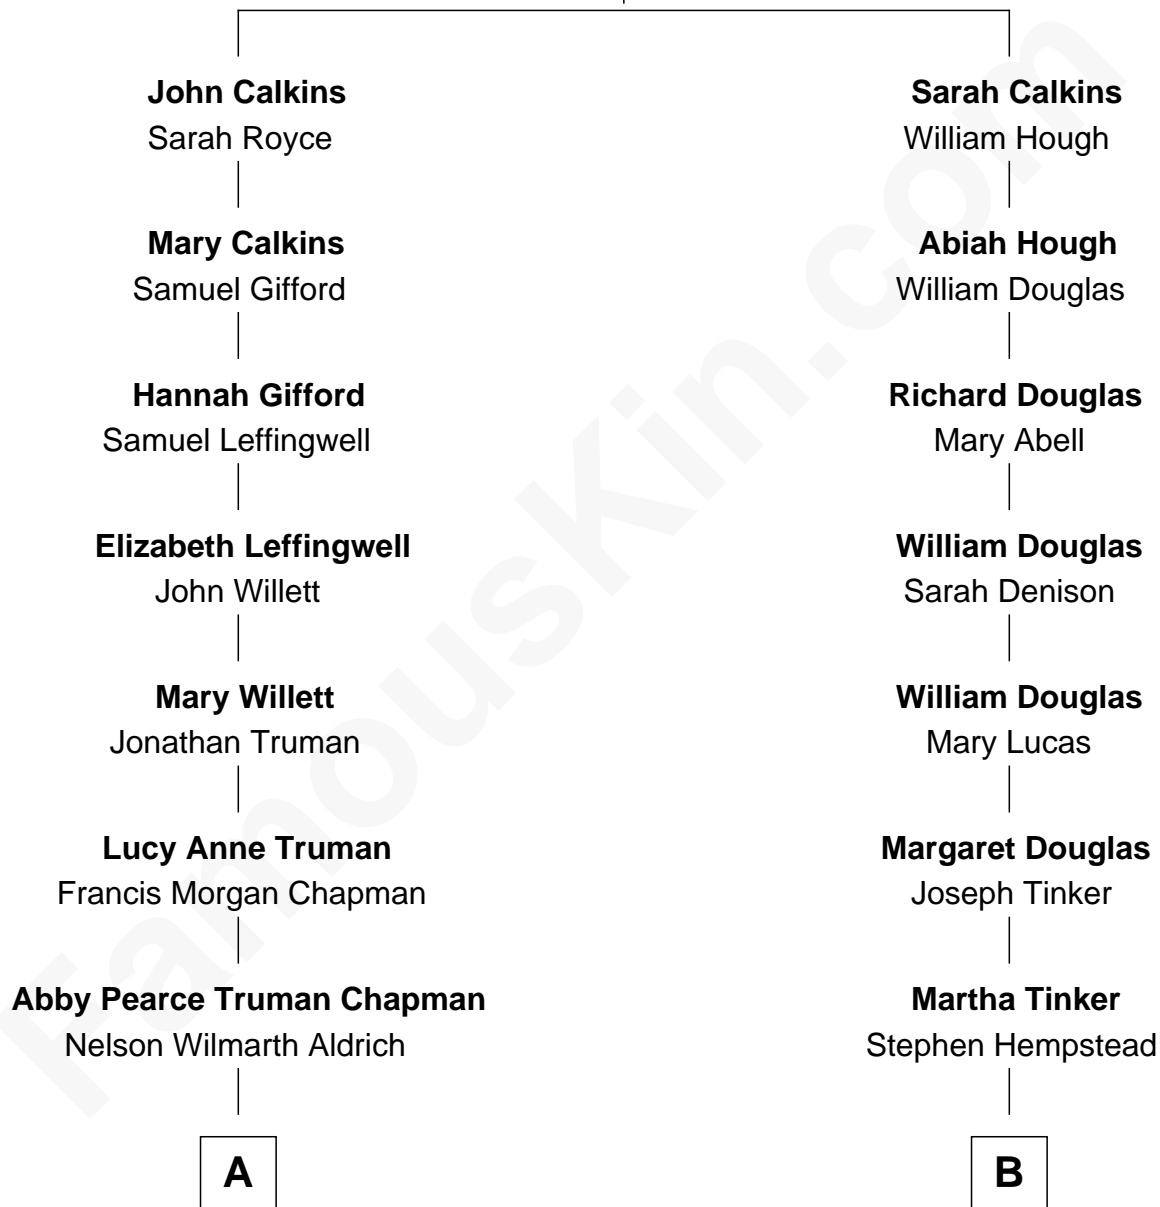

FamousKin.com Relationship Chart of

Nelson Rockefeller

41st U.S. Vice-President

8th cousin 4 times removed of

Richard Gere

Movie Actor

Hugh Calkins

Anne - - - - -

A

Abby Greene Aldrich
John Davison Rockefeller

Nelson Rockefeller
41st U.S. Vice-President

B

Gurdon Douglass Hempstead
Mary L. Newton

Julia Anne Hempstead
Elisha Thomas Tiffany

Nelson Leroy Tiffany
Evaline Harriet Williams