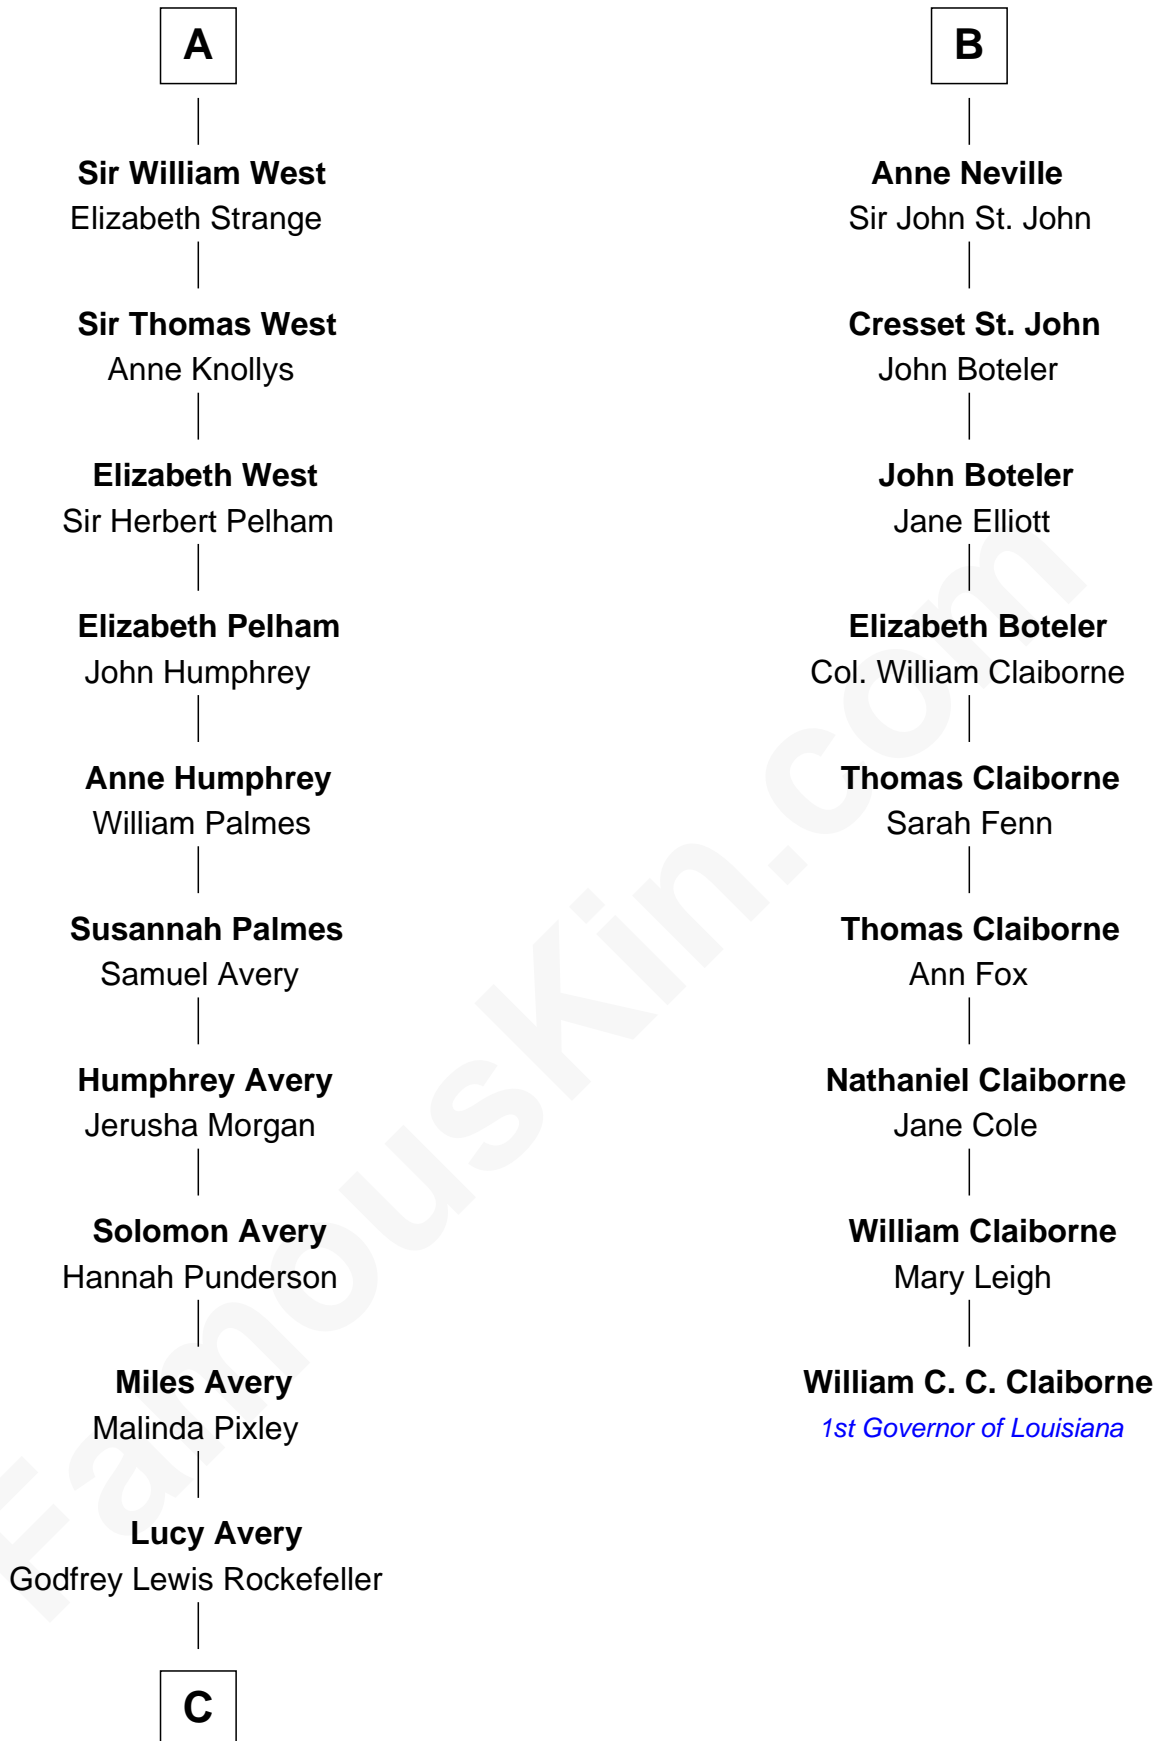

FamousKin.com Relationship Chart of

Nelson Rockefeller

41st U.S. Vice-President

15th cousin 5 times removed of

William C. C. Claiborne

1st Governor of Louisiana

John de la Warre

Joan de Grelle

Sir John de la Warre

Margaret de Holland

Roger de la Warre

Eleanor Mowbray

Joan de la Warre

Sir Thomas West

Sir Reynold West

Margaret Thorley

Sir Richard West

Katherine Hungerford

Sir Thomas West

Eleanor Copley

Sir George West

Elizabeth Morton

A

Catherine de la Warre

Catherine Curzon

Isabel Griffin

Thomas Neville

Thomas Neville

Alice Wauton

B

C

William Avery Rockefeller