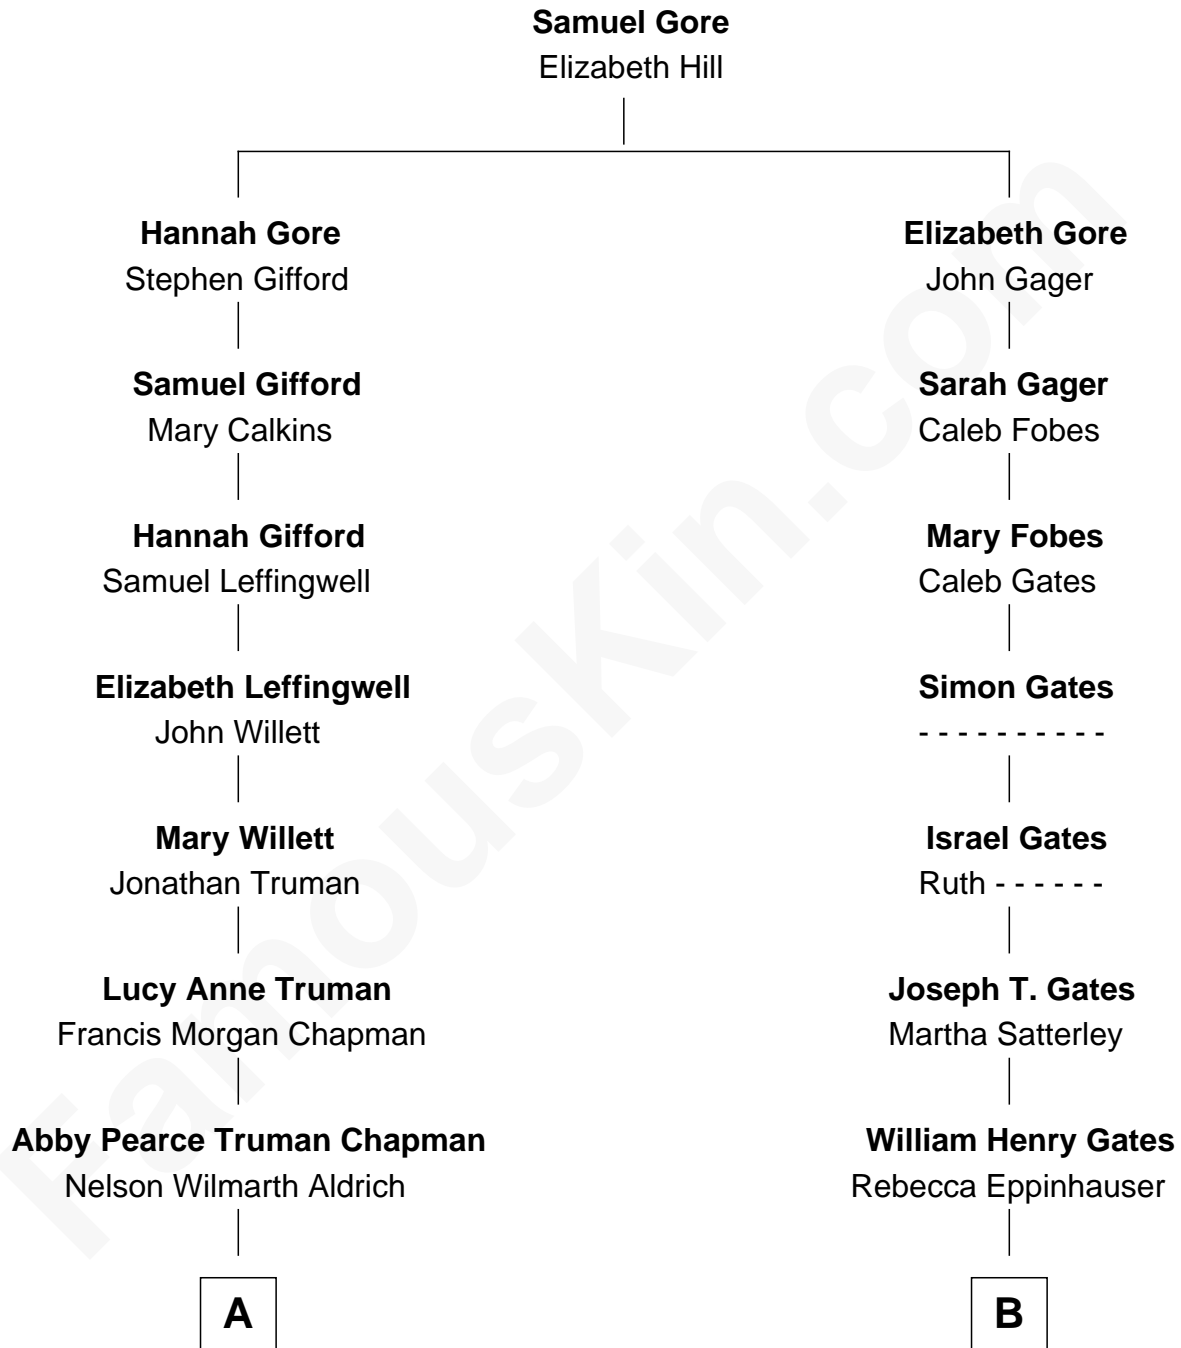

FamousKin.com Relationship Chart of

Nelson Rockefeller
41st U.S. Vice-President

8th cousin 1 time removed of

Bill Gates
Founder of Microsoft

A

Abby Greene Aldrich
John Davison Rockefeller

Nelson Rockefeller
41st U.S. Vice-President

B

William Henry Gates
Lillian Elizabeth Rice

William Henry Gates
Mary A. Maxwell

Bill Gates
Founder of Microsoft

FamousKin.com