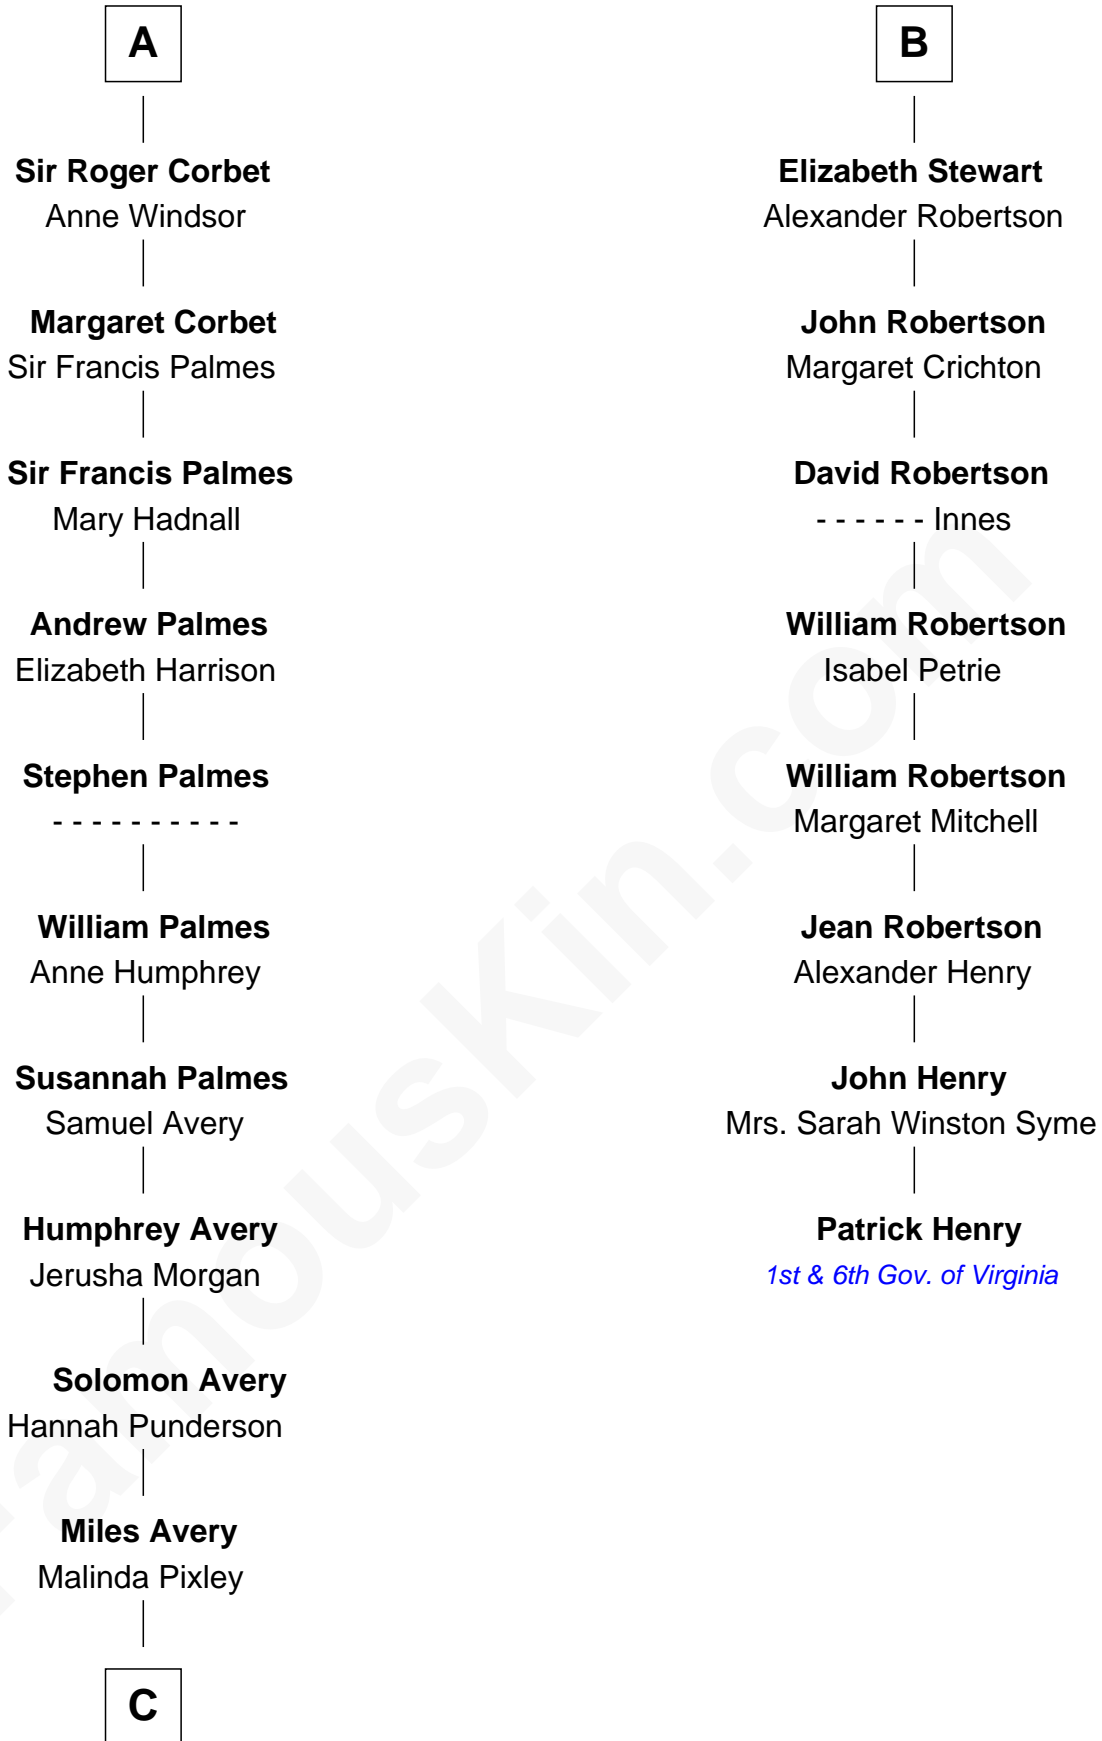

# FamousKin.com Relationship Chart of

**Nelson Rockefeller**

*41st U.S. Vice-President*

14th cousin 7 times removed of

**Patrick Henry**

*1st and 6th Governor of Virginia*

**William de Beauchamp**

Maud FitzJohn

**C**

—  
**Lucy Avery**

Godfrey Lewis Rockefeller

—  
**William Avery Rockefeller**

Eliza Davison

—  
**John Davison Rockefeller**

Laura Celestia Spelman

—  
**John Davison Rockefeller**

Abby Greene Aldrich

—  
**Nelson Rockefeller**

*41st U.S. Vice-President*

FamousKin.com