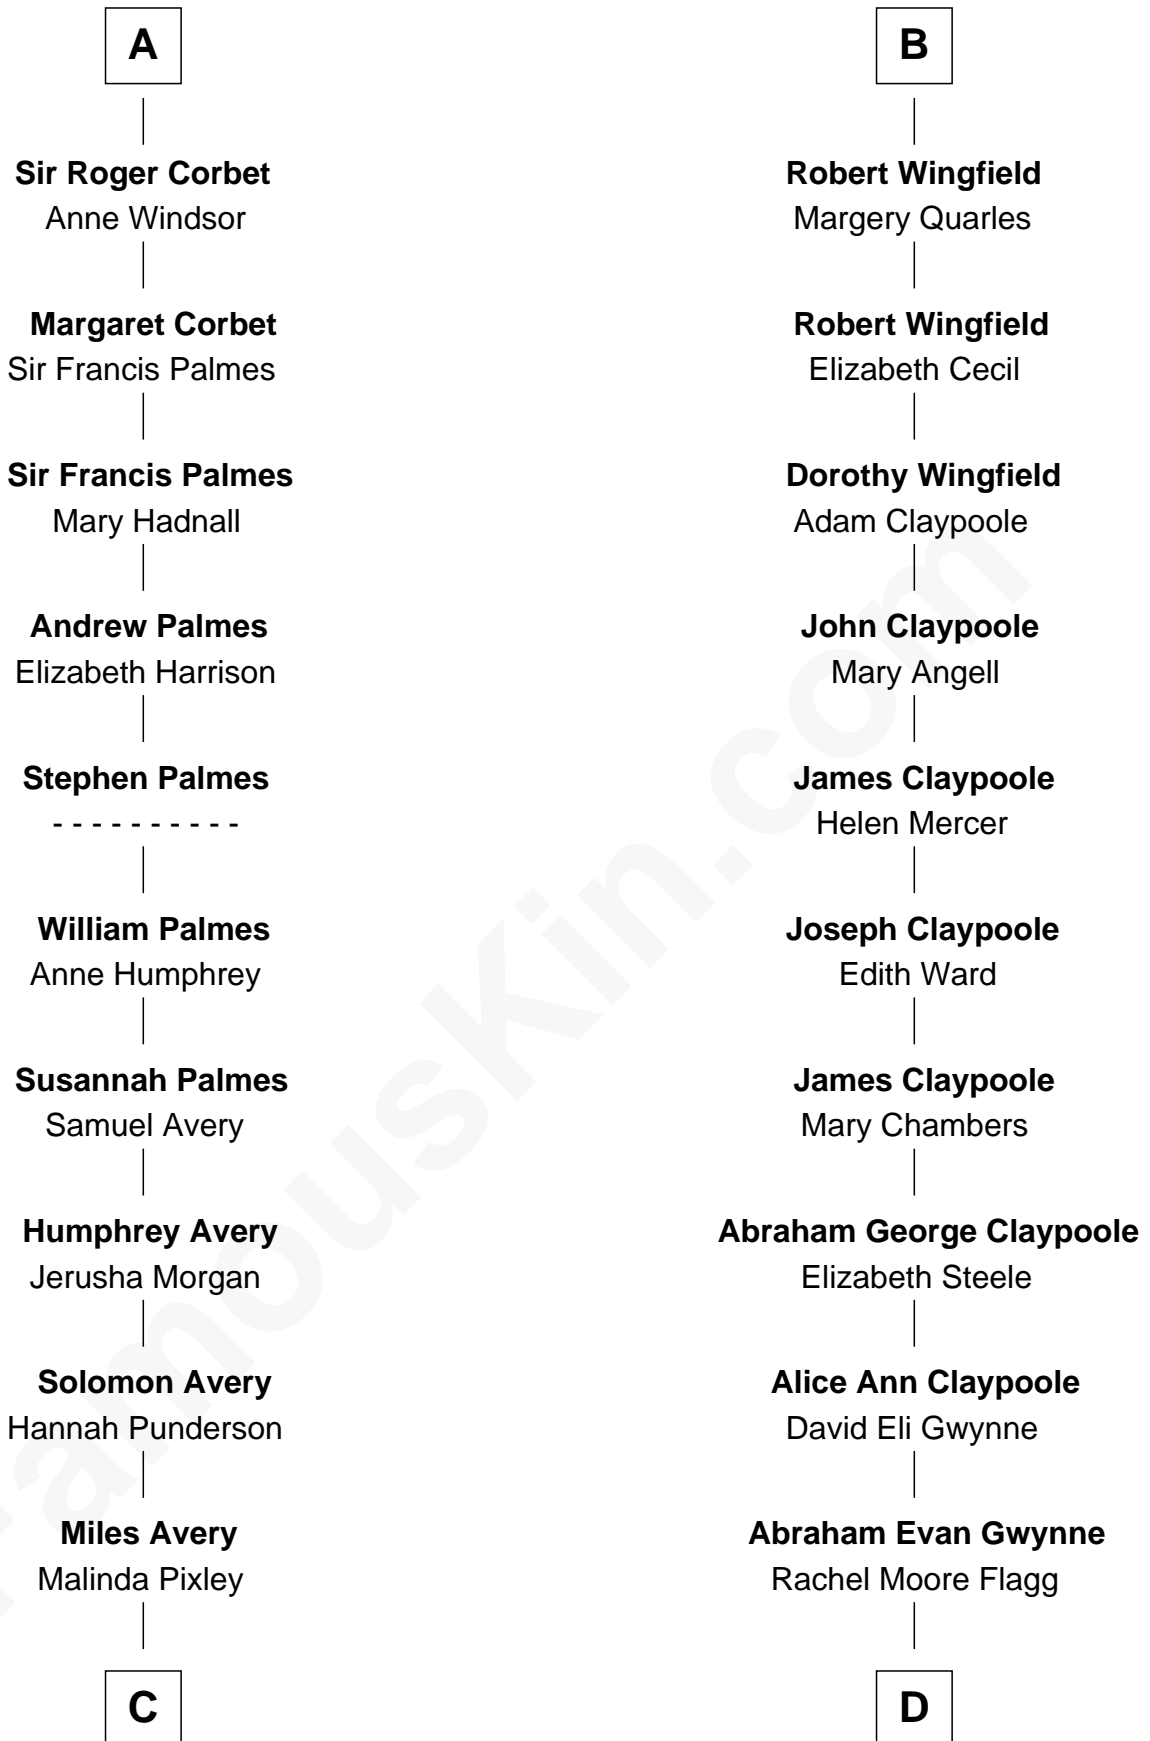

# FamousKin.com Relationship Chart of

**Nelson Rockefeller**  
41st U.S. Vice-President

20th cousin 1 time removed of

**Anderson Cooper**  
Television Journalist

**C**

**Lucy Avery**  
Godfrey Lewis Rockefeller

**William Avery Rockefeller**  
Eliza Davison

**John Davison Rockefeller**  
Laura Celestia Spelman

**John Davison Rockefeller**  
Abby Greene Aldrich

**Nelson Rockefeller**  
*41st U.S. Vice-President*

**D**

**Alice Claypoole Gwynne**  
Cornelius Vanderbilt

**Reginald Claypoole Vanderbilt**  
Gloria Maria Mercedes Morgan

**Gloria Laura Morgan Vanderbilt**  
Wyatt Emory Cooper

**Anderson Cooper**  
*Television Journalist*