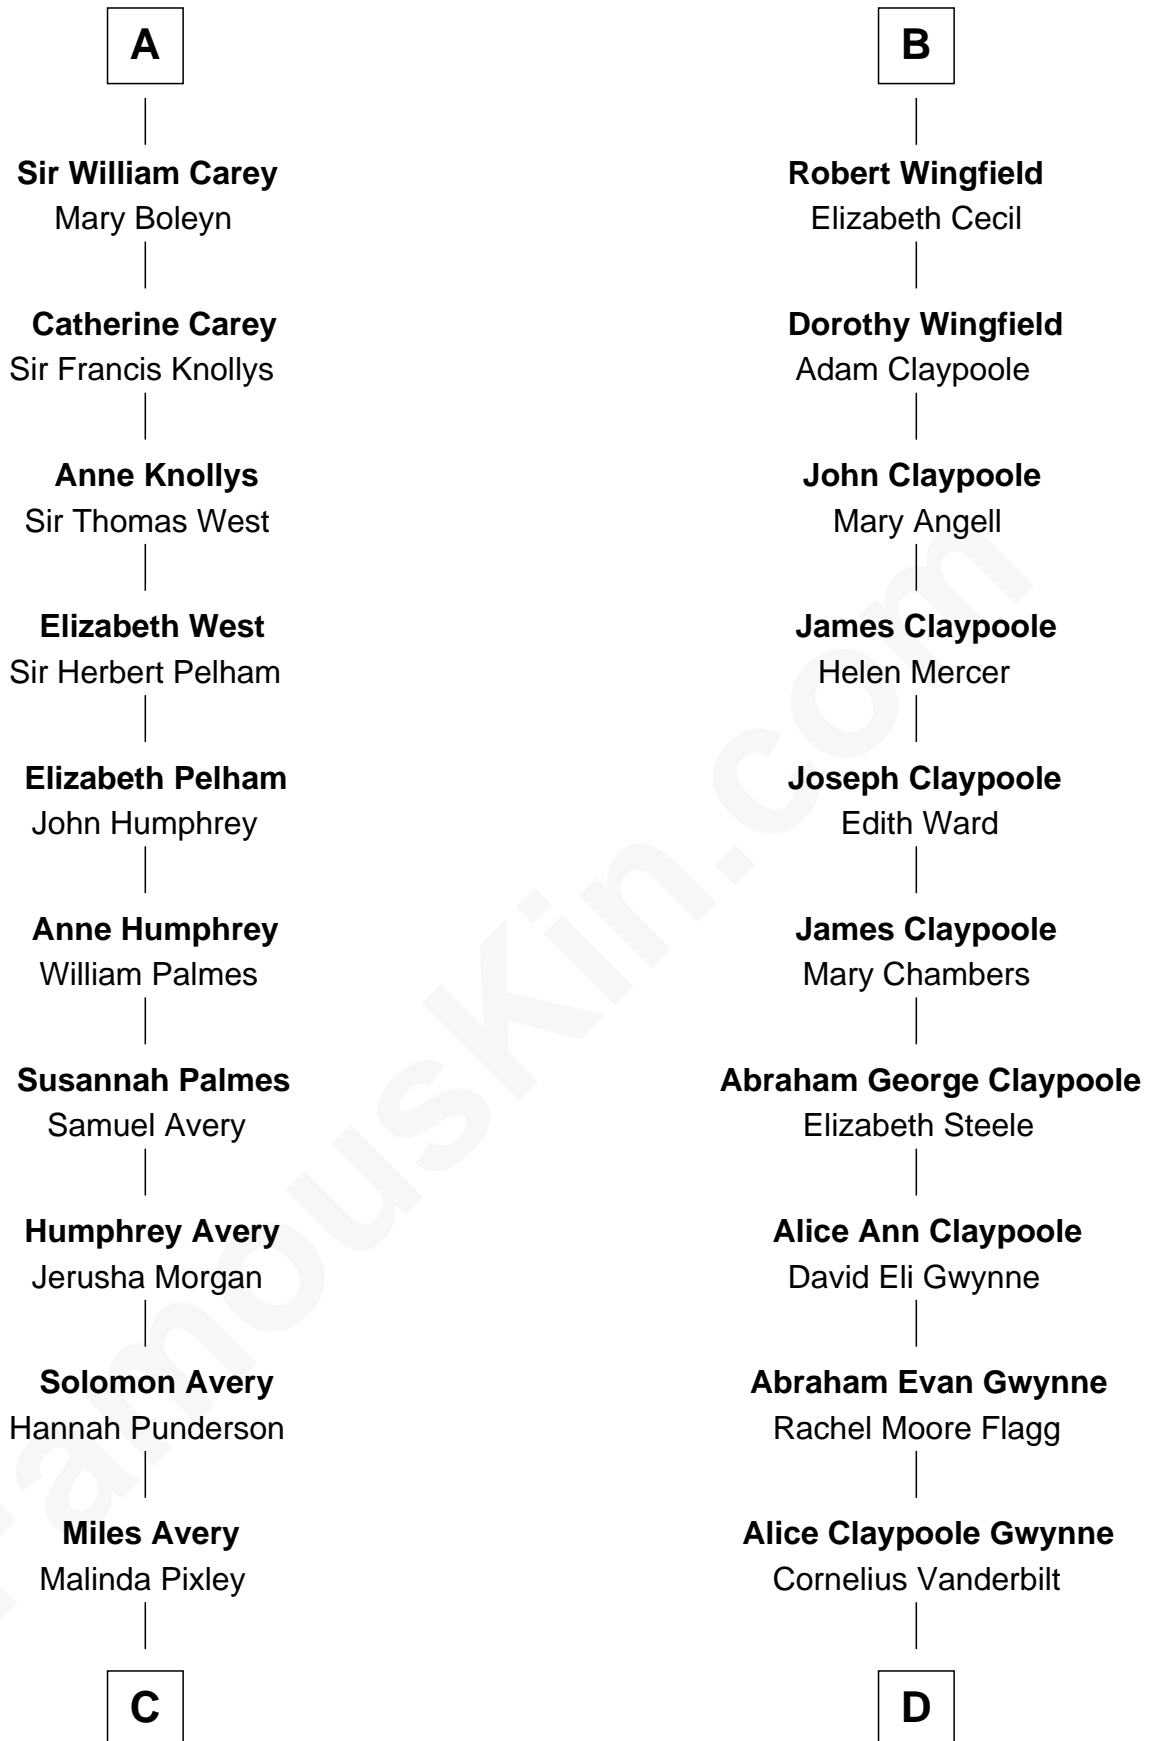

FamousKin.com Relationship Chart of

Nelson Rockefeller
41st U.S. Vice-President

19th cousin 2 times removed of

Anderson Cooper
Television Journalist

Richard Fitzalan
Alice de Saluzzo

C

Lucy Avery
Godfrey Lewis Rockefeller

William Avery Rockefeller
Eliza Davison

John Davison Rockefeller
Laura Celestia Spelman

John Davison Rockefeller
Abby Greene Aldrich

Nelson Rockefeller
41st U.S. Vice-President

D

Reginald Claypoole Vanderbilt
Gloria Maria Mercedes Morgan

Gloria Laura Morgan Vanderbilt
Wyatt Emory Cooper

Anderson Cooper
Television Journalist