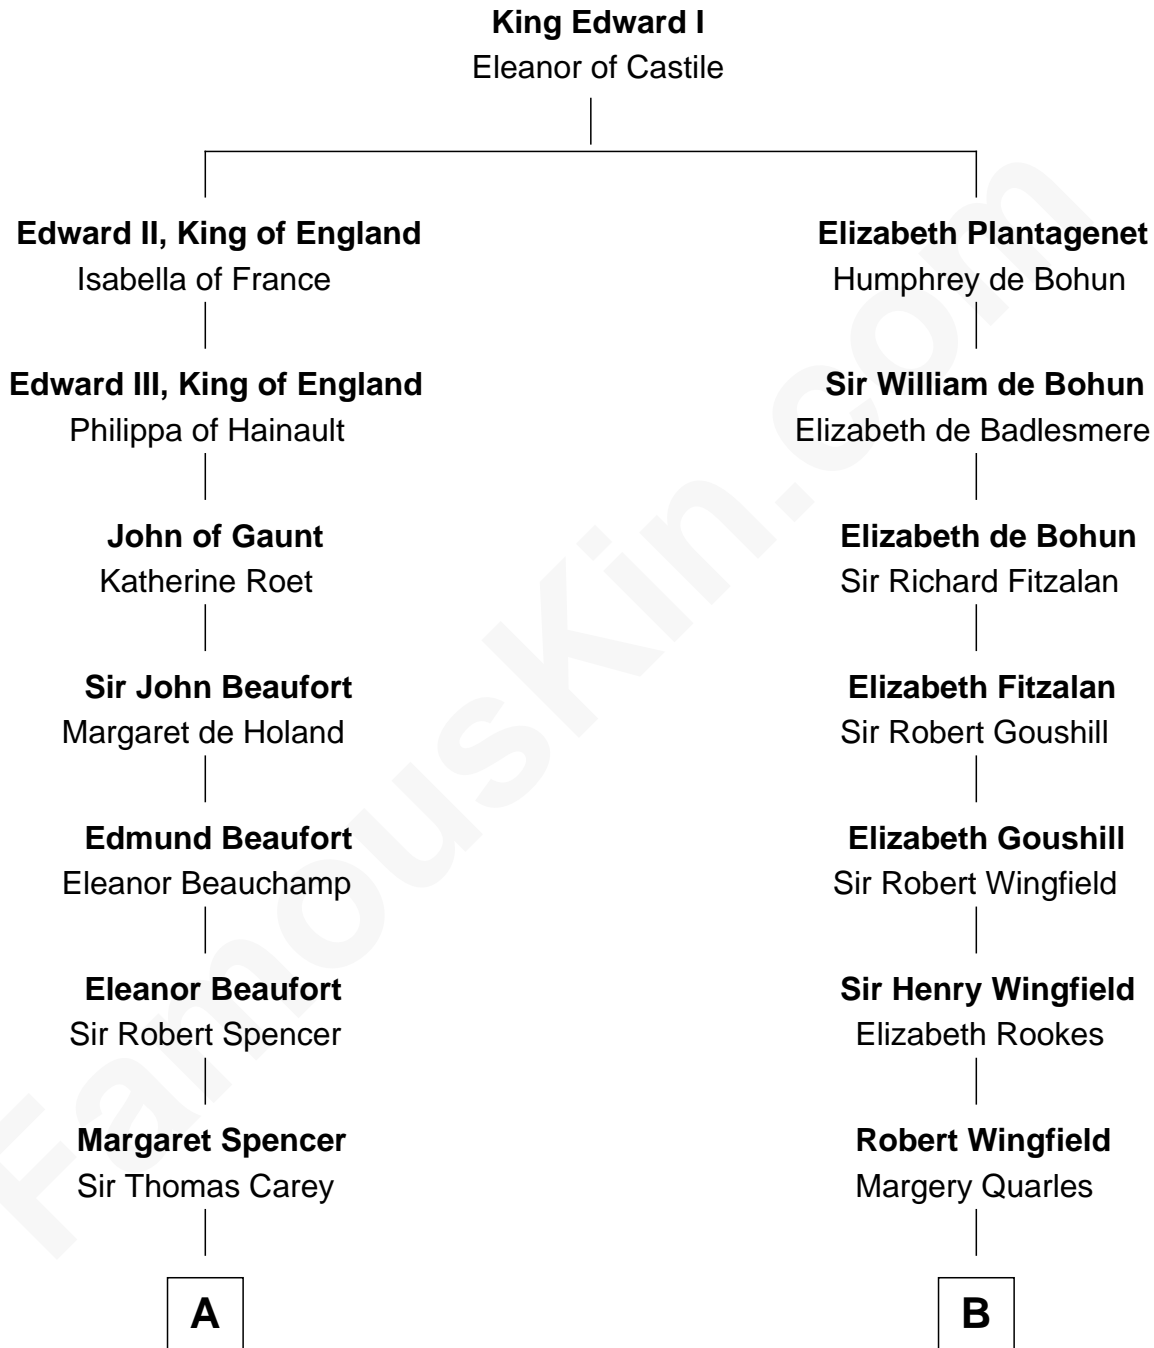

# FamousKin.com Relationship Chart of

**Nelson Rockefeller**

*41st U.S. Vice-President*

18th cousin 3 times removed of

**Gloria Vanderbilt**

*Fashion Designer*

**C**

**Lucy Avery**  
Godfrey Lewis Rockefeller

**William Avery Rockefeller**  
Eliza Davison

**John Davison Rockefeller**  
Laura Celestia Spelman

**John Davison Rockefeller**  
Abby Greene Aldrich

**Nelson Rockefeller**  
*41st U.S. Vice-President*

**D**