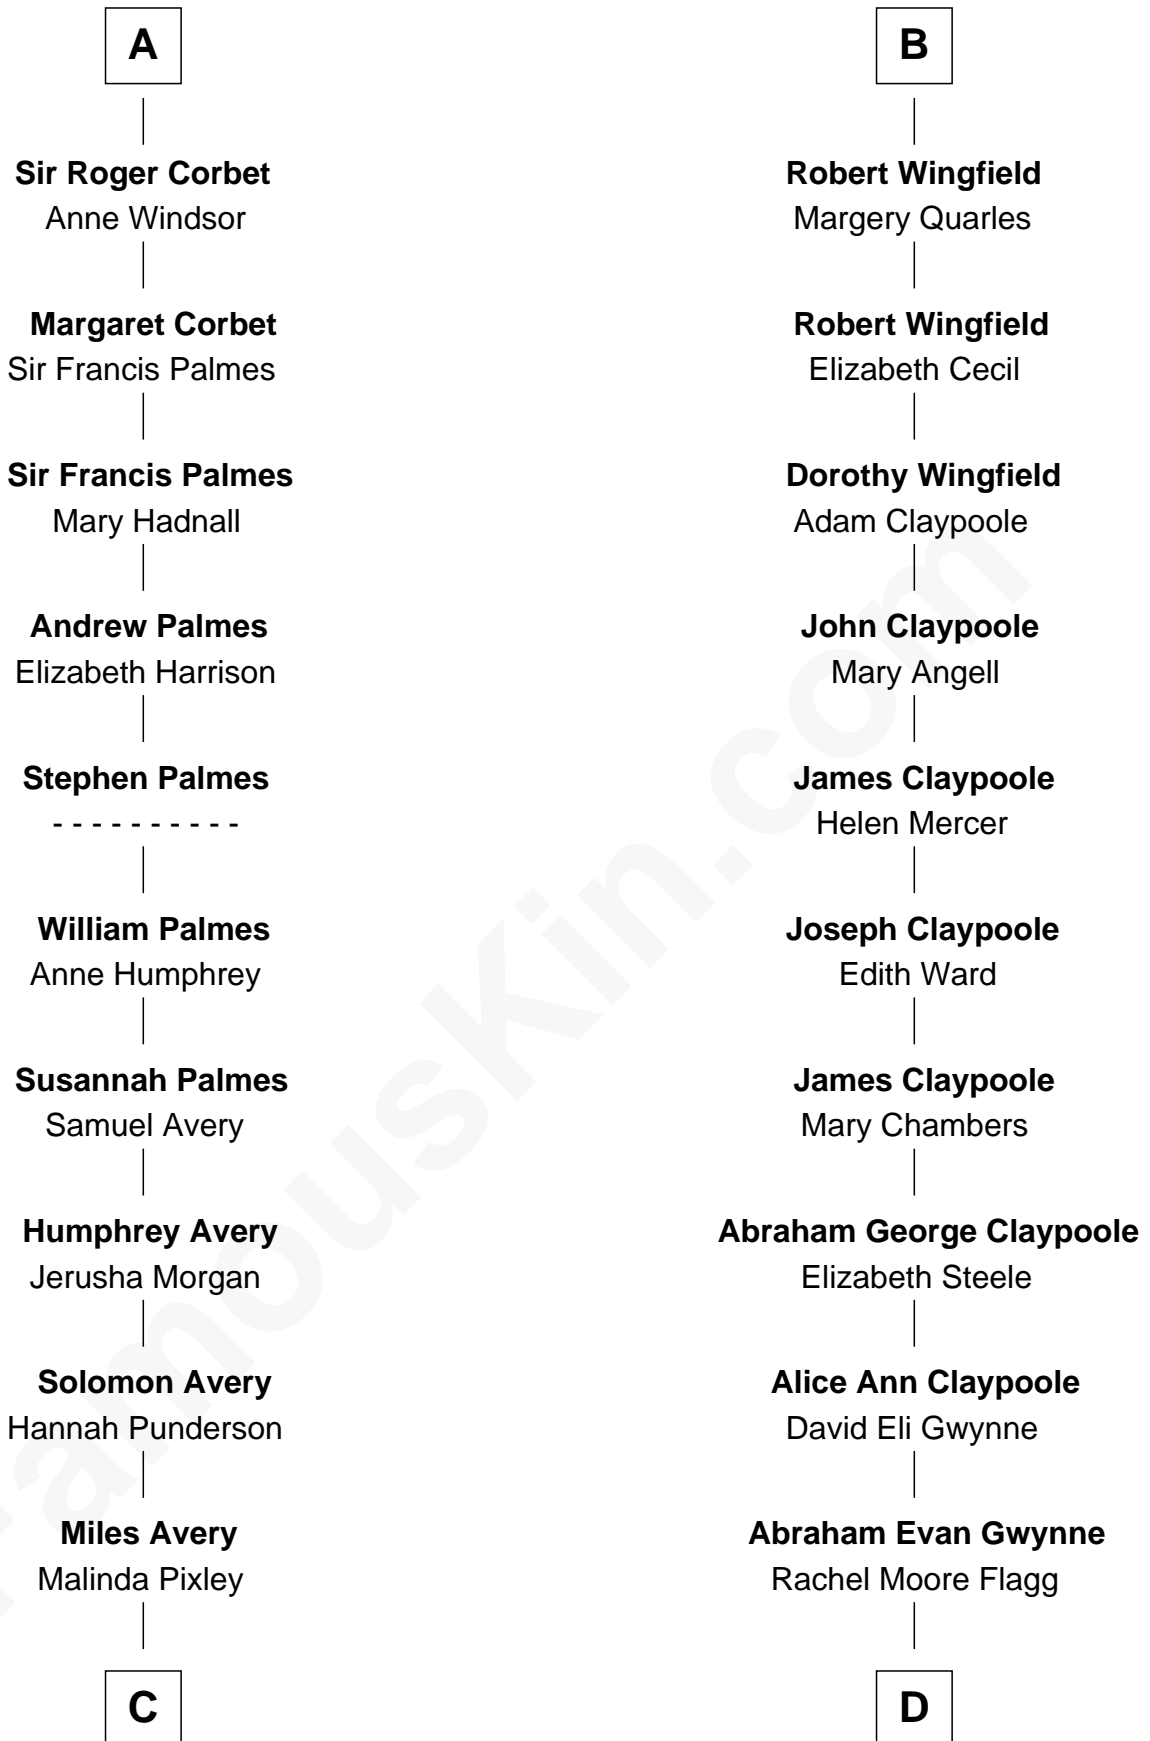

# FamousKin.com Relationship Chart of

**Nelson Rockefeller**

*41st U.S. Vice-President*

19th cousin 2 times removed of

**Gloria Vanderbilt**

*Fashion Designer*

**William de Beauchamp**

Maud FitzJohn

**C**

**Lucy Avery**  
Godfrey Lewis Rockefeller

**William Avery Rockefeller**  
Eliza Davison

**John Davison Rockefeller**  
Laura Celestia Spelman

**John Davison Rockefeller**  
Abby Greene Aldrich

**Nelson Rockefeller**  
*41st U.S. Vice-President*

**D**

**Alice Claypoole Gwynne**  
Cornelius Vanderbilt

**Reginald Claypoole Vanderbilt**  
Gloria Maria Mercedes Morgan

**Gloria Vanderbilt**  
*Fashion Designer*

FamousKin.com