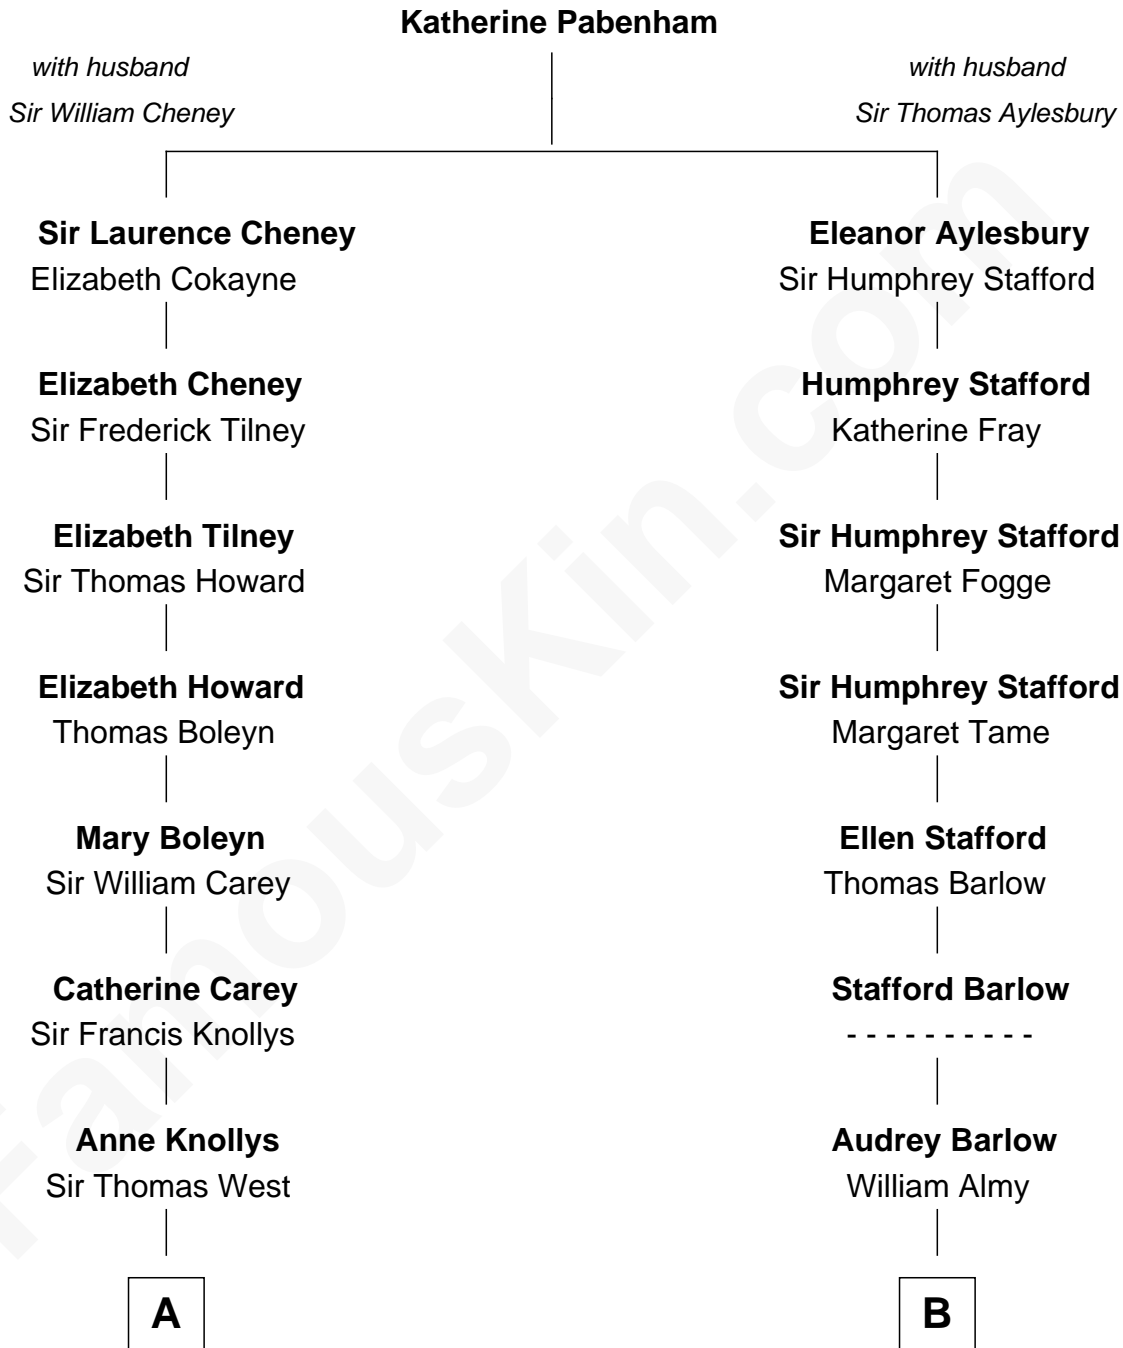

FamousKin.com Relationship Chart of

Nelson Rockefeller

41st U.S. Vice-President

10th cousin 8 times removed of

William Greene

2nd Governor of Rhode Island

C

—
John Davison Rockefeller

Abby Greene Aldrich

—
Nelson Rockefeller

41st U.S. Vice-President

FamousKin.com