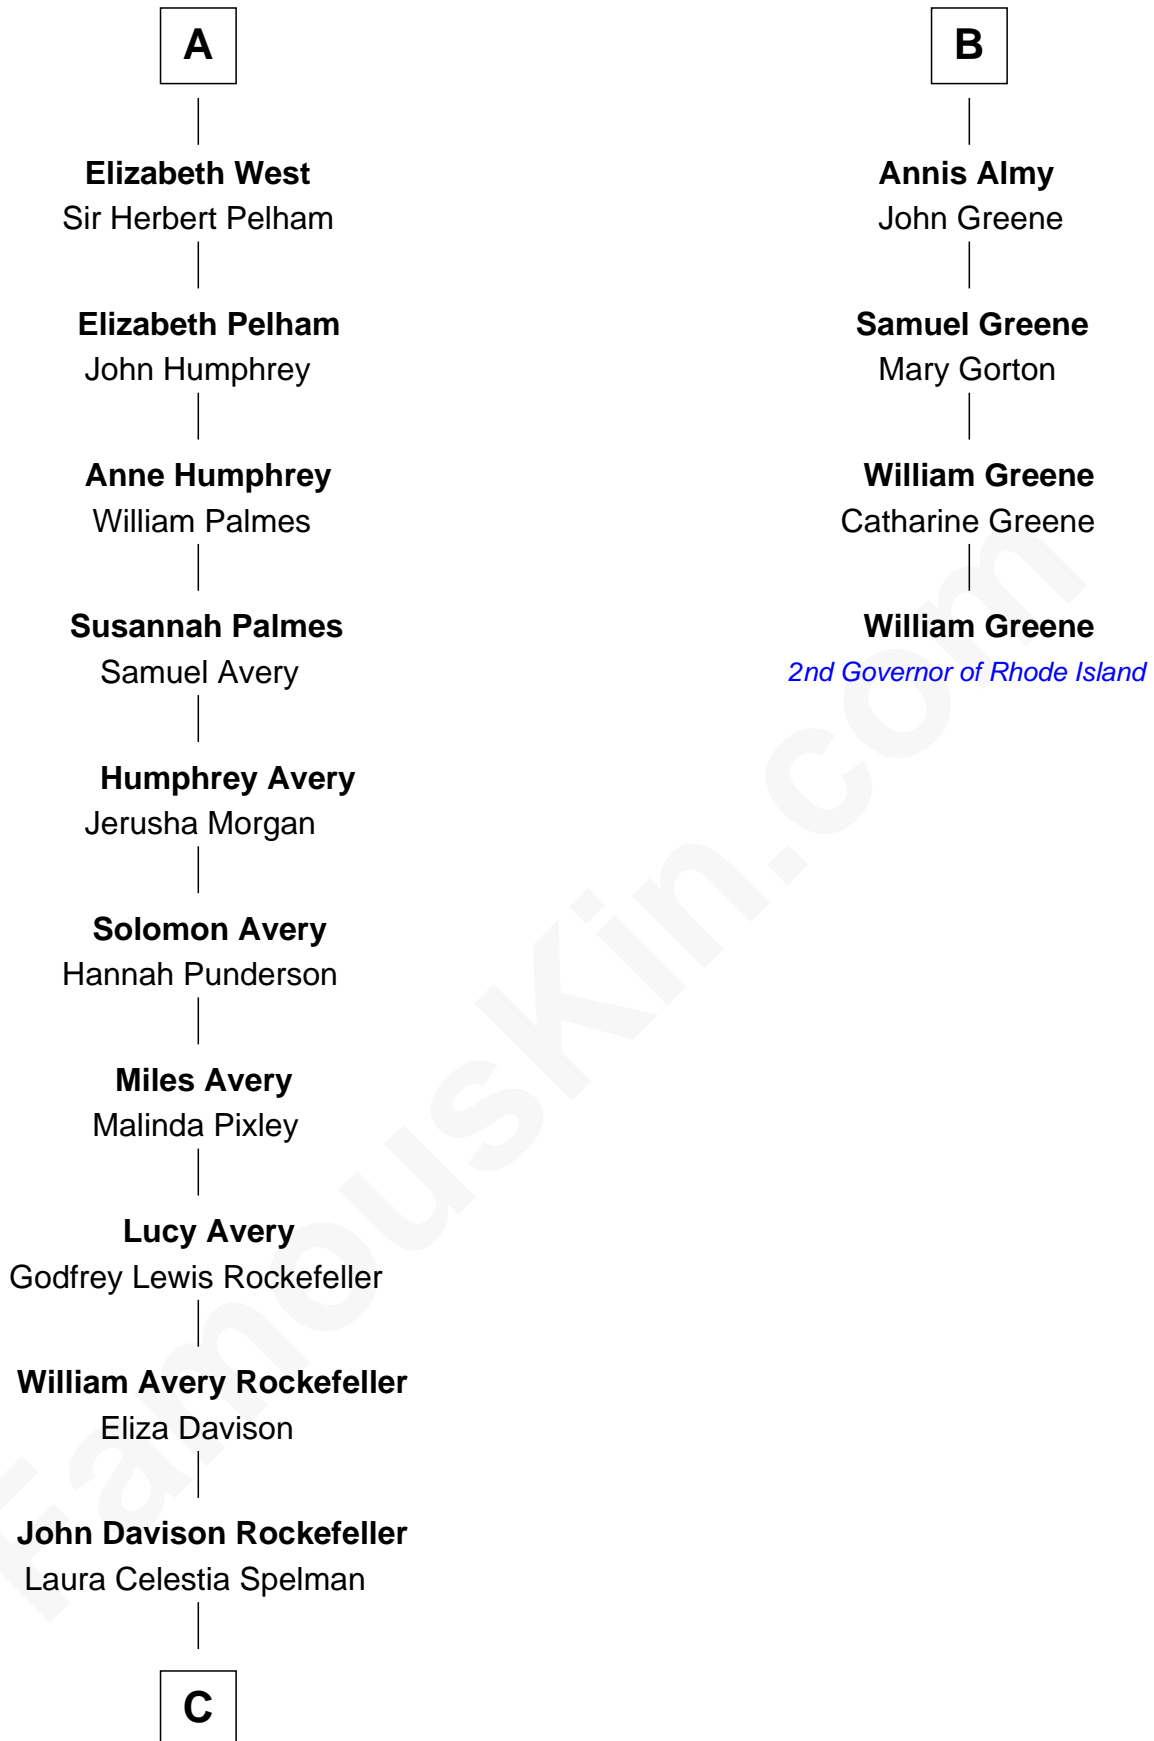

FamousKin.com Relationship Chart of

Nelson Rockefeller

41st U.S. Vice-President

10th cousin 8 times removed of

William Greene

2nd Governor of Rhode Island

C

—
John Davison Rockefeller

Abby Greene Aldrich

—
Nelson Rockefeller

41st U.S. Vice-President

FamousKin.com