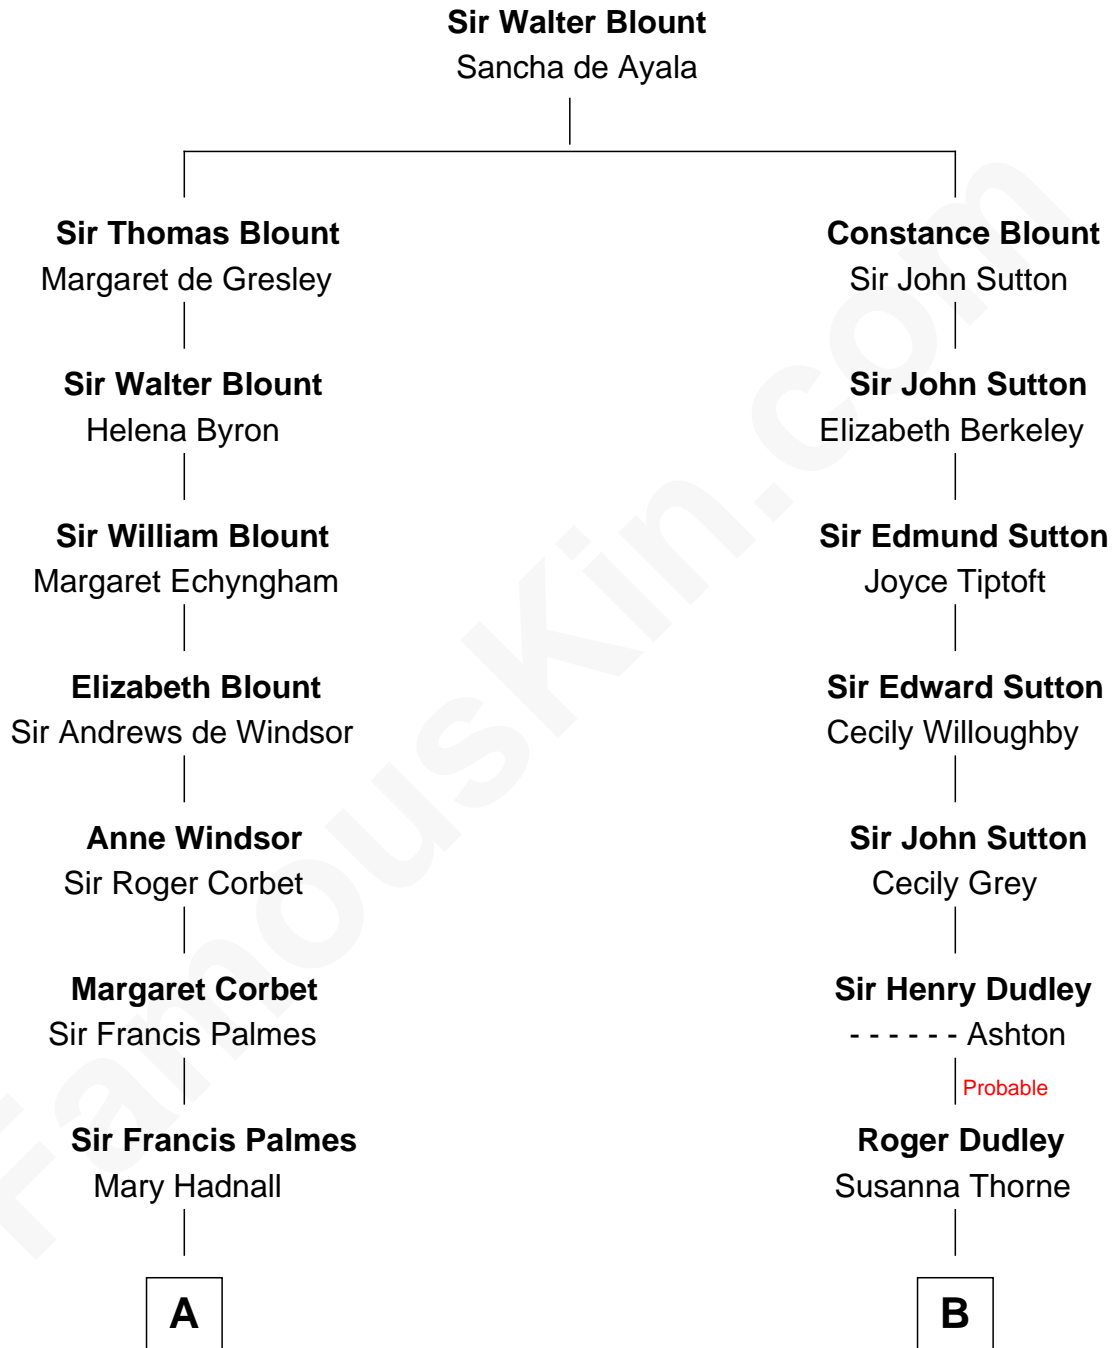

FamousKin.com
Relationship Chart of
Nelson Rockefeller
41st U.S. Vice-President

18th cousin 2 times removed of

Kate Upton
Sports Illustrated Swimsuit Cover Model

C

John Davison Rockefeller

Abby Greene Aldrich

Nelson Rockefeller

41st U.S. Vice-President

D

Margaret Hastings Tyler

Charles Henry Vial

Elizabeth Brooks Vial

Stephen Edward Upton

Jefferson Matthew Upton