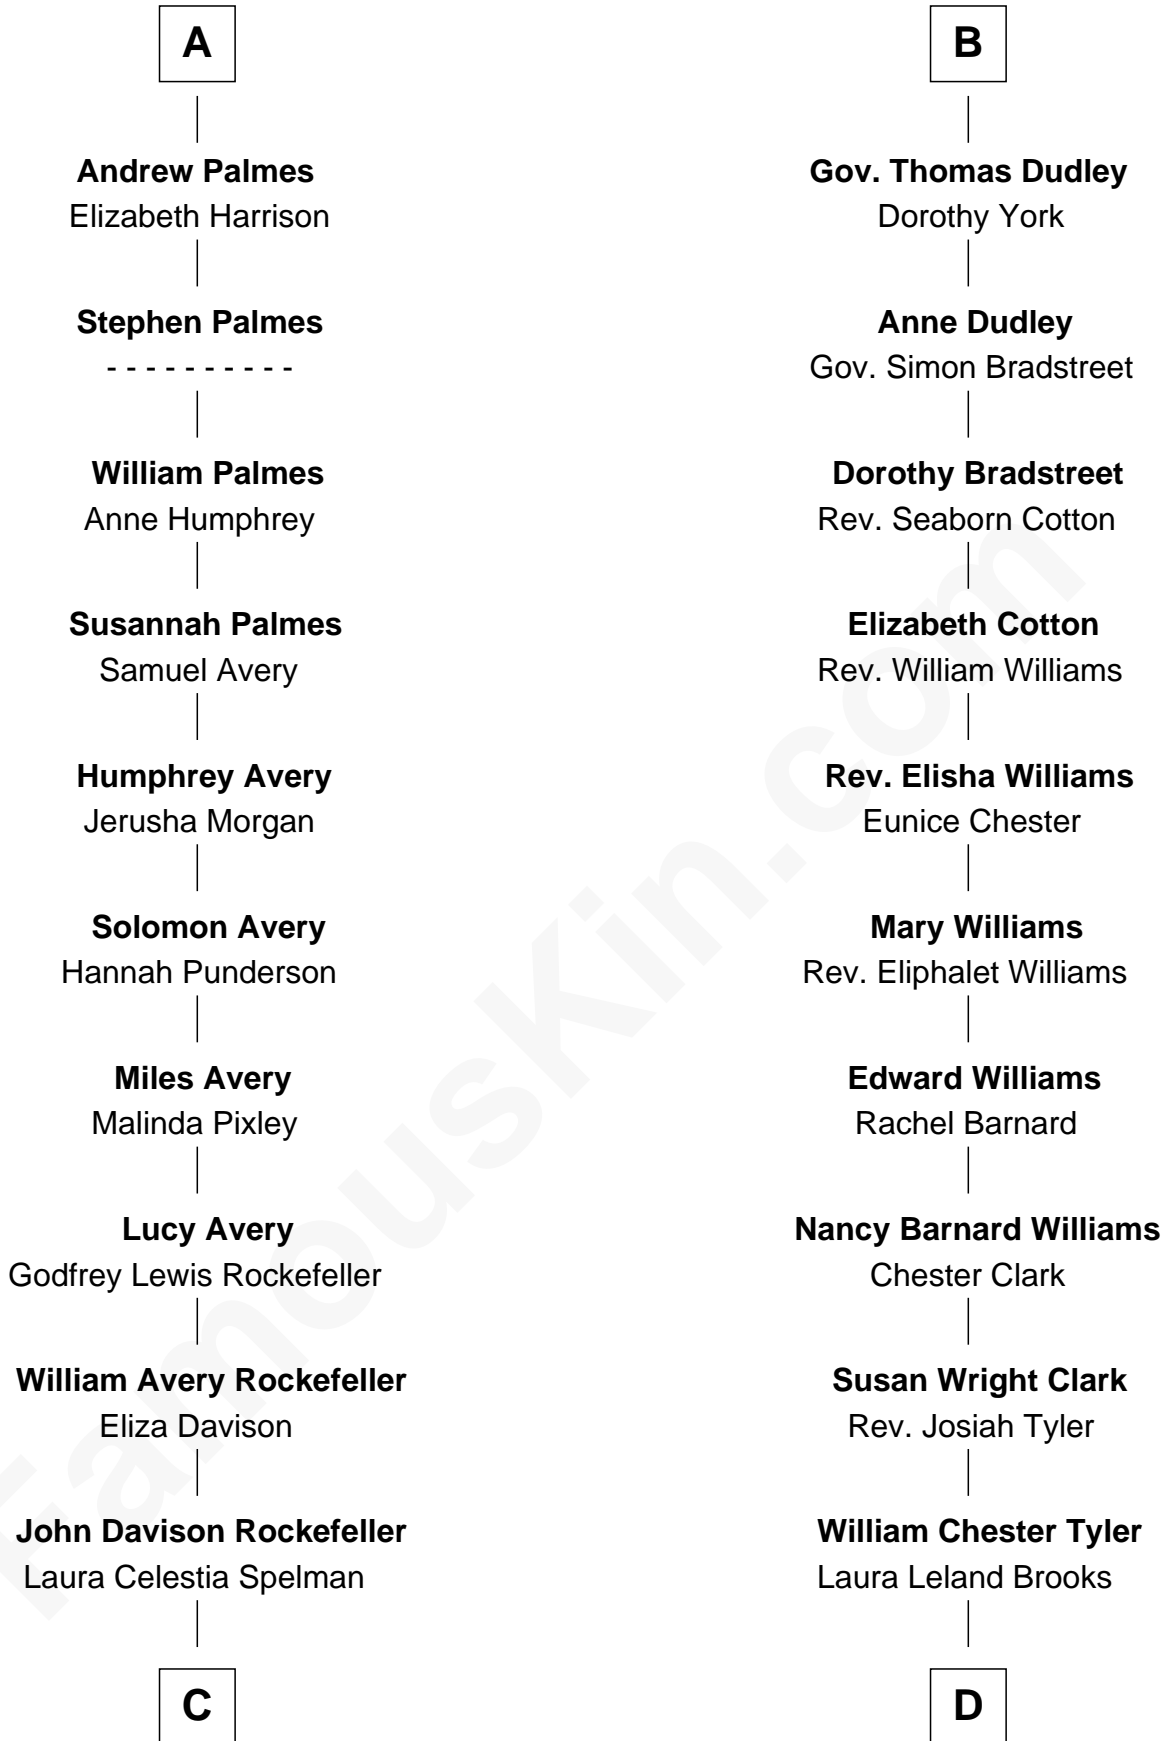

FamousKin.com
Relationship Chart of
Nelson Rockefeller
41st U.S. Vice-President

18th cousin 2 times removed of

Kate Upton
Sports Illustrated Swimsuit Cover Model

C

John Davison Rockefeller

Abby Greene Aldrich

Nelson Rockefeller

41st U.S. Vice-President

D

Margaret Hastings Tyler

Charles Henry Vial

Elizabeth Brooks Vial

Stephen Edward Upton

Jefferson Matthew Upton