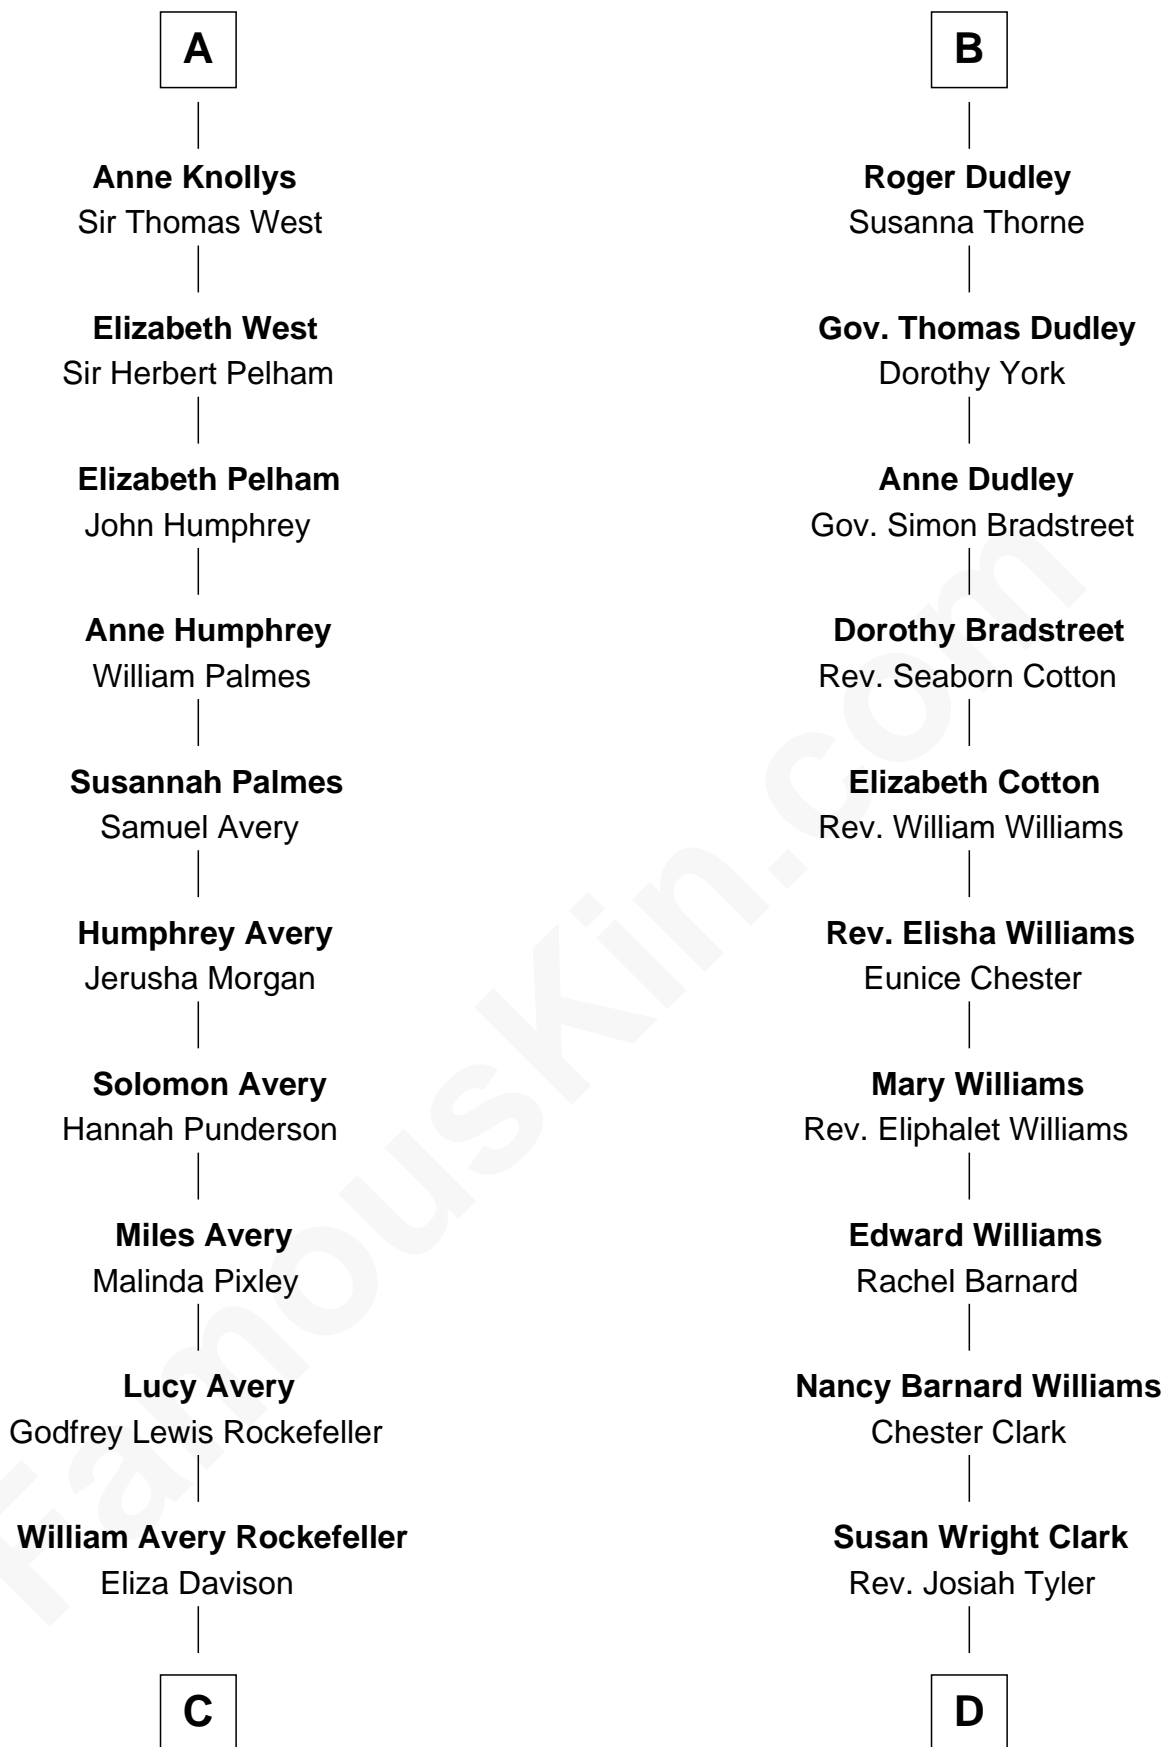

FamousKin.com Relationship Chart of

Nelson Rockefeller
41st U.S. Vice-President

19th cousin 2 times removed of

Kate Upton

Sports Illustrated Swimsuit Cover Model

C

John Davison Rockefeller
Laura Celestia Spelman

John Davison Rockefeller
Abby Greene Aldrich

Nelson Rockefeller
41st U.S. Vice-President

D

William Chester Tyler
Laura Leland Brooks

Margaret Hastings Tyler
Charles Henry Vial

Elizabeth Brooks Vial
Stephen Edward Upton