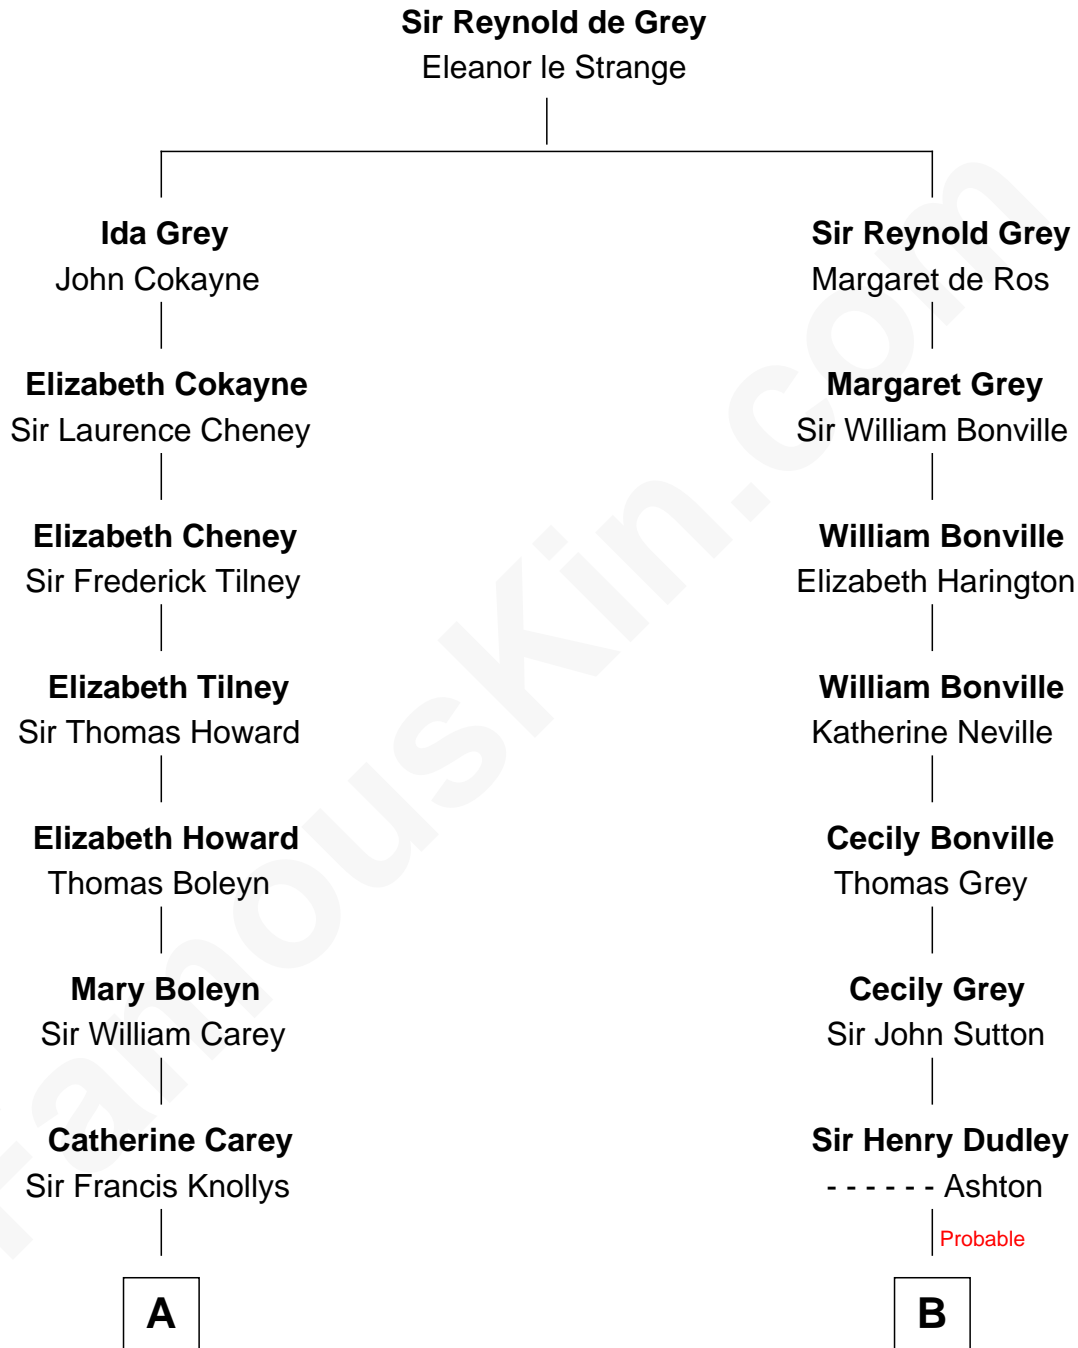

FamousKin.com Relationship Chart of

Nelson Rockefeller
41st U.S. Vice-President

19th cousin 2 times removed of

Kate Upton

Sports Illustrated Swimsuit Cover Model

C

John Davison Rockefeller
Laura Celestia Spelman

John Davison Rockefeller
Abby Greene Aldrich

Nelson Rockefeller
41st U.S. Vice-President

D

William Chester Tyler
Laura Leland Brooks

Margaret Hastings Tyler
Charles Henry Vial

Elizabeth Brooks Vial
Stephen Edward Upton