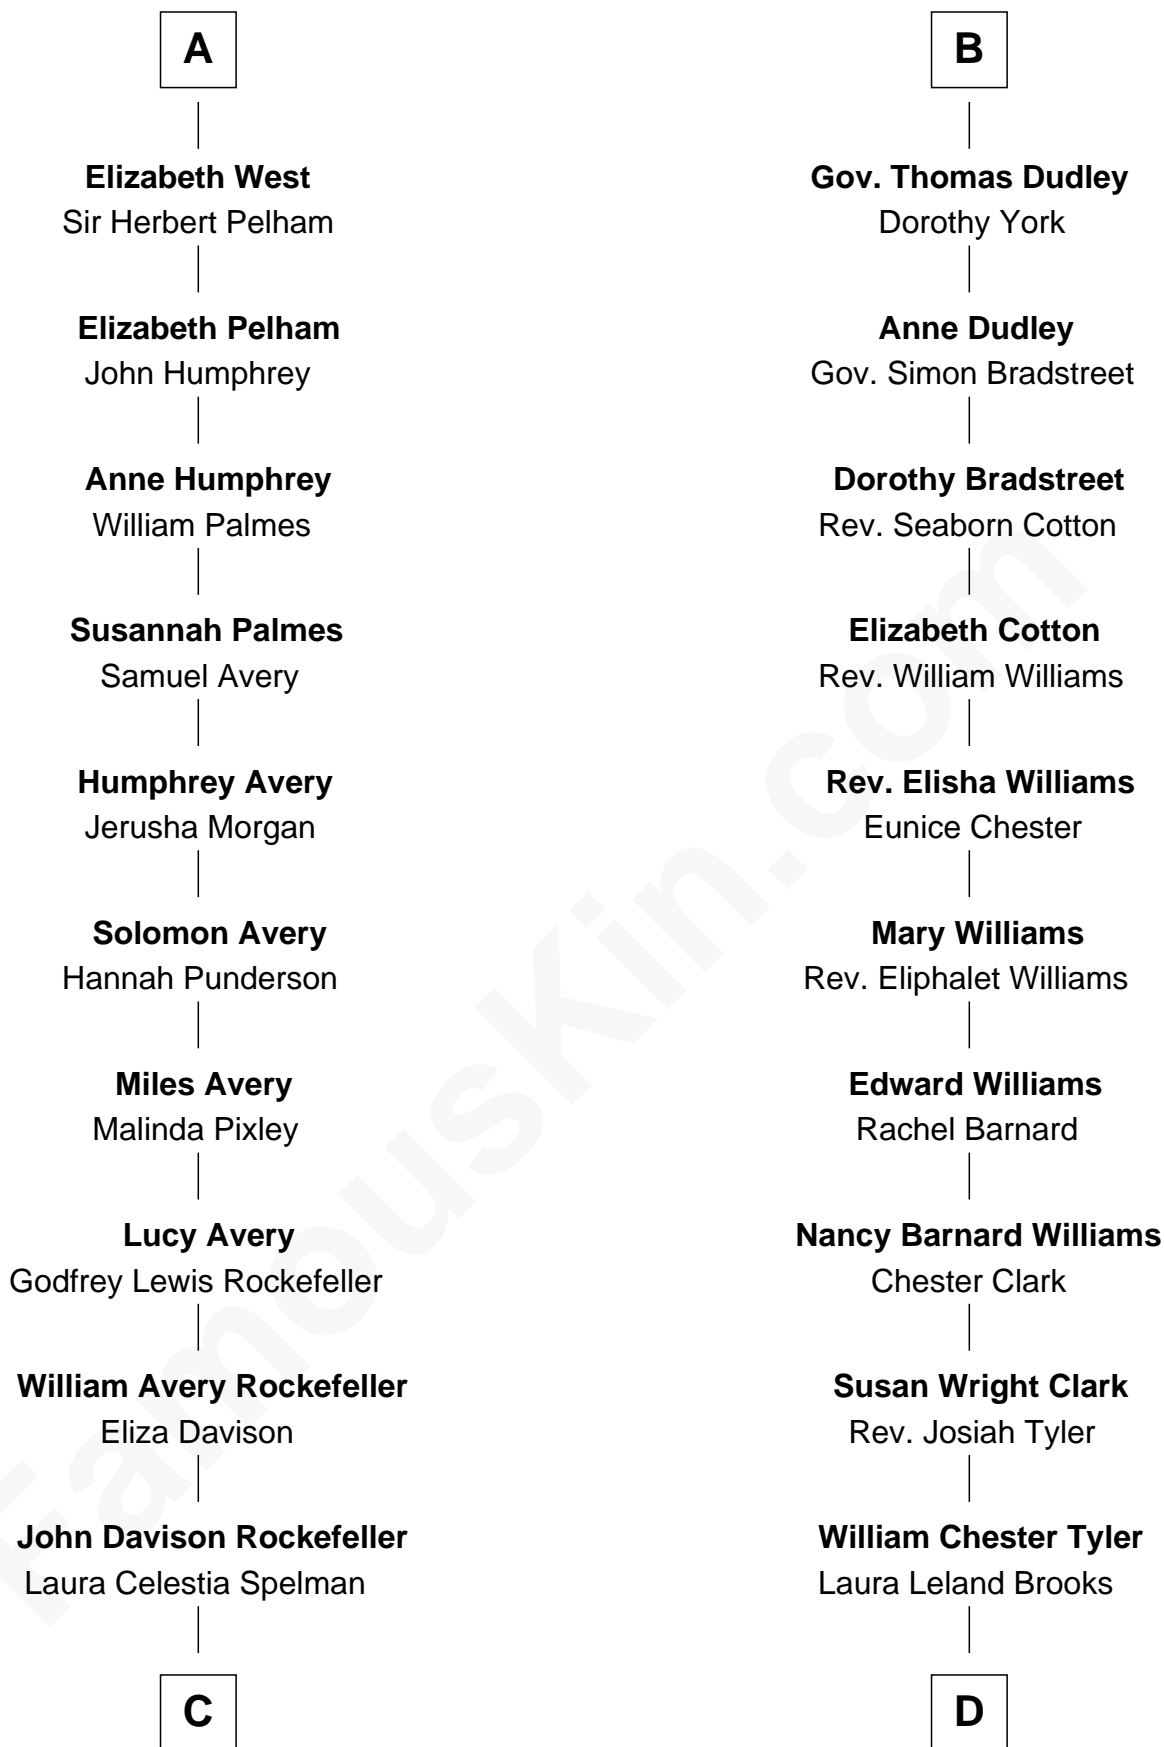

FamousKin.com
Relationship Chart of
Nelson Rockefeller
41st U.S. Vice-President

18th cousin 2 times removed of

Kate Upton
Sports Illustrated Swimsuit Cover Model

C

John Davison Rockefeller

Abby Greene Aldrich

Nelson Rockefeller

41st U.S. Vice-President

D

Margaret Hastings Tyler

Charles Henry Vial

Elizabeth Brooks Vial

Stephen Edward Upton

Jefferson Matthew Upton