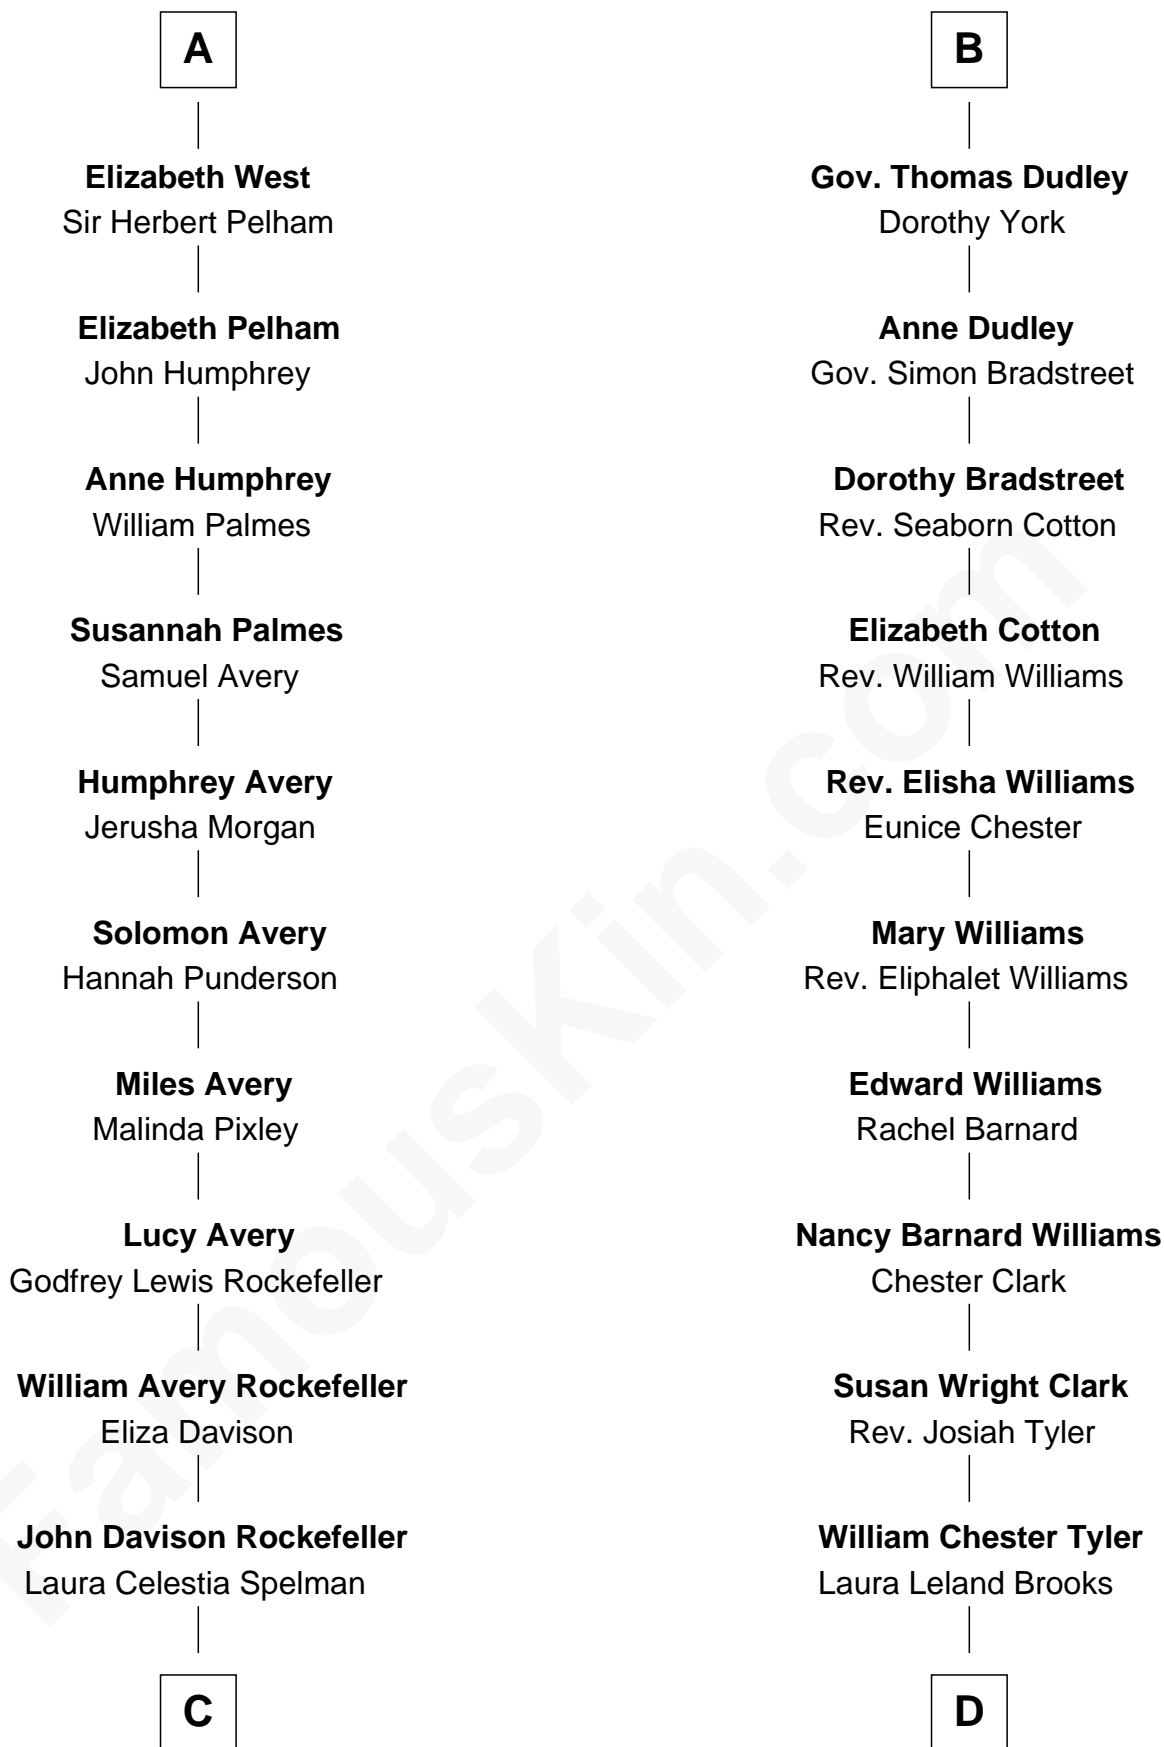

FamousKin.com Relationship Chart of

Nelson Rockefeller
41st U.S. Vice-President

18th cousin 2 times removed of

Kate Upton

Sports Illustrated Swimsuit Cover Model

Sir Thomas de Holand

Alice Fitzalan

C

John Davison Rockefeller

Abby Greene Aldrich

Nelson Rockefeller

41st U.S. Vice-President

D

Margaret Hastings Tyler

Charles Henry Vial

Elizabeth Brooks Vial