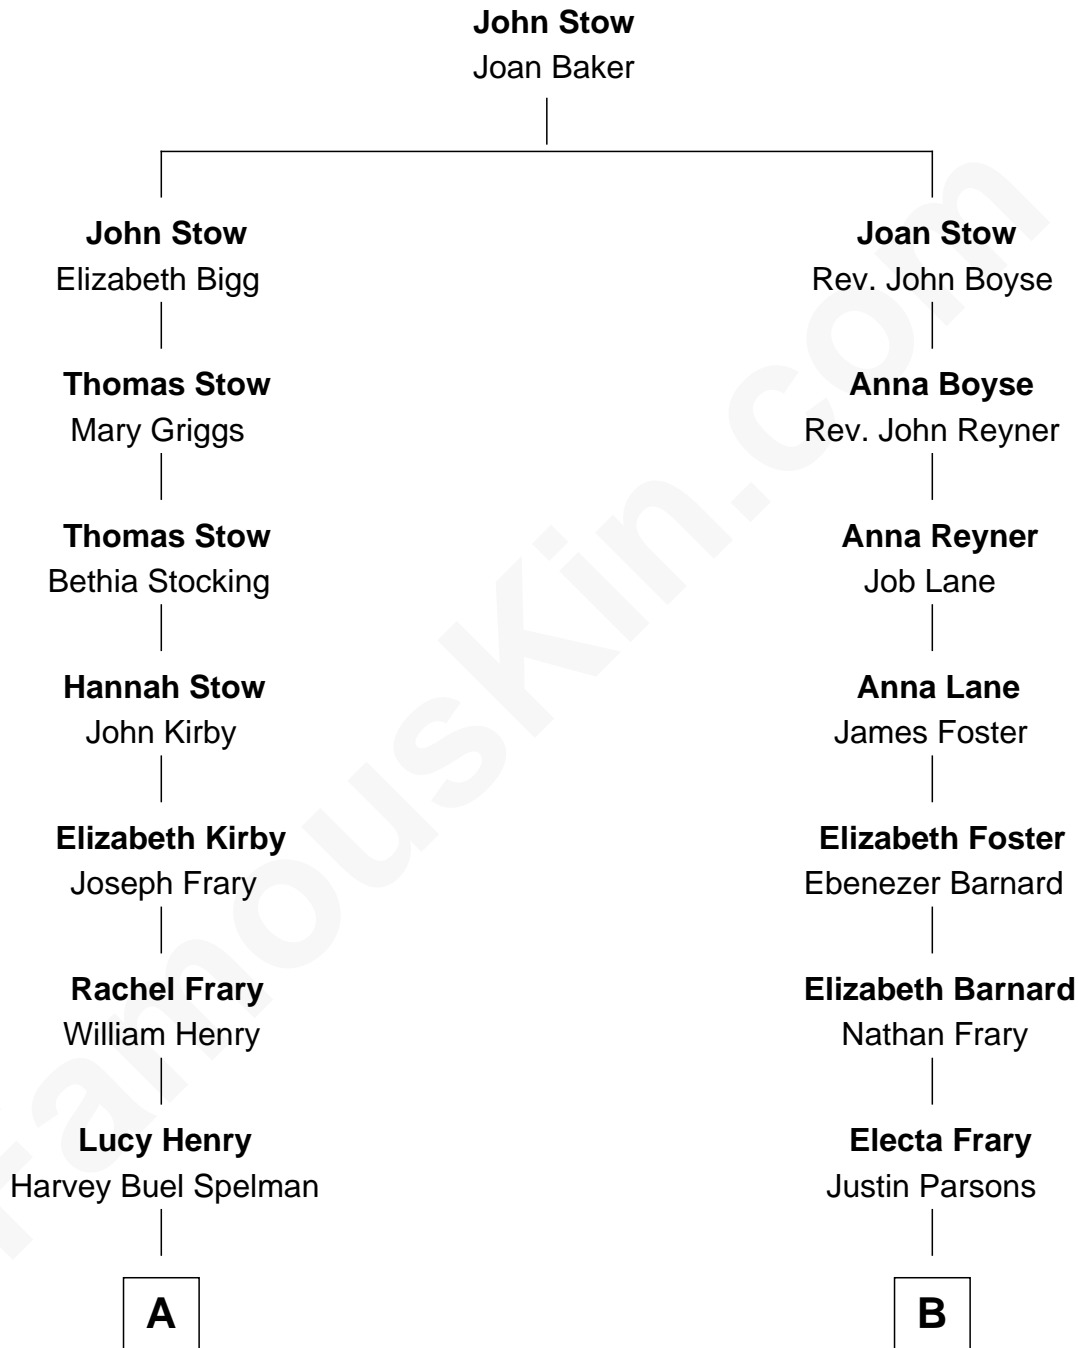

# FamousKin.com Relationship Chart of

**Nelson Rockefeller**

*41st U.S. Vice-President*

9th cousin 1 time removed of

**Frederick Upton**

*Co-Founder of Whirlpool Corporation*

**A**

**Laura Celestia Spelman**  
John Davison Rockefeller

**John Davison Rockefeller**  
Abby Greene Aldrich

**Nelson Rockefeller**  
*41st U.S. Vice-President*

**B**

**Ira Parsons**  
Theodotia Bardwell

**Agnes Elizabeth Parsons**  
William Hamilton Blodgett

**Carrie A. Blodgett**  
Cassius Marcellus Upton