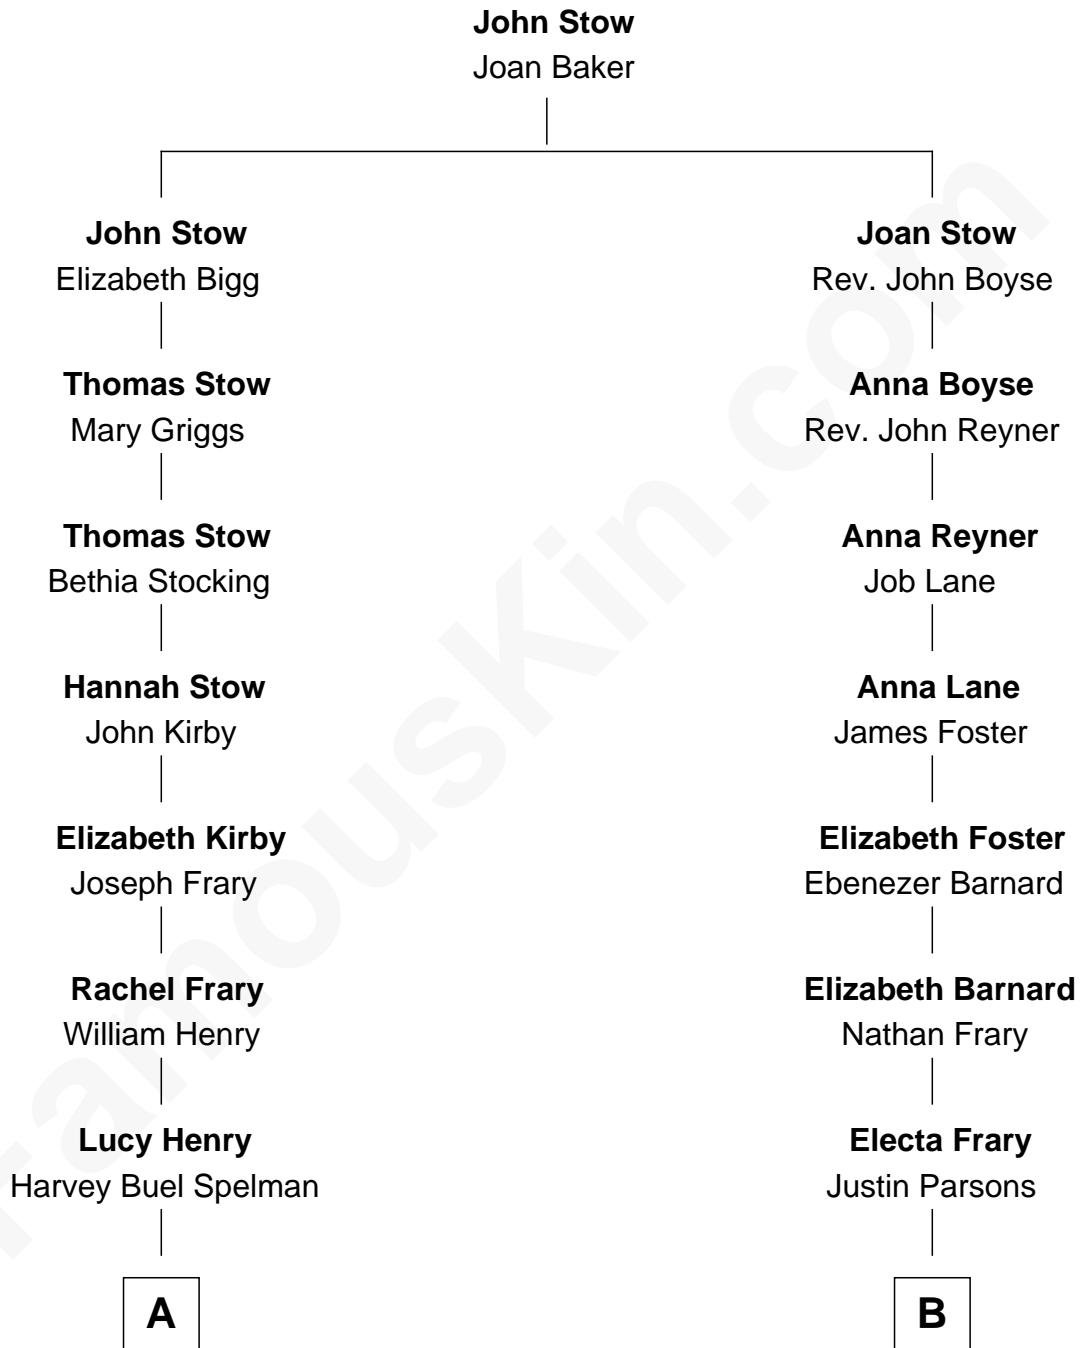

FamousKin.com Relationship Chart of

Nelson Rockefeller

41st U.S. Vice-President

8th cousin 1 time removed of

Levi Parsons Morton

22nd U.S. Vice-President

A

Laura Celestia Spelman
John Davison Rockefeller

John Davison Rockefeller
Abby Greene Aldrich

Nelson Rockefeller
41st U.S. Vice-President

B

Lucretia Parsons
Rev. Daniel Oliver Morton

Levi Parsons Morton
22nd U.S. Vice-President

FamousKin.com