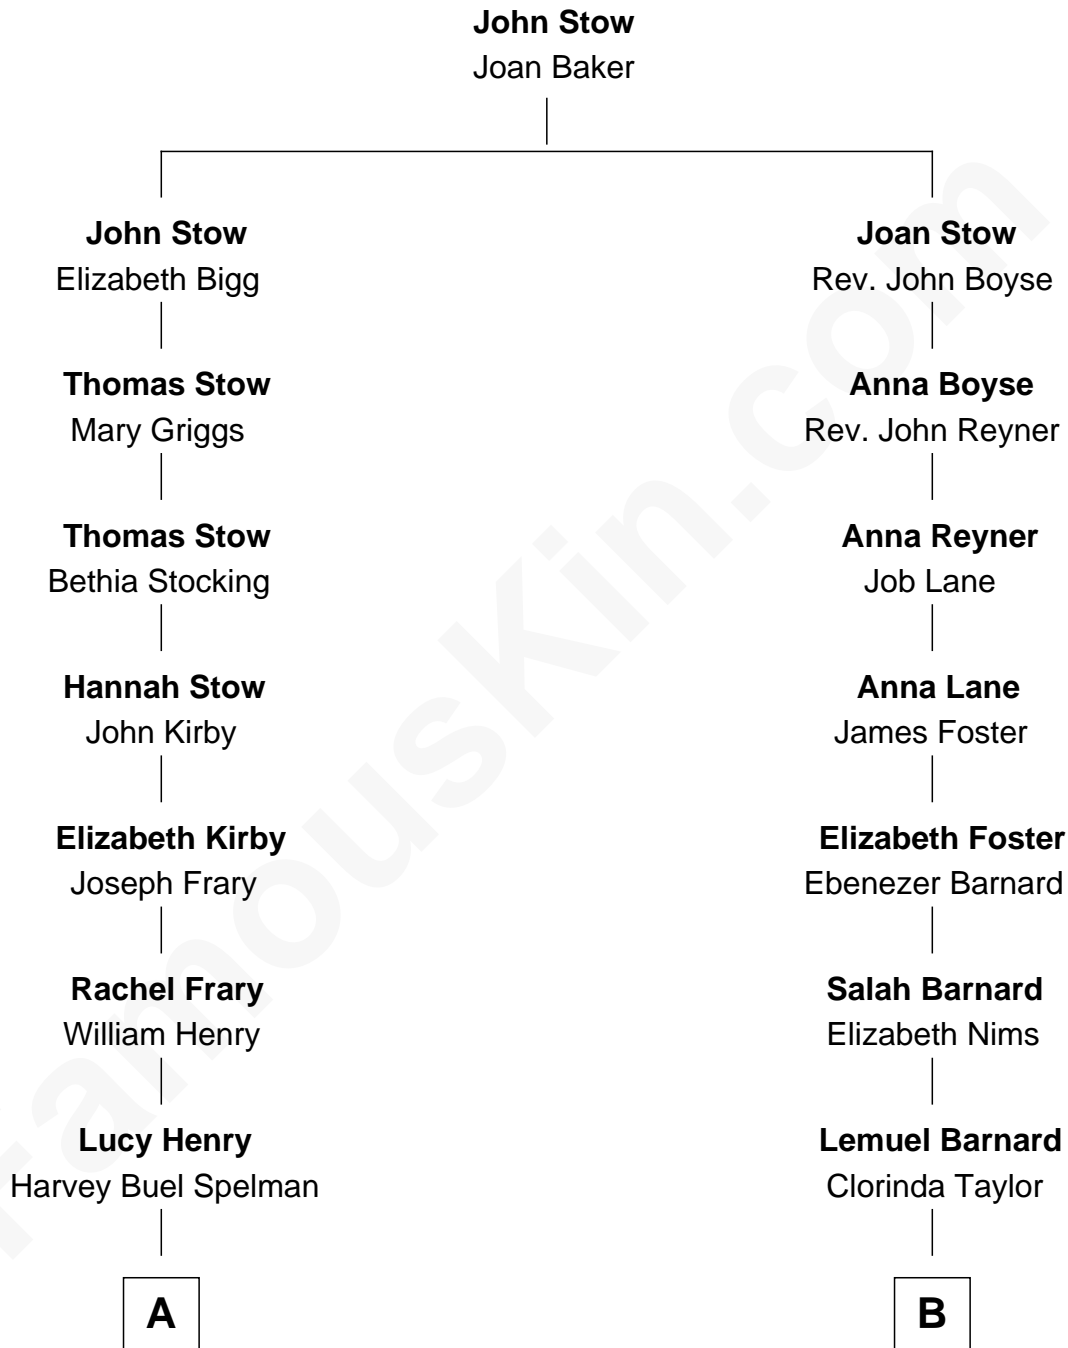

# FamousKin.com Relationship Chart of

**Nelson Rockefeller**

*41st U.S. Vice-President*

9th cousin 1 time removed of

**Lillian Gish**

*Stage, TV and Movie Actress*

**A**

**Laura Celestia Spelman**  
John Davison Rockefeller

**John Davison Rockefeller**  
Abby Greene Aldrich

**Nelson Rockefeller**  
*41st U.S. Vice-President*

**B**

**Emily Ward Barnard**  
Samuel H. Robinson

**Elizabeth Ellen Robinson**  
Henry C. McConnell

**Mary Robinson McConnell**  
James Lee Gish