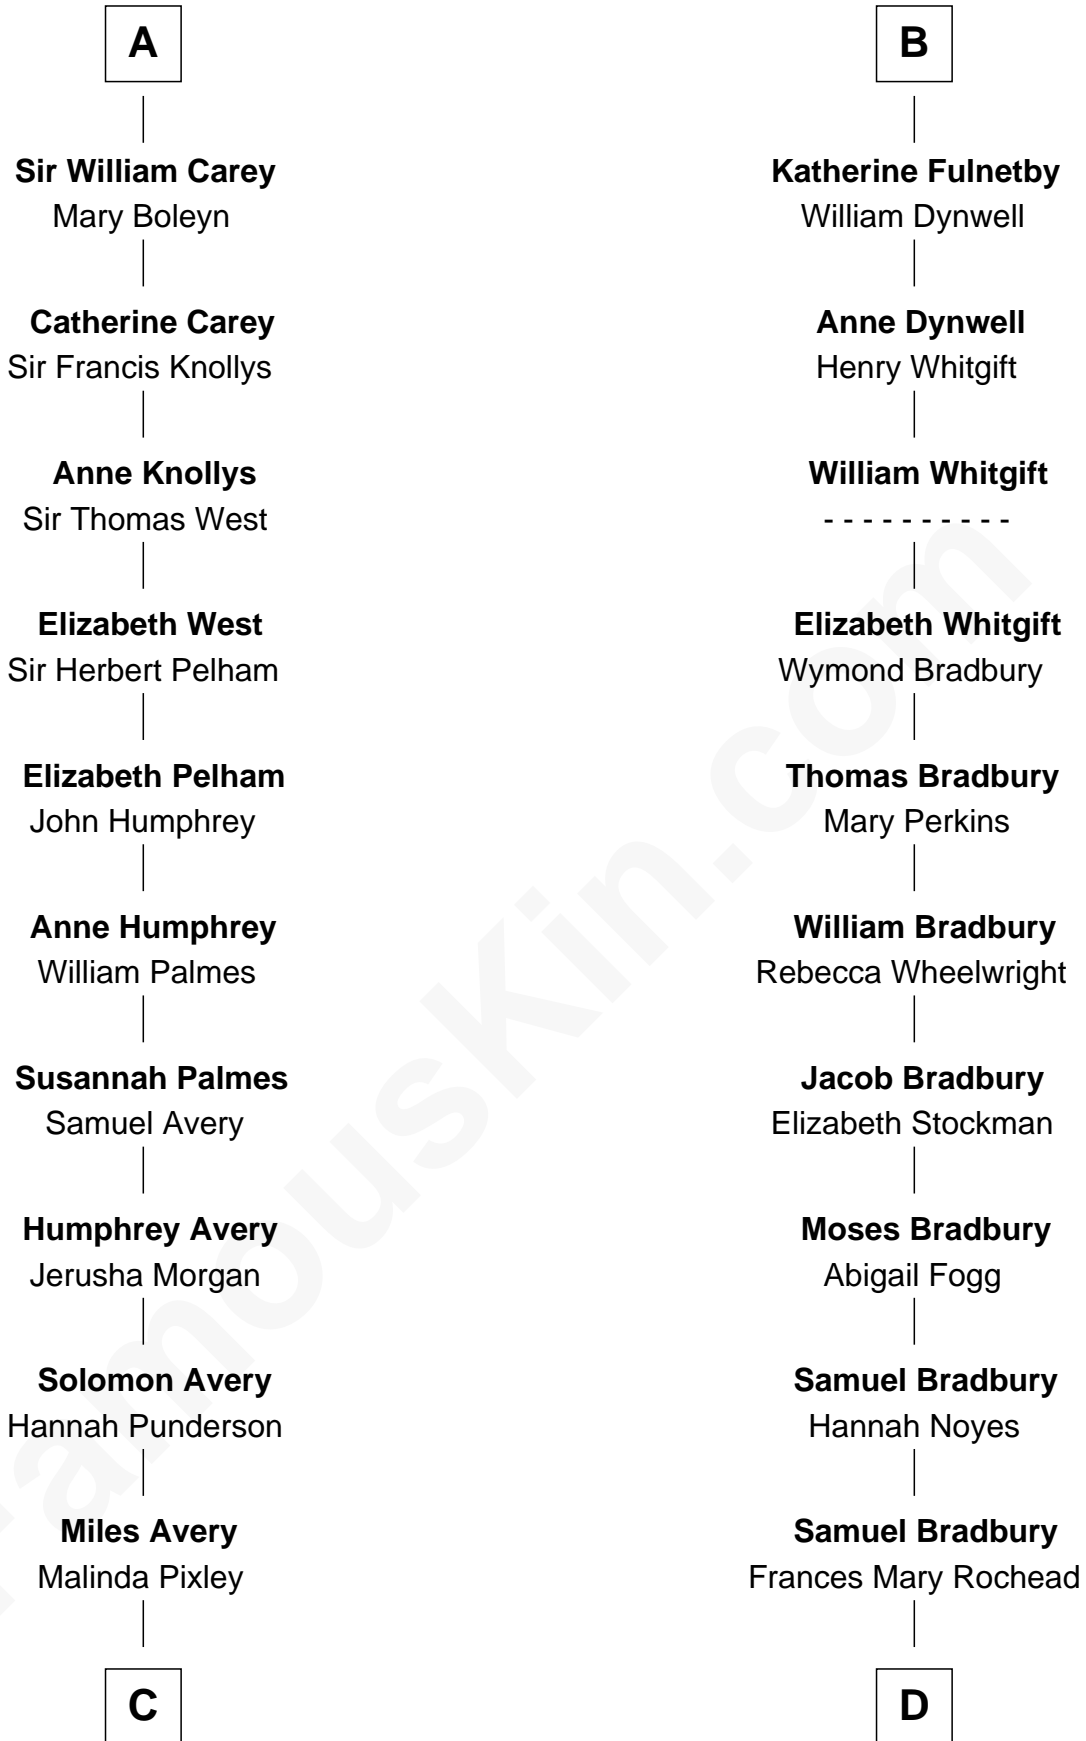

FamousKin.com Relationship Chart of

Nelson Rockefeller

41st U.S. Vice-President

20th cousin 1 time removed of

Ray Bradbury

Author of The Martian Chronicles

Sir Maurice de Berkeley

Eve la Zouche

C

Lucy Avery
Godfrey Lewis Rockefeller

William Avery Rockefeller
Eliza Davison

John Davison Rockefeller
Laura Celestia Spelman

John Davison Rockefeller
Abby Greene Aldrich

Nelson Rockefeller
41st U.S. Vice-President