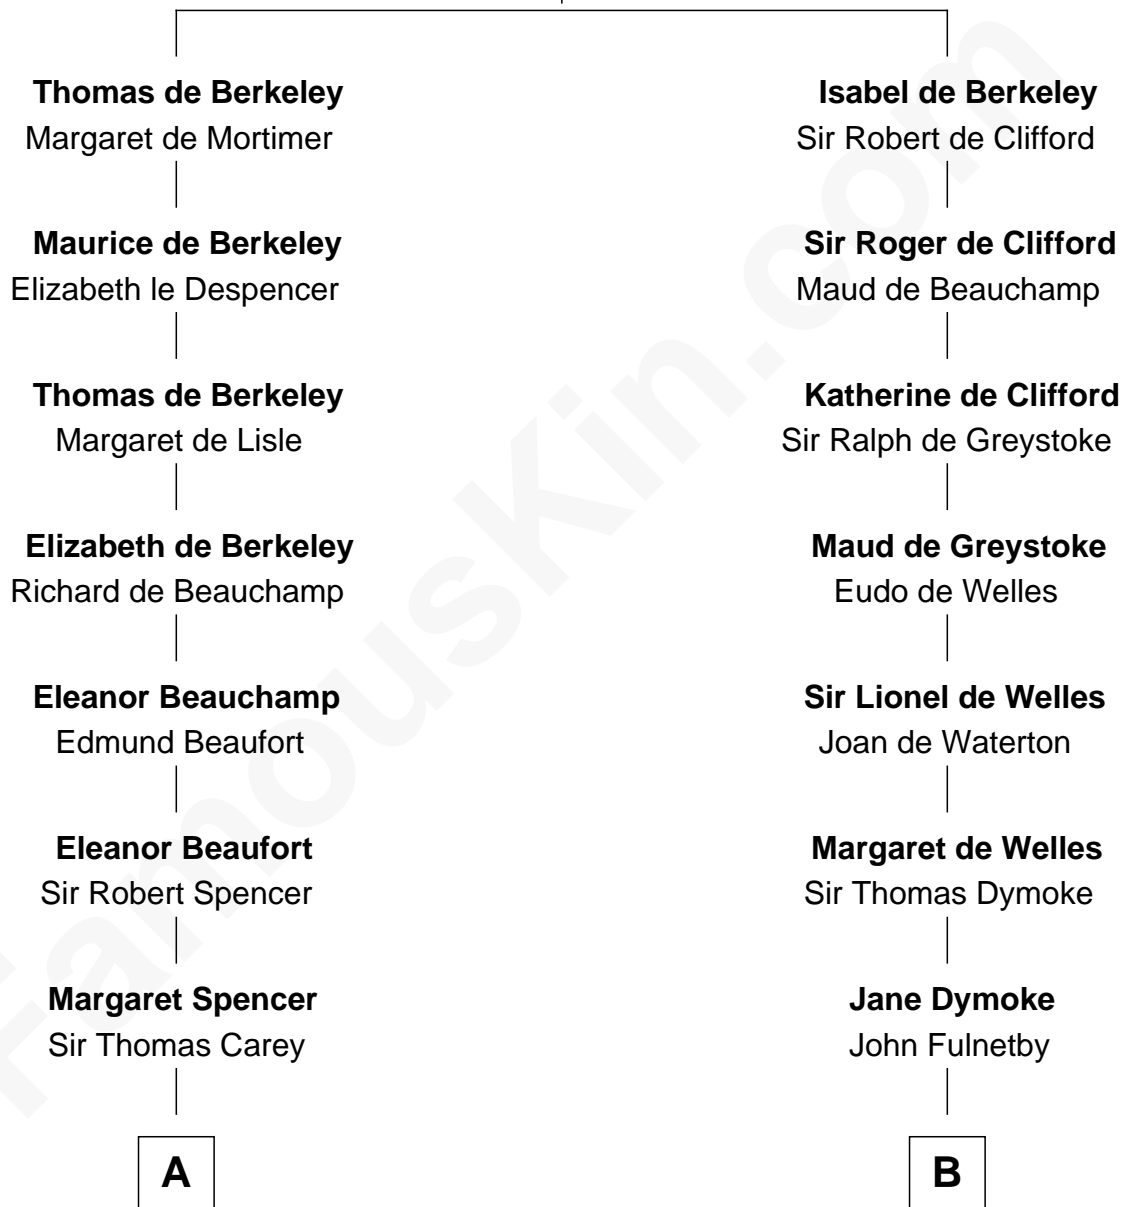

FamousKin.com Relationship Chart of

Nelson Rockefeller

41st U.S. Vice-President

20th cousin 1 time removed of

Ray Bradbury

Author of The Martian Chronicles

Sir Maurice de Berkeley

Eve la Zouche

C

Lucy Avery
Godfrey Lewis Rockefeller

William Avery Rockefeller
Eliza Davison

John Davison Rockefeller
Laura Celestia Spelman

John Davison Rockefeller
Abby Greene Aldrich

Nelson Rockefeller
41st U.S. Vice-President