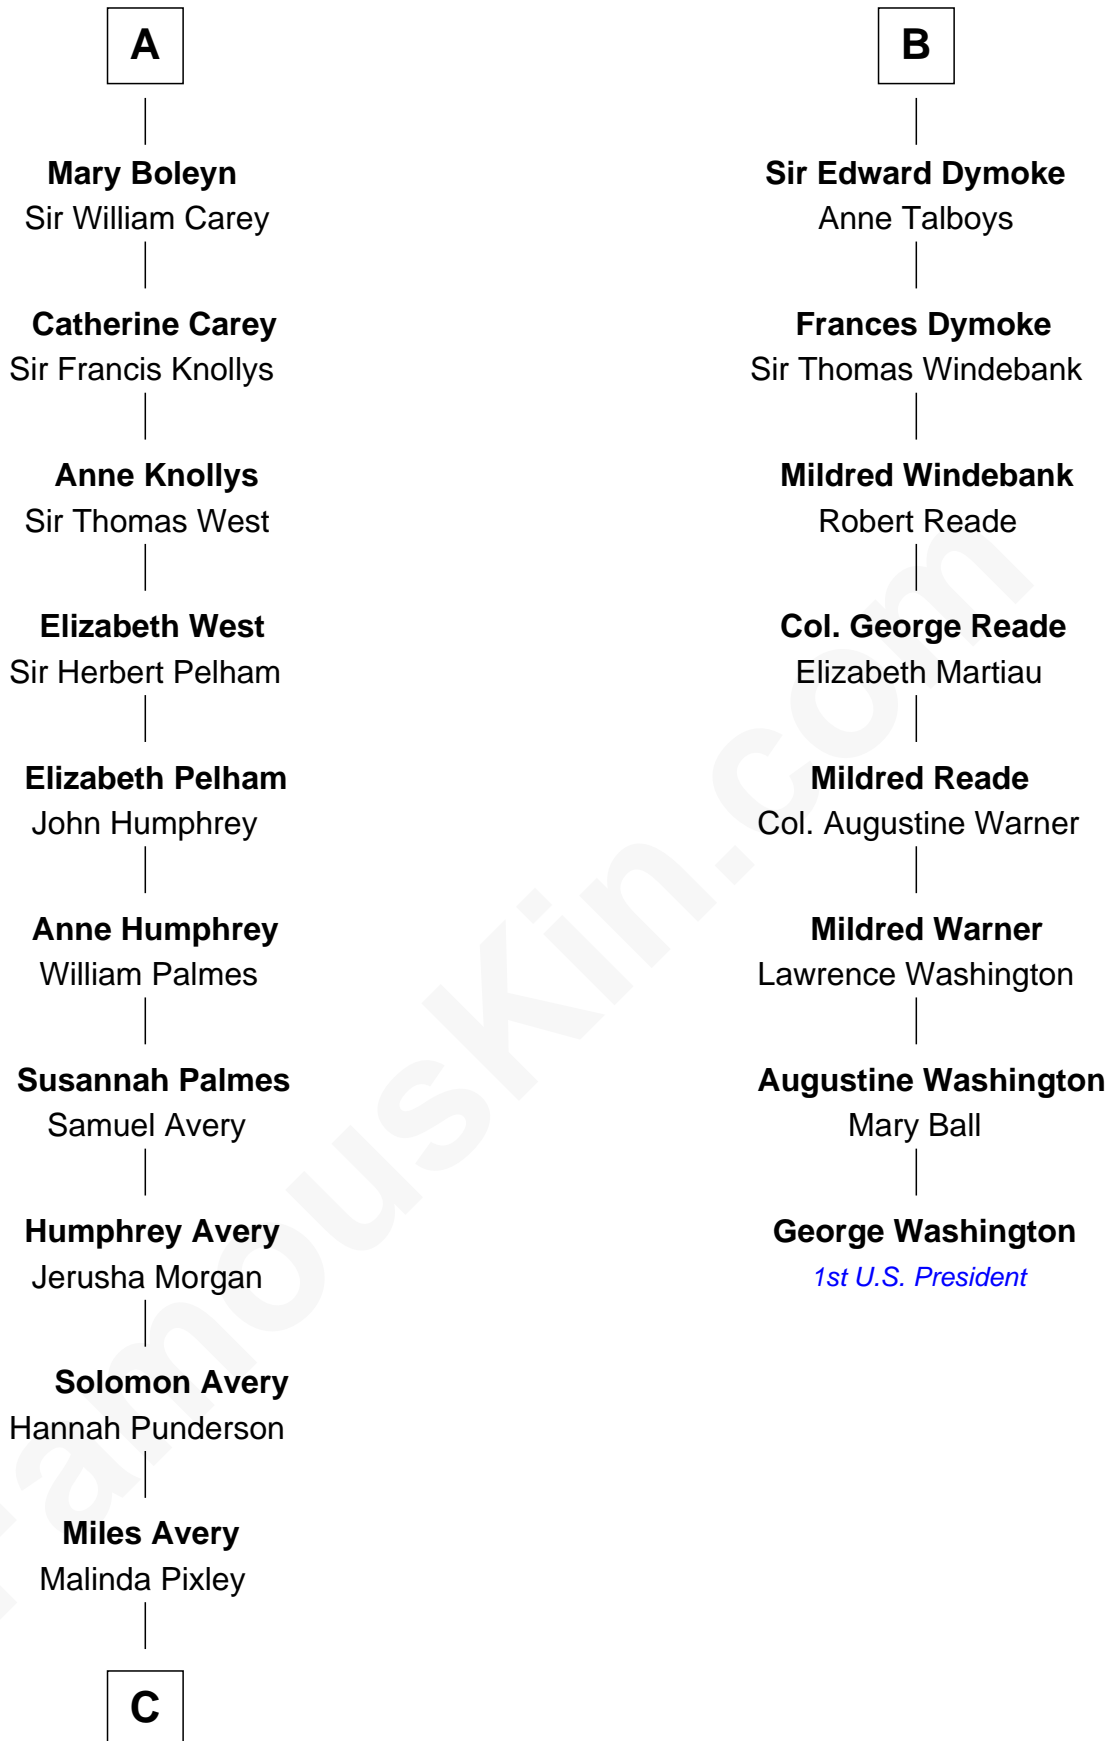

FamousKin.com Relationship Chart of

Nelson Rockefeller

41st U.S. Vice-President

14th cousin 7 times removed of

George Washington

1st U.S. President

Stephen de Segrave

Alice de Arundel

John de Segrave
Margaret Plantagenet

Elizabeth de Segrave
John de Mowbray

Sir Thomas Mowbray
Elizabeth Fitzalan

Margaret Mowbray
Sir Robert Howard

Sir John Howard
Katherine Moleyns

Sir Thomas Howard
Elizabeth Tilney

Elizabeth Howard
Thomas Boleyn

A

John de Segrave
Margaret Plantagenet

Elizabeth de Segrave
John de Mowbray

Eleanor de Mowbray
John de Welles

Eudo de Welles
Maud de Greystoke

Sir Lionel de Welles
Joan de Waterton

Margaret de Welles
Sir Thomas Dymoke

Sir Robert Dymoke
Ann Sparrow

B

C

—
Lucy Avery

Godfrey Lewis Rockefeller

—
William Avery Rockefeller

Eliza Davison