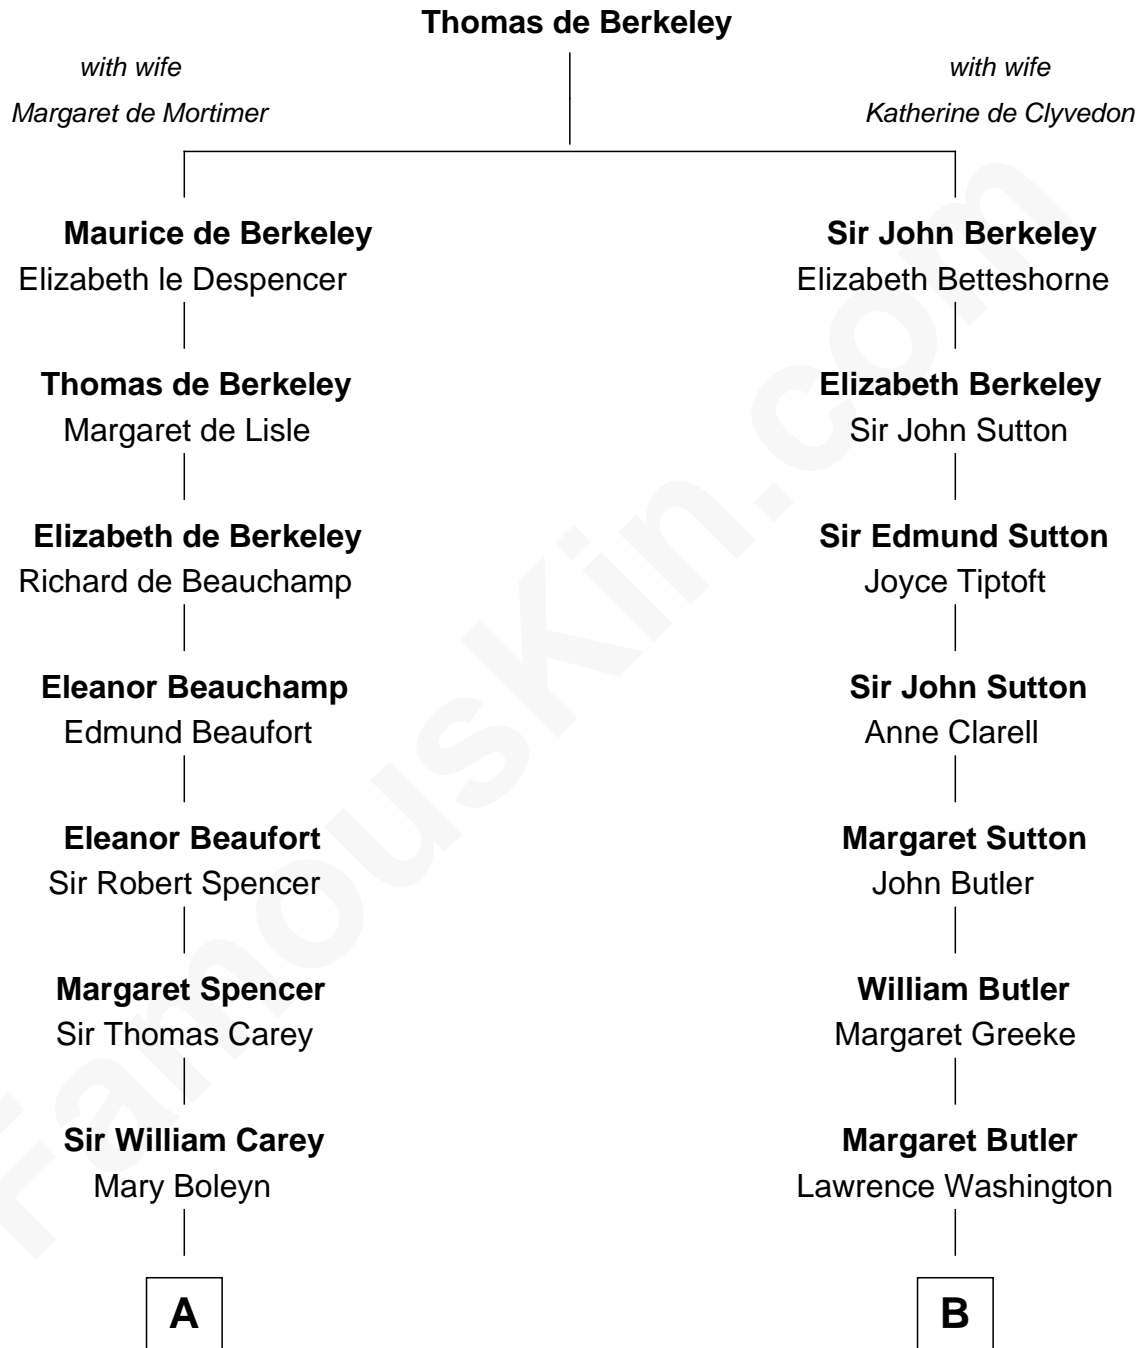

# FamousKin.com Relationship Chart of

**Nelson Rockefeller**

*41st U.S. Vice-President*

11th cousin 9 times removed of

**George Washington**

*1st U.S. President*

**C**

—  
**William Avery Rockefeller**

Eliza Davison

—  
**John Davison Rockefeller**

Laura Celestia Spelman

—  
**John Davison Rockefeller**

Abby Greene Aldrich

—  
**Nelson Rockefeller**

*41st U.S. Vice-President*

FamousKin.com