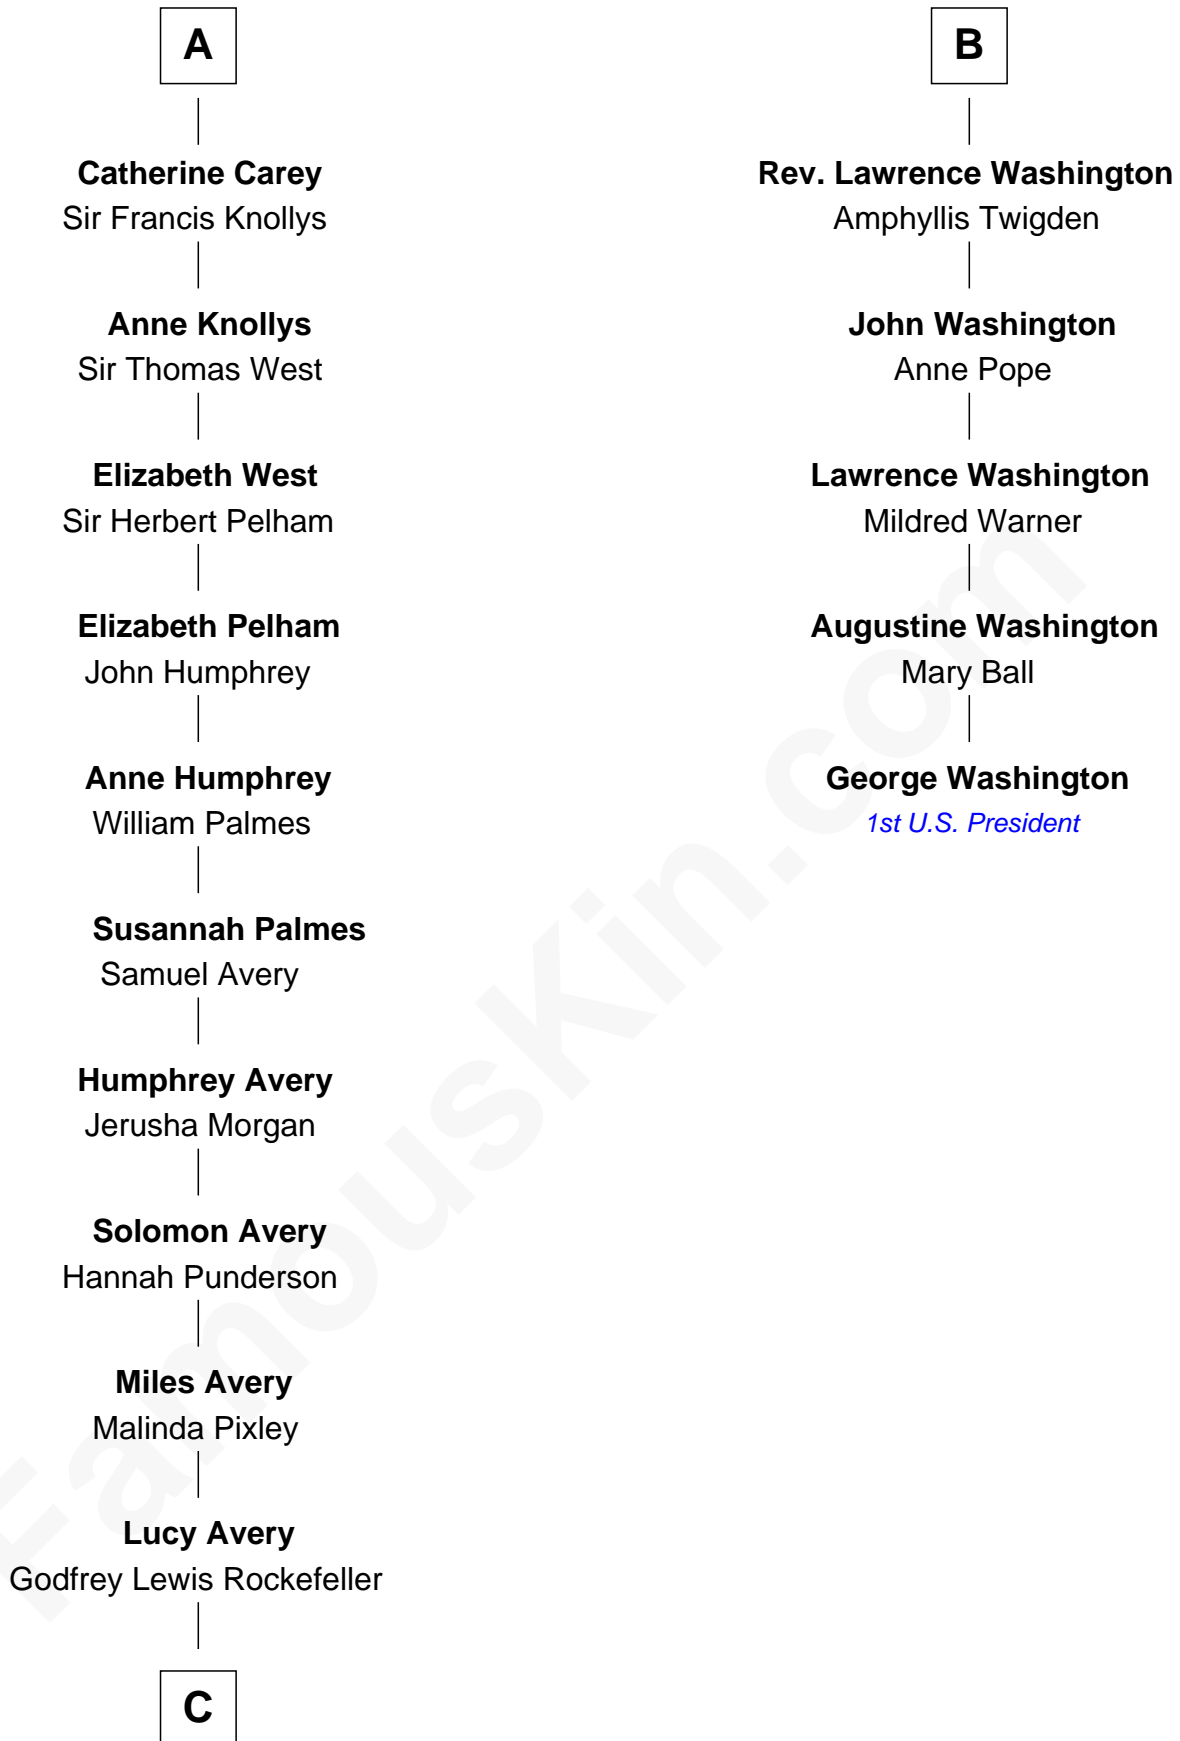

# FamousKin.com Relationship Chart of

**Nelson Rockefeller**

*41st U.S. Vice-President*

11th cousin 9 times removed of

**George Washington**

*1st U.S. President*

**C**

—  
**William Avery Rockefeller**

Eliza Davison

—  
**John Davison Rockefeller**

Laura Celestia Spelman

—  
**John Davison Rockefeller**

Abby Greene Aldrich

—  
**Nelson Rockefeller**

*41st U.S. Vice-President*

FamousKin.com