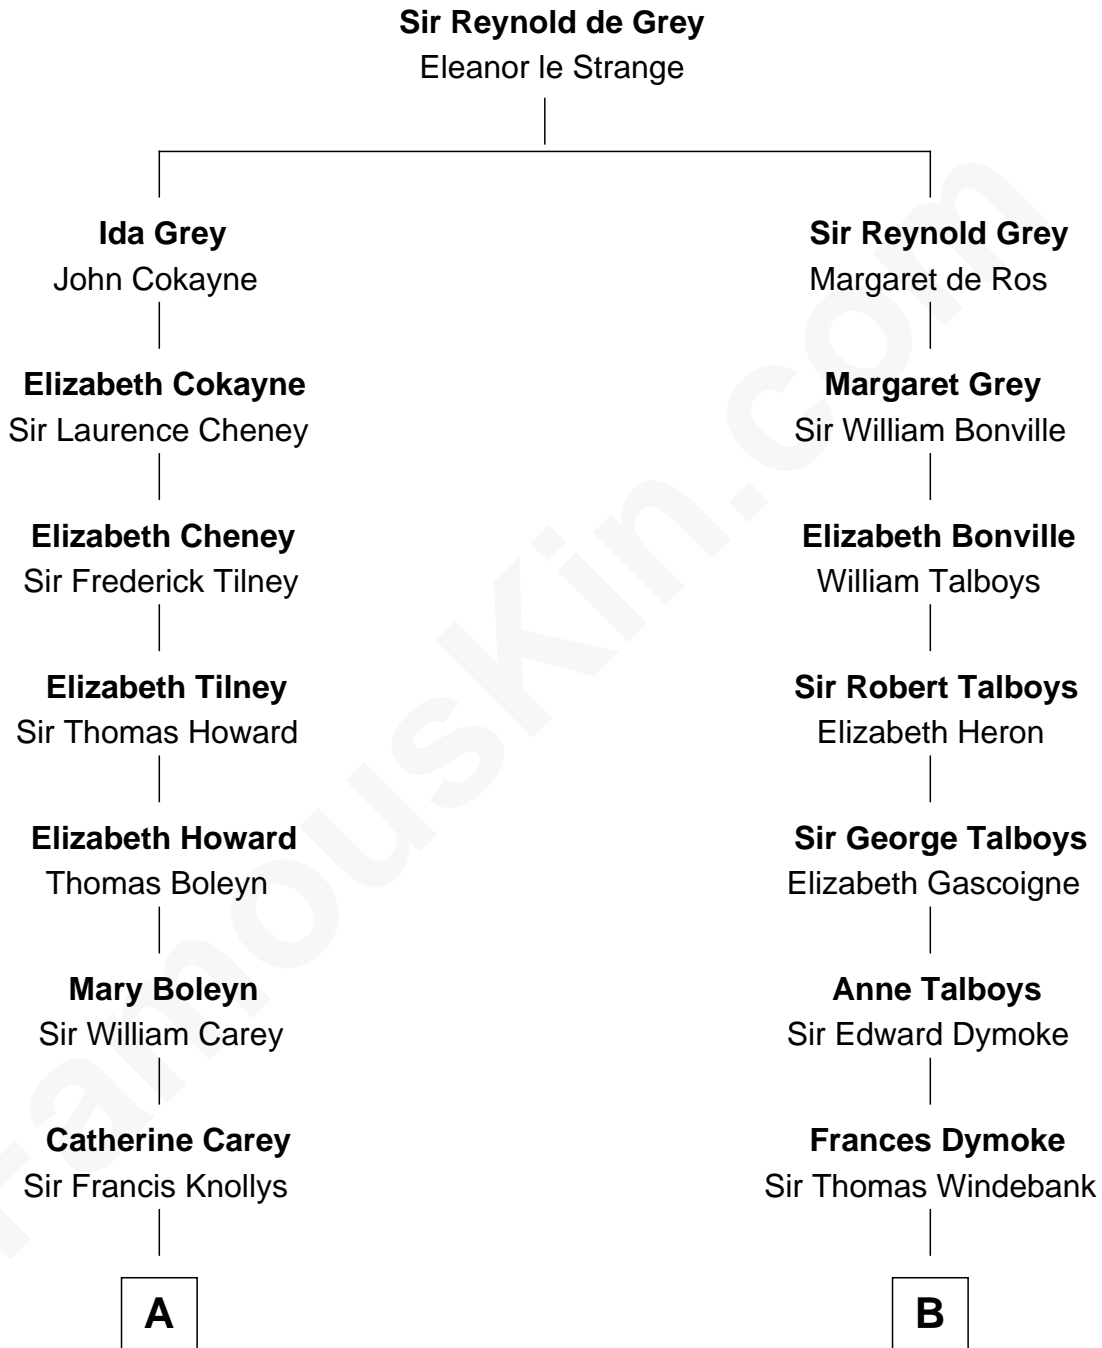

FamousKin.com Relationship Chart of

Nelson Rockefeller

41st U.S. Vice-President

12th cousin 7 times removed of

George Washington

1st U.S. President

C

—
John Davison Rockefeller

Laura Celestia Spelman

—
John Davison Rockefeller

Abby Greene Aldrich

—
Nelson Rockefeller

41st U.S. Vice-President

FamousKin.com