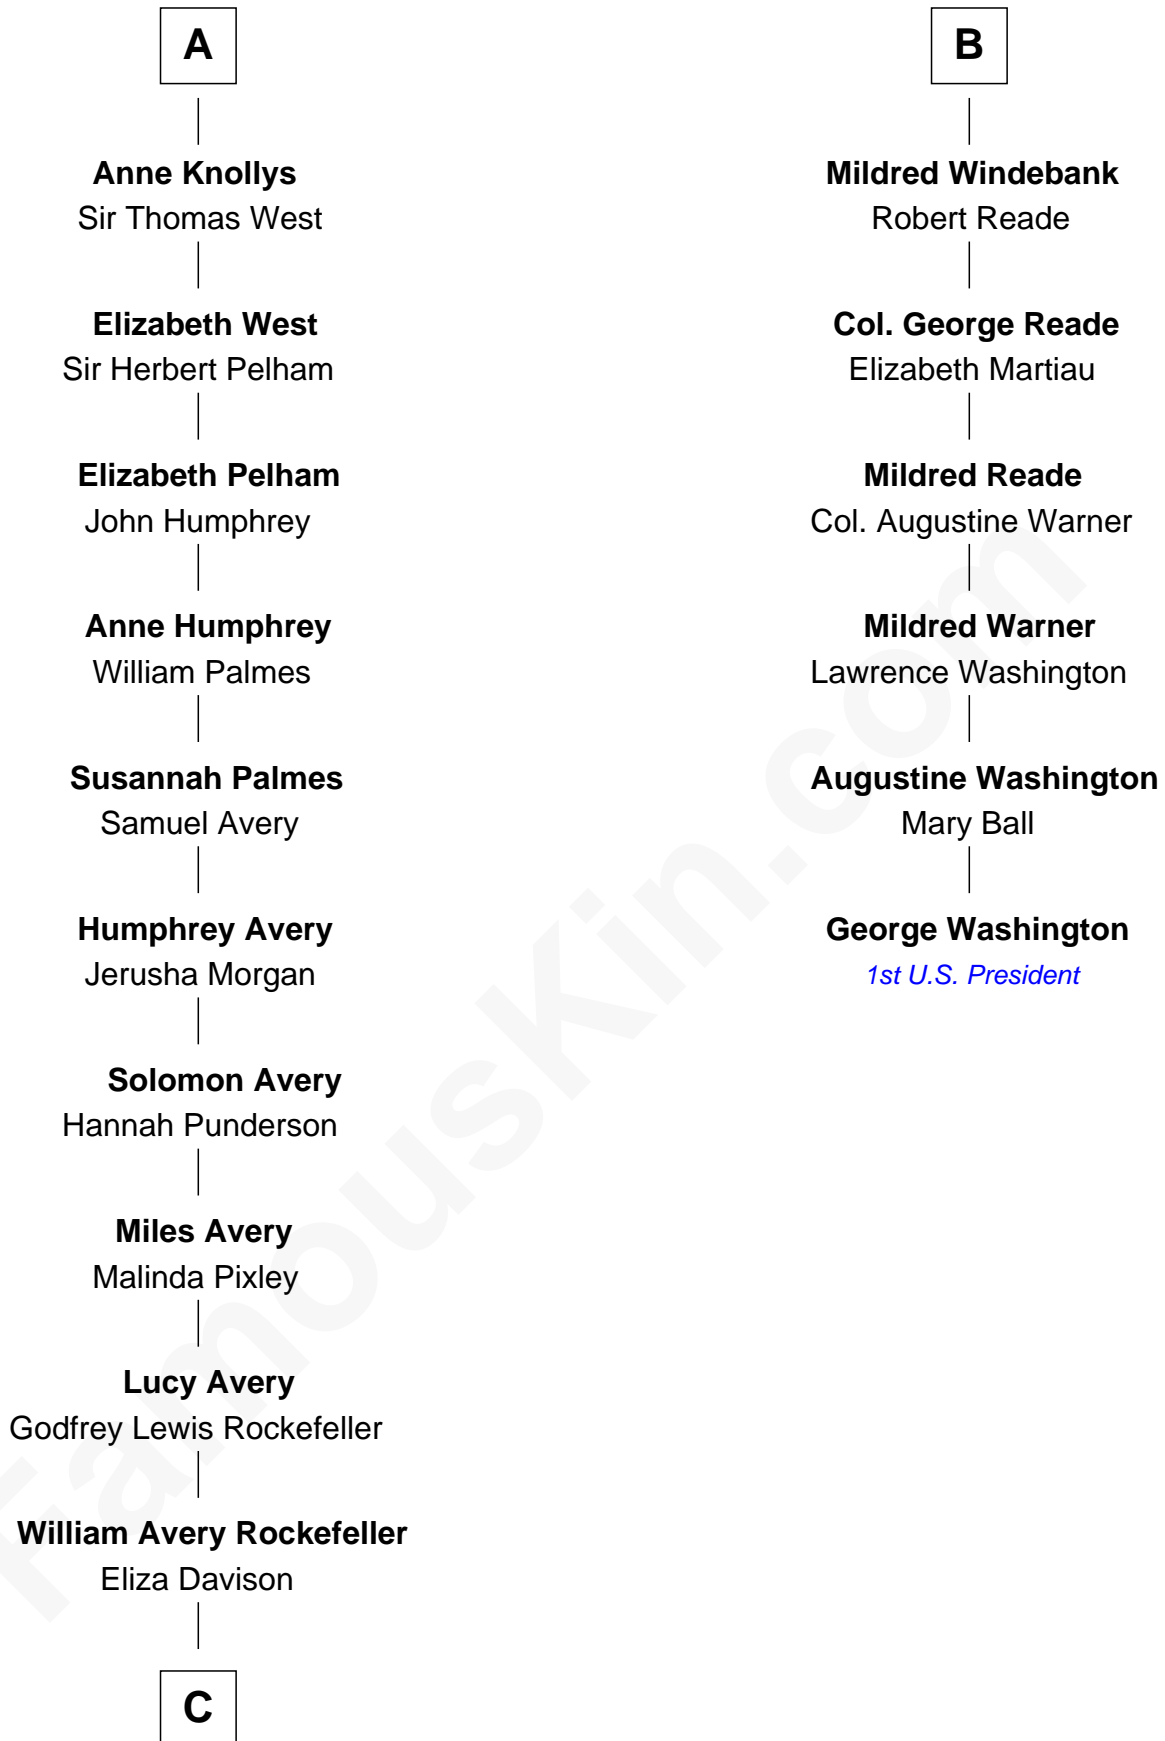

FamousKin.com Relationship Chart of

Nelson Rockefeller

41st U.S. Vice-President

12th cousin 7 times removed of

George Washington

1st U.S. President

C

—
John Davison Rockefeller

Laura Celestia Spelman

—
John Davison Rockefeller

Abby Greene Aldrich

—
Nelson Rockefeller

41st U.S. Vice-President

FamousKin.com