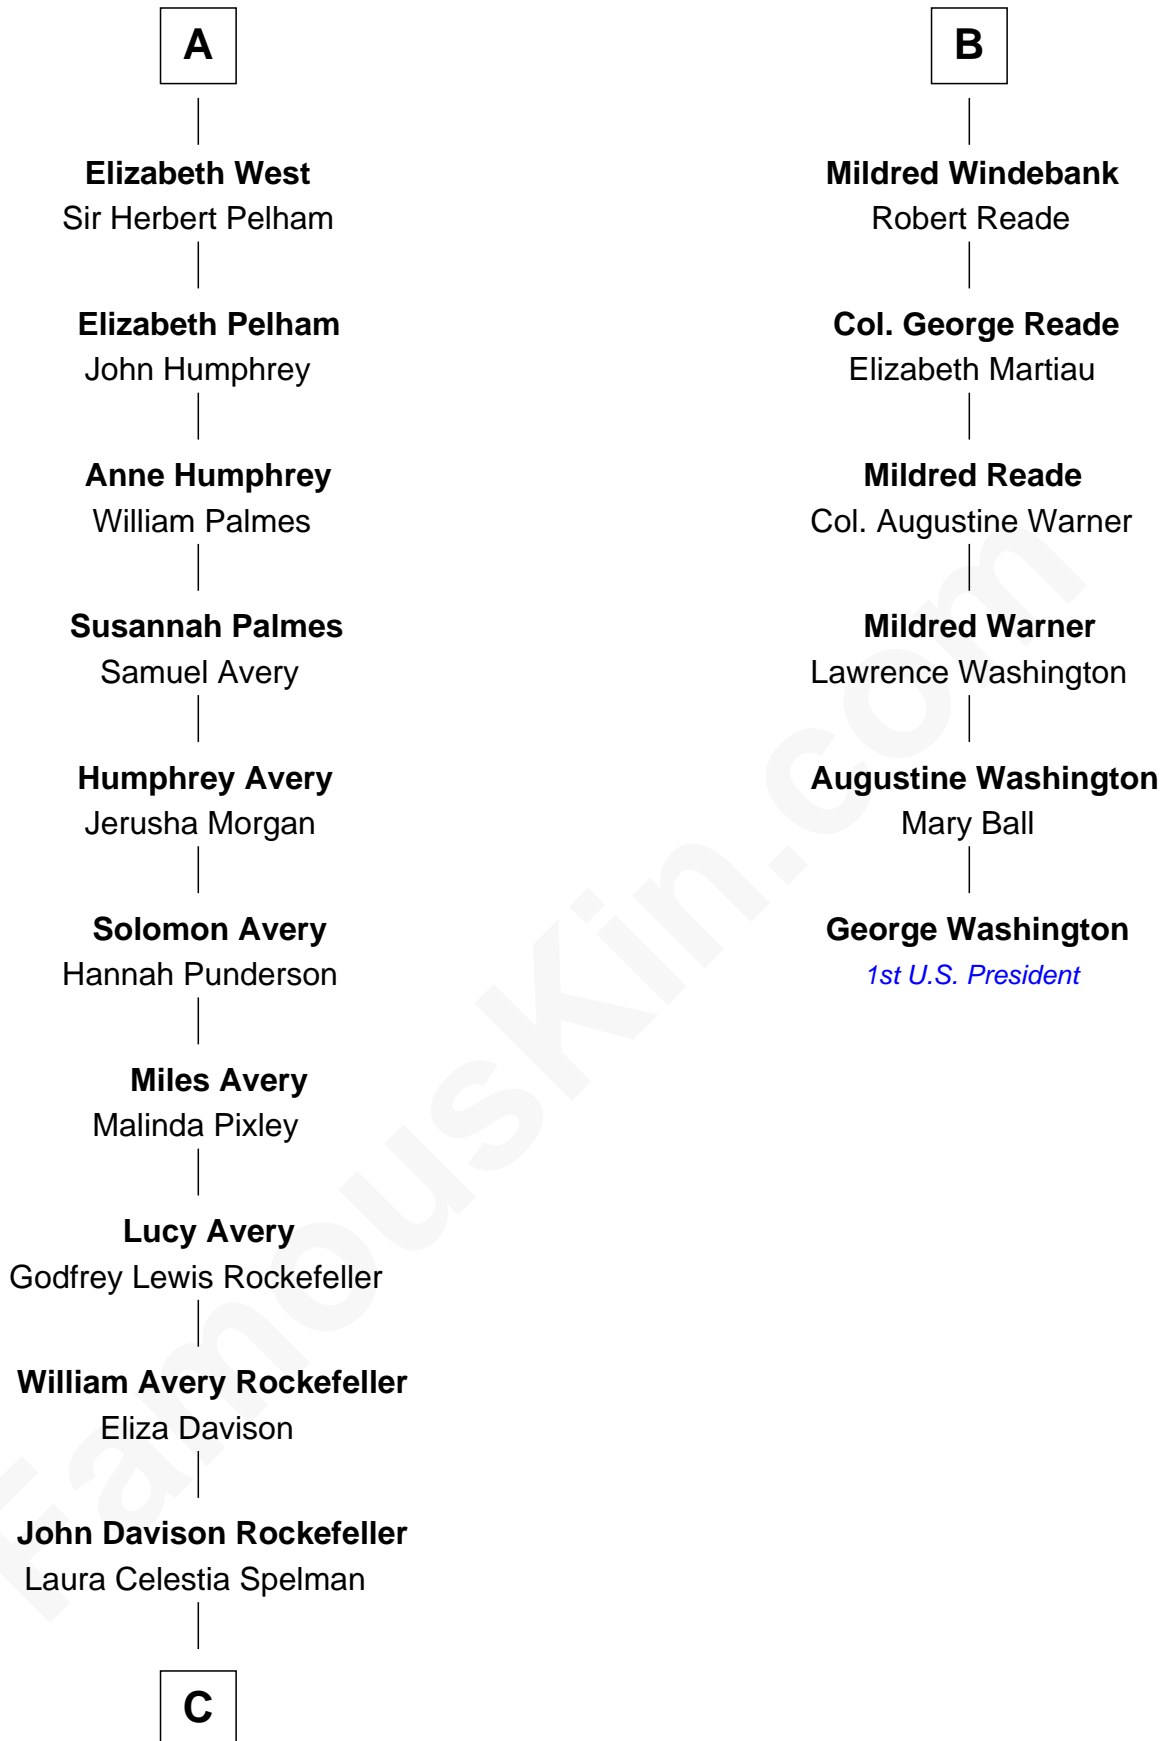

FamousKin.com Relationship Chart of

Nelson Rockefeller
41st U.S. Vice-President

12th cousin 6 times removed of

George Washington
1st U.S. President

John of Gaunt
Katherine Roet

Sir John Beaufort
Margaret de Holand

Edmund Beaufort
Eleanor Beauchamp

Eleanor Beaufort
Sir Robert Spencer

Margaret Spencer
Sir Thomas Carey

Sir William Carey
Mary Boleyn

Catherine Carey
Sir Francis Knollys

Anne Knollys
Sir Thomas West

A

Joan Beaufort
Sir Ralph Neville

Eleanor Neville
Sir Henry Percy

Sir Henry Percy
Eleanor Poynings

Margaret Percy
Sir William Gascoigne

Elizabeth Gascoigne
Sir George Talboys

Anne Talboys
Sir Edward Dymoke

Frances Dymoke
Sir Thomas Windebank

B

C

John Davison Rockefeller

Abby Greene Aldrich

Nelson Rockefeller

41st U.S. Vice-President

FamousKin.com