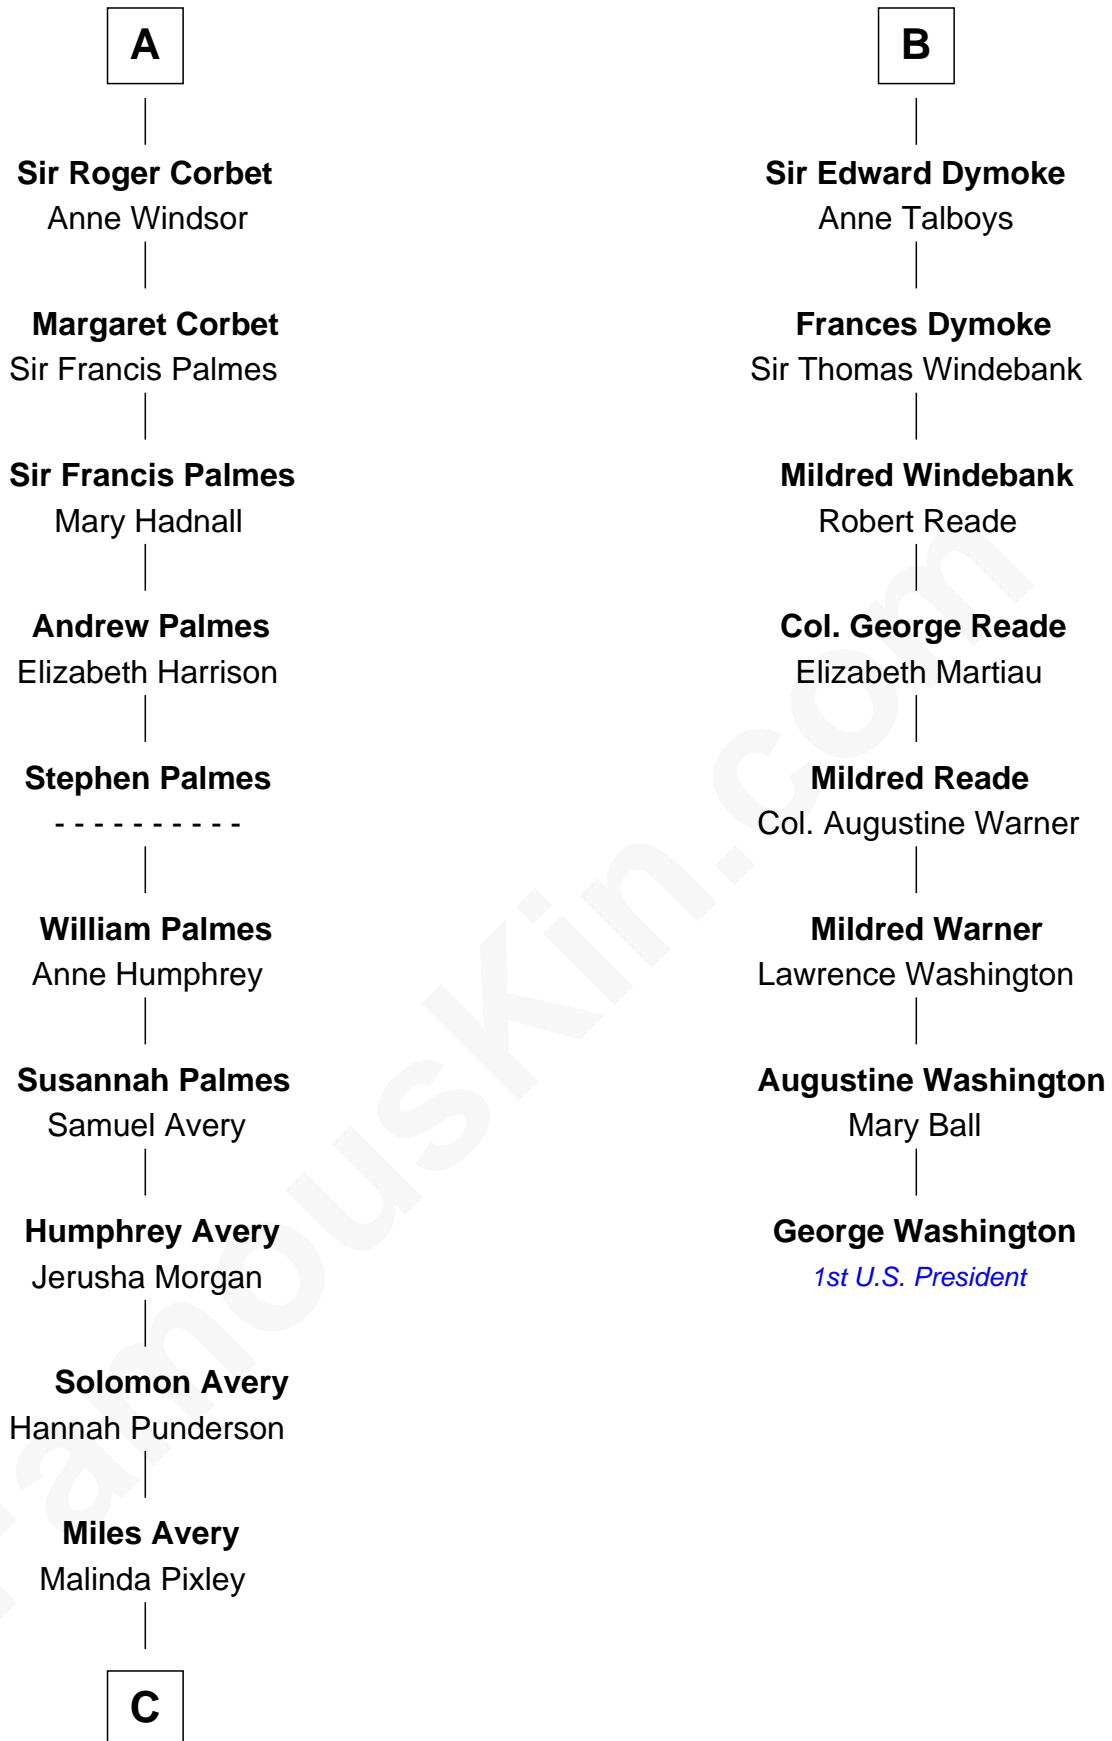

FamousKin.com Relationship Chart of

Nelson Rockefeller

41st U.S. Vice-President

14th cousin 7 times removed of

George Washington

1st U.S. President

William de Ros
Maude de Vaux

Sir William de Ros
Margery de Badlesmere

Maud de Roos
John de Welles

Anne de Welles
James Butler

James Butler
Joan Beauchamp

Elizabeth Butler
John Talbot

Ann Talbot
Sir Henry Vernon

Elizabeth Vernon
Sir Robert Corbet

A

Sir William de Ros
Margery de Badlesmere

Maud de Roos
John de Welles

John de Welles
Eleanor de Mowbray

Eudo de Welles
Maud de Greystoke

Sir Lionel de Welles
Joan de Waterton

Margaret de Welles
Sir Thomas Dymoke

Sir Robert Dymoke
Ann Sparrow

B

C

—
Lucy Avery

Godfrey Lewis Rockefeller

—
William Avery Rockefeller

Eliza Davison

—
John Davison Rockefeller

Laura Celestia Spelman

—
John Davison Rockefeller

Abby Greene Aldrich