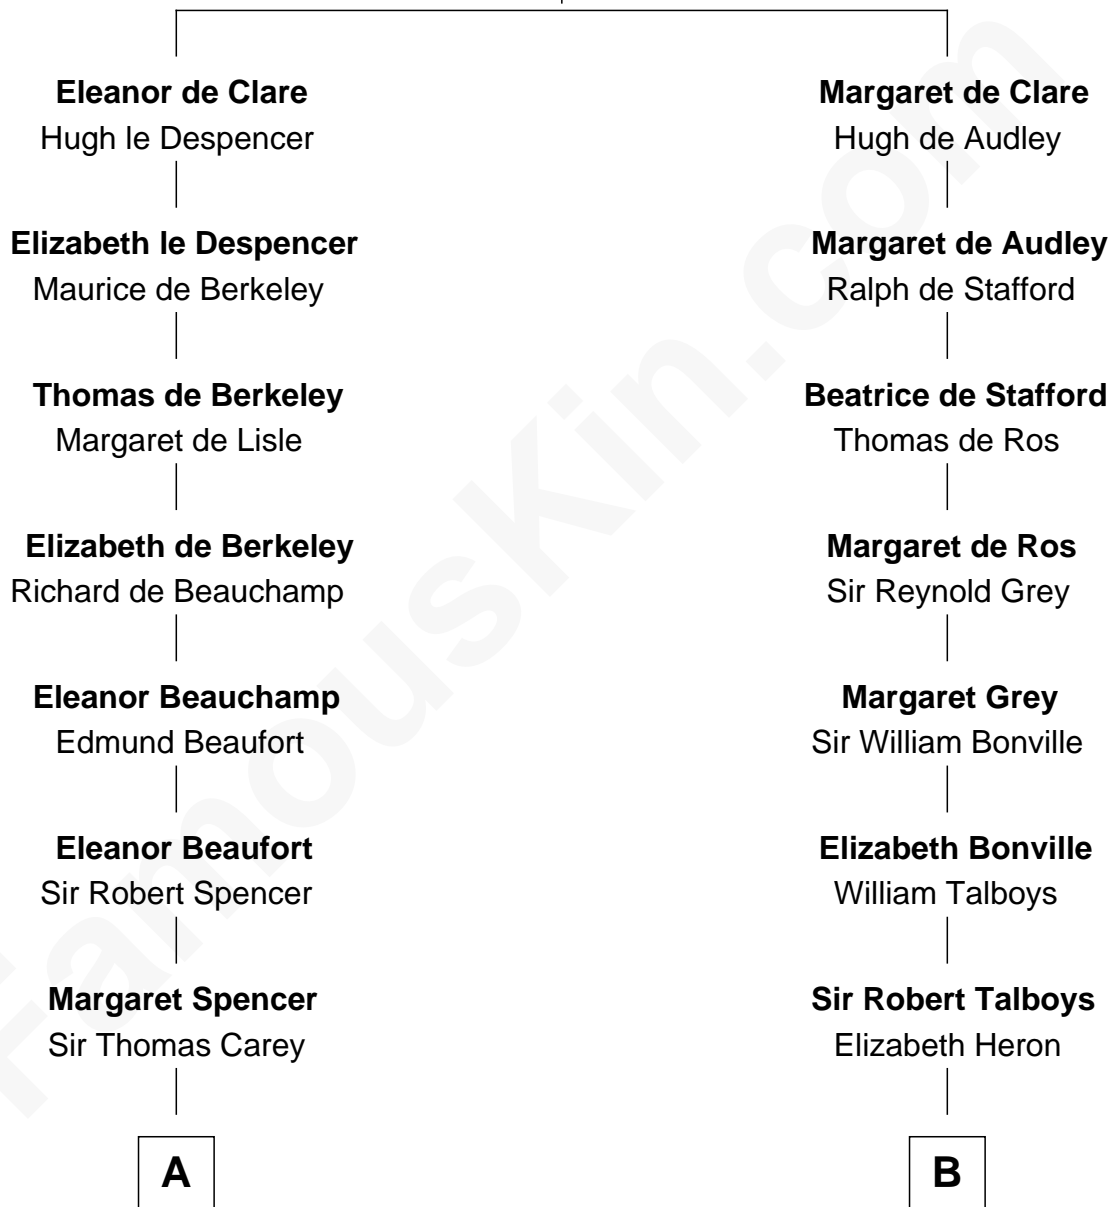

# FamousKin.com Relationship Chart of

**Nelson Rockefeller**  
41st U.S. Vice-President

15th cousin 6 times removed of

**George Washington**  
1st U.S. President

**Sir Gilbert de Clare**  
Joan of Acre

**C**

—  
**Lucy Avery**

Godfrey Lewis Rockefeller

—  
**William Avery Rockefeller**

Eliza Davison

—  
**John Davison Rockefeller**

Laura Celestia Spelman

—  
**John Davison Rockefeller**

Abby Greene Aldrich

—  
**Nelson Rockefeller**

*41st U.S. Vice-President*

FamousKin.com